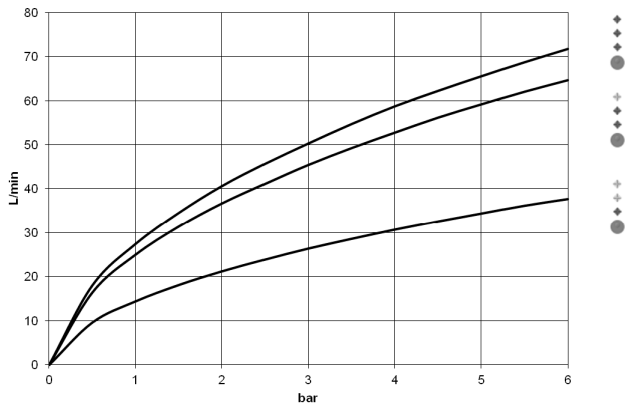

34 201 979

- 210mm projection
- circular normal flow
- rotary diverter with volume control and shut-off function
- 3/8" shower outlet
- slide-on rosettes Ø 60 mm
- 1/2" connection
- gauge 150 mm - 15 mm
- max. flow 16.9 l/min at 3 bar flow pressure
- WRAS 2201054

Intrinsic protection against back flow.

	Brushed Platinum	34 201 979-06
	Chrome	34 201 979-00
	Dark Chrome	34 201 979-19
	Light Gold	34 201 979-26
	Brushed Light Gold	34 201 979-27
	Matte Black	34 201 979-33
	Brushed Bronze	34 201 979-42
	Brushed Champagne (22kt Gold)	34 201 979-46
	Champagne (22kt Gold)	34 201 979-47
	Brushed Chrome	34 201 979-93
	Brushed Dark Platinum	34 201 979-99

34 201 979

mm [inches]

Flow rate chart

Certificates

LGA_18609.

WRAS_2201054.

Belgaqua_21-032-27_5.

34 201 979