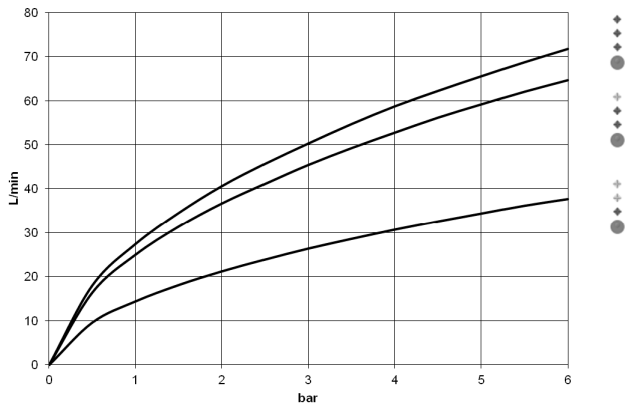

META Bath thermostat for wall mounting without shower set - Brushed Light Gold

META

34 201 979

- 210mm projection
- circular normal flow
- rotary diverter with volume control and shut-off function
- 3/8" shower outlet
- slide-on rosettes Ø 60 mm
- 1/2" connection
- gauge 150 mm - 15 mm
- max. flow 16.9 l/min at 3 bar flow pressure
- WRAS 2201054

Intrinsic protection against back flow.

	Brushed Light Gold	34 201 979-27
	Chrome	34 201 979-00
	Brushed Platinum	34 201 979-06
	Dark Chrome	34 201 979-19
	Light Gold	34 201 979-26
	Matte Black	34 201 979-33
	Brushed Bronze	34 201 979-42
	Brushed Champagne (22kt Gold)	34 201 979-46
	Champagne (22kt Gold)	34 201 979-47
	Brushed Chrome	34 201 979-93
	Brushed Dark Platinum	34 201 979-99

34 201 979
mm [inches]

Flow rate chart

Certificates

LGA_18609.

META Bath thermostat for wall mounting without shower set - Brushed Light Gold

META

34 201 979

Parts for other finishes can be found here: [Chrome](#)