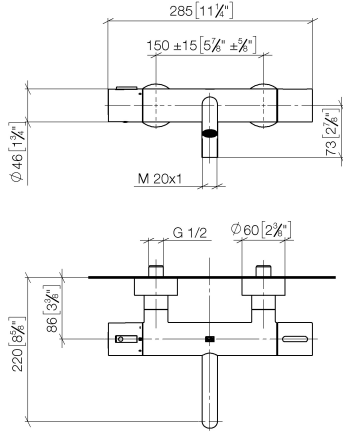

META Bath thermostat for wall mounting without shower set - Brushed Light Gold

META

34 201 979

- 210mm projection
- circular normal flow
- rotary diverter with volume control and shut-off function
- 3/8" shower outlet
- slide-on rosettes Ø 60 mm
- 1/2" connection
- gauge 150 mm - 15 mm
- max. flow 16.9 l/min at 3 bar flow pressure
- WRAS 2201054

34 201 979
mm [inches]

Flow rate chart

Certificates

LGA_18609.

META Bath thermostat for wall mounting without shower set - Brushed Light Gold

META

34 201 979

Parts for other finishes can be found here: [Chrome](#)