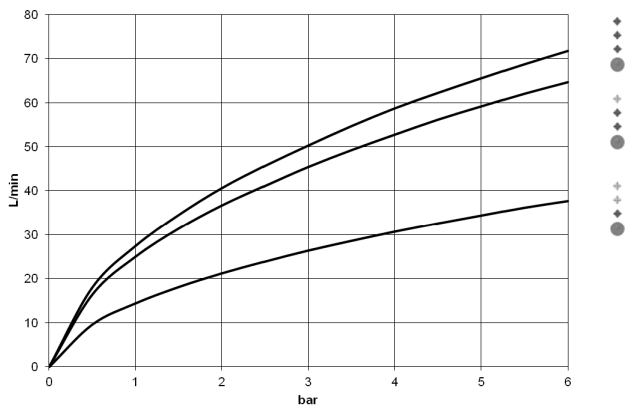

**META Bath thermostat for wall mounting without shower set - Brushed Champagne (22kt Gold)**

META

34 201 979

- 210mm projection
- circular normal flow
- rotary diverter with volume control and shut-off function
- 3/8" shower outlet
- slide-on rosettes Ø 60 mm
- 1/2" connection
- gauge 150 mm - 15 mm
- max. flow 16.9 l/min at 3 bar flow pressure
- WRAS 2201054

Intrinsic protection against back flow.

	Brushed Champagne (22kt Gold)	34 201 979-46
	Chrome	34 201 979-00
	Brushed Platinum	34 201 979-06
	Dark Chrome	34 201 979-19
	Light Gold	34 201 979-26
	Brushed Light Gold	34 201 979-27
	Matte Black	34 201 979-33
	Brushed Bronze	34 201 979-42
	Champagne (22kt Gold)	34 201 979-47
	Brushed Chrome	34 201 979-93
	Brushed Dark Platinum	34 201 979-99

34 201 979  
mm [inches]

**Flow rate chart**

**Certificates**

LGA\_18609.

META Bath thermostat for wall mounting without shower set - Brushed  
Champagne (22kt Gold)

META

34 201 979

Parts for other  
finishes can be found  
here: [Chrome](#)