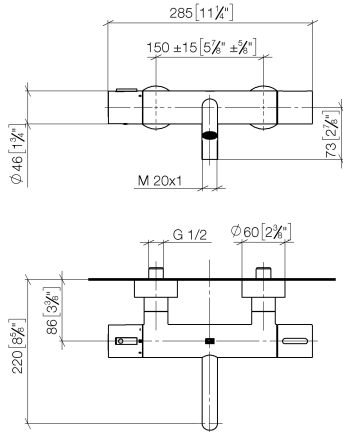

**META Bath thermostat for wall mounting without shower set - Brushed Champagne (22kt Gold)**

META

34 201 979

- 210mm projection
- circular normal flow
- rotary diverter with volume control and shut-off function
- 3/8" shower outlet
- slide-on rosettes Ø 60 mm
- 1/2" connection
- gauge 150 mm - 15 mm
- max. flow 16.9 l/min at 3 bar flow pressure
- WRAS 2201054

34 201 979  
mm [inches]

**Flow rate chart**

**Certificates**

LGA\_18609.

META Bath thermostat for wall mounting without shower set - Brushed  
Champagne (22kt Gold)

META

34 201 979

Parts for other  
finishes can be found  
here: [Chrome](#)