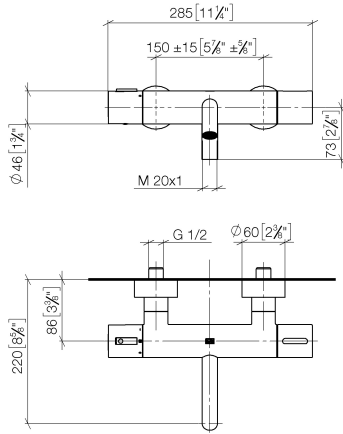

META Bath thermostat for wall mounting without shower set - Champagne (22kt Gold)

META

34 201 979

- 210mm projection
- circular normal flow
- rotary diverter with volume control and shut-off function
- 3/8" shower outlet
- slide-on rosettes Ø 60 mm
- 1/2" connection
- gauge 150 mm - 15 mm
- max. flow 16.9 l/min at 3 bar flow pressure
- WRAS 2201054

34 201 979
mm [inches]

Flow rate chart

Certificates

LGA_18609.

META Bath thermostat for wall mounting without shower set - Champagne
(22kt Gold)

META

34 201 979

Parts for other
finishes can be found
here: [Chrome](#)