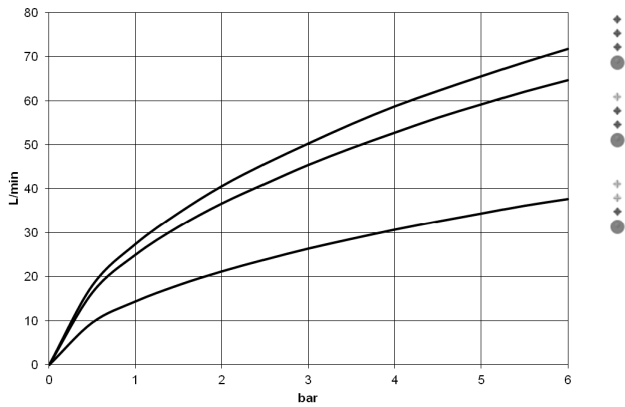

META Bath thermostat for wall mounting without shower set - Champagne (22kt Gold)

META

34 201 979

- 210mm projection
- circular normal flow
- rotary diverter with volume control and shut-off function
- 3/8" shower outlet
- slide-on rosettes Ø 60 mm
- 1/2" connection
- gauge 150 mm - 15 mm
- max. flow 16.9 l/min at 3 bar flow pressure
- WRAS 2201054

Intrinsic protection against back flow.

	Champagne (22kt Gold)	34 201 979-47
	Chrome	34 201 979-00
	Brushed Platinum	34 201 979-06
	Dark Chrome	34 201 979-19
	Light Gold	34 201 979-26
	Brushed Light Gold	34 201 979-27
	Matte Black	34 201 979-33
	Brushed Bronze	34 201 979-42
	Brushed Champagne (22kt Gold)	34 201 979-46
	Brushed Chrome	34 201 979-93
	Brushed Dark Platinum	34 201 979-99

34 201 979
mm [inches]

Flow rate chart

Certificates

LGA_18609.

META Bath thermostat for wall mounting without shower set - Champagne
(22kt Gold)

META

34 201 979

Parts for other
finishes can be found
here: [Chrome](#)