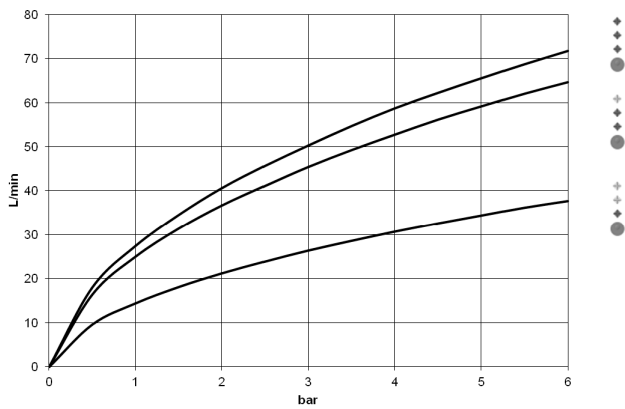

34 201 979

- 210mm projection
- circular normal flow
- rotary diverter with volume control and shut-off function
- 3/8" shower outlet
- slide-on rosettes Ø 60 mm
- 1/2" connection
- gauge 150 mm - 15 mm
- max. flow 16.9 l/min at 3 bar flow pressure
- WRAS 2201054

Intrinsic protection against back flow.

	Brushed Chrome	34 201 979-93
	Chrome	34 201 979-00
	Brushed Platinum	34 201 979-06
	Dark Chrome	34 201 979-19
	Light Gold	34 201 979-26
	Brushed Light Gold	34 201 979-27
	Matte Black	34 201 979-33
	Brushed Bronze	34 201 979-42
	Brushed Champagne (22kt Gold)	34 201 979-46
	Champagne (22kt Gold)	34 201 979-47
	Brushed Dark Platinum	34 201 979-99

34 201 979

mm [inches]

**Flow rate chart**

**Certificates**

LGA\_18609.

WRAS\_2201054.

Belgaqua\_21-032-27\_5.

34 201 979