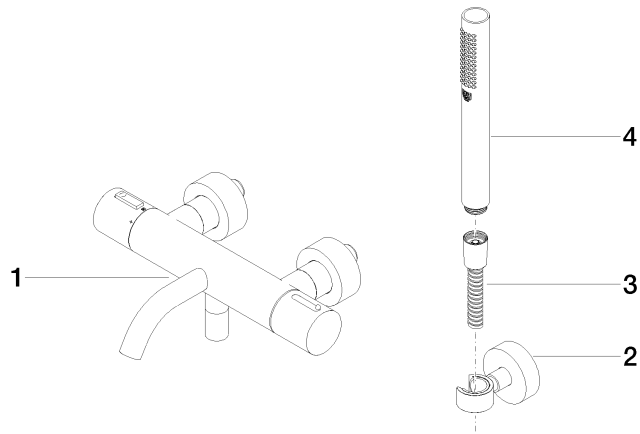

34 234 979

- spout: circular, air-enriched flow
- max. flow 16.9 l/min at 3 bar flow pressure
- Hand shower: COMPACT RAIN, max. flow rate 6.8 l/min (at 3 bar)
- complete hand shower set with anti-scale system
- rotary diverter with volume control and shut-off function
- slide-on rosettes Ø 60 mm
- 210mm projection
- 1/2" connection
- gauge 150 mm - 15 mm
- metal shower hose 1250mm with integrated anti-twist protection
- shower holder rosette Ø 57mm

Intrinsic protection against back flow.

	Light Gold	34 234 979-26 0050
	Chrome	34 234 979-00 0050
	Brushed Platinum	34 234 979-06 0050
	Dark Chrome	34 234 979-19 0050
	Brushed Light Gold	34 234 979-27 0050
	Matte Black	34 234 979-33 0050
	Brushed Bronze	34 234 979-42 0050
	Brushed Champagne (22kt Gold)	34 234 979-46 0050
	Champagne (22kt Gold)	34 234 979-47 0050
	Brushed Chrome	34 234 979-93 0050
	Brushed Dark Platinum	34 234 979-99 0050

34 234 979

mm [inches]

34 234 979

Parts for other finishes can be found here: [Chrome](#)

Spare parts list

No.	Item Number	Name	Quantity used	Delivery time
1	34 201 979-26	META Bath thermostat for wall mounting without shower set - Light Gold	1	30
2	28 050 920-26	holder	1	-
Spare part can no longer be ordered, please order the replacement item				
3	90 30 02 072 00-26	Metal shower hose 1/2" x 3/8" x 1250 mm - Light Gold	1	30
4	90 12 11 140 30-26	shower	1	30