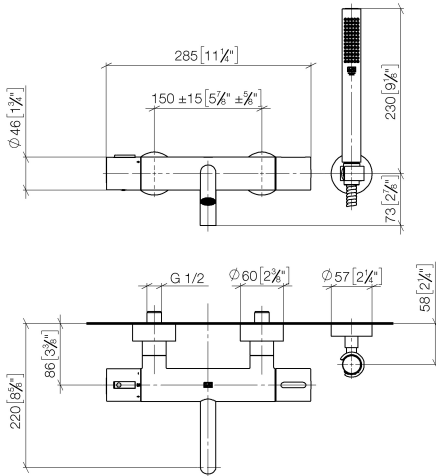

34 234 979

- spout: circular, air-enriched flow
- max. flow 16.9 l/min at 3 bar flow pressure
- Hand shower: COMPACT RAIN, max. flow rate 6.8 l/min (at 3 bar)
- complete hand shower set with anti-scale system
- rotary diverter with volume control and shut-off function
- slide-on rosettes Ø 60 mm
- 210mm projection
- 1/2" connection
- gauge 150 mm - 15 mm
- metal shower hose 1250mm with integrated anti-twist protection
- shower holder rosette Ø 57mm

Intrinsic protection against back flow.

	Light Gold	34 234 979-26 0050
	Chrome	34 234 979-00 0050
	Brushed Platinum	34 234 979-06 0050
	Dark Chrome	34 234 979-19 0050
	Brushed Light Gold	34 234 979-27 0050
	Matte Black	34 234 979-33 0050
	Brushed Bronze	34 234 979-42 0050
	Brushed Champagne (22kt Gold)	34 234 979-46 0050
	Champagne (22kt Gold)	34 234 979-47 0050
	Brushed Chrome	34 234 979-93 0050
	Brushed Dark Platinum	34 234 979-99 0050

34 234 979

mm [inches]

34 234 979

Parts for other finishes can be found here: [Chrome](#)

Spare parts list

No.	Item Number	Name	Quantity used	Delivery time
1	34 201 979-26	META Bath thermostat for wall mounting without shower set - Light Gold	1	30
2	28 050 920-26	holder	1	-
Spare part can no longer be ordered, please order the replacement item				
3	90 30 02 072 00-26	Metal shower hose 1/2" x 3/8" x 1250 mm - Light Gold	1	30
4	90 12 11 140 30-26	shower	1	30