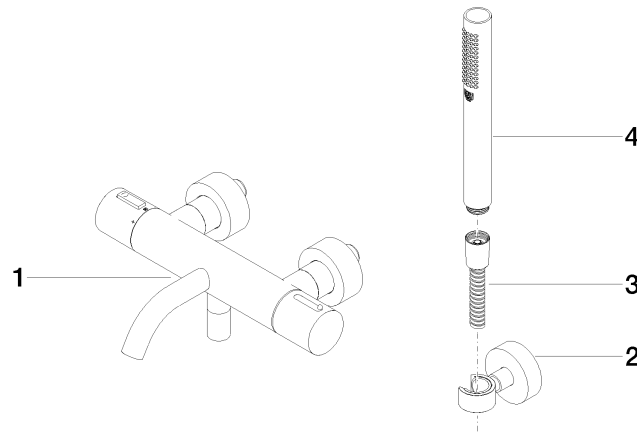

34 234 979

- spout: circular, air-enriched flow
- max. flow 16.9 l/min at 3 bar flow pressure
- Hand shower: COMPACT RAIN, max. flow rate 6.8 l/min (at 3 bar)
- complete hand shower set with anti-scale system
- rotary diverter with volume control and shut-off function
- slide-on rosettes Ø 60 mm
- 210mm projection
- 1/2" connection
- gauge 150 mm - 15 mm
- metal shower hose 1250mm with integrated anti-twist protection
- shower holder rosette Ø 57mm

Intrinsic protection against back flow.

	Brushed Light Gold	34 234 979-27 0050
	Chrome	34 234 979-00 0050
	Brushed Platinum	34 234 979-06 0050
	Dark Chrome	34 234 979-19 0050
	Light Gold	34 234 979-26 0050
	Matte Black	34 234 979-33 0050
	Brushed Bronze	34 234 979-42 0050
	Brushed Champagne (22kt Gold)	34 234 979-46 0050
	Champagne (22kt Gold)	34 234 979-47 0050
	Brushed Chrome	34 234 979-93 0050
	Brushed Dark Platinum	34 234 979-99 0050

34 234 979
mm [inches]

34 234 979
Parts for other
finishes can be found
here: [Chrome](#)

Spare parts list

No.	Item Number	Name	Quantity used	Delivery time
1	34 201 979-27	META Bath thermostat for wall mounting without shower set - Brushed Light Gold	1	30
2	28 050 920-27	holder	1	-
Spare part can no longer be ordered, please order the replacement item				
3	90 30 02 072 00-27	Metal shower hose 1/2" x 3/8" x 1250 mm - Brushed Light Gold	1	30
4	90 12 11 140 30-27	shower	1	30