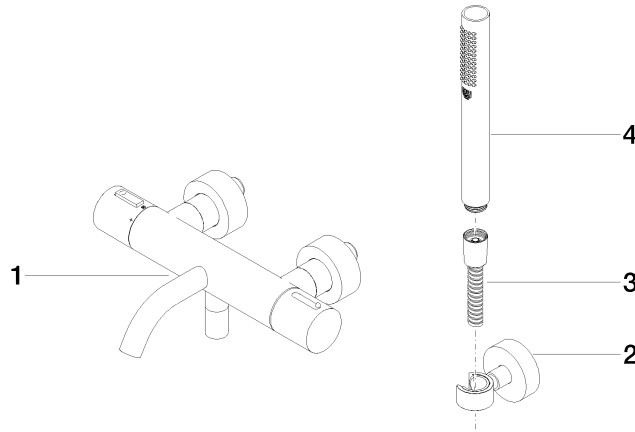

34 234 979

- spout: circular, air-enriched flow
- max. flow 16.9 l/min at 3 bar flow pressure
- Hand shower: COMPACT RAIN, max. flow rate 6.8 l/min (at 3 bar)
- complete hand shower set with anti-scale system
- rotary diverter with volume control and shut-off function
- slide-on rosettes Ø 60 mm
- 210mm projection
- 1/2" connection
- gauge 150 mm - 15 mm
- metal shower hose 1250mm with integrated anti-twist protection
- shower holder rosette Ø 57mm

Intrinsic protection against back flow.

	Matte Black	34 234 979-33 0050
	Chrome	34 234 979-00 0050
	Brushed Platinum	34 234 979-06 0050
	Dark Chrome	34 234 979-19 0050
	Light Gold	34 234 979-26 0050
	Brushed Light Gold	34 234 979-27 0050
	Brushed Bronze	34 234 979-42 0050
	Brushed Champagne (22kt Gold)	34 234 979-46 0050
	Champagne (22kt Gold)	34 234 979-47 0050
	Brushed Chrome	34 234 979-93 0050
	Brushed Dark Platinum	34 234 979-99 0050

34 234 979

mm [inches]

34 234 979

Parts for other finishes can be found here: [Chrome](#)

Spare parts list

No.	Item Number	Name	Quantity used	Delivery time
1	34 201 979-33	META Bath thermostat for wall mounting without shower set - Matte Black	1	30
2	28 050 920-33	holder	1	-
Spare part can no longer be ordered, please order the replacement item				
3	90 30 02 072 00-33	Metal shower hose 1/2" x 3/8" x 1250 mm - Matte Black	1	30
4	90 12 11 140 30-33	shower	1	30