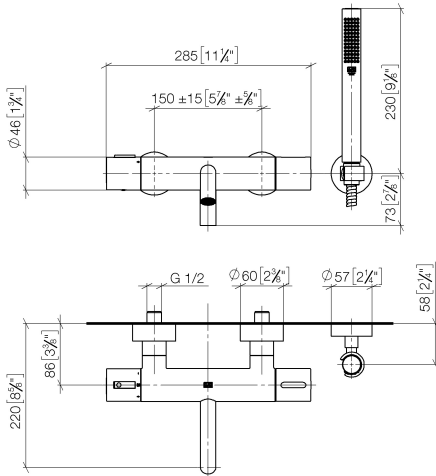

34 234 979

- spout: circular, air-enriched flow
- max. flow 16.9 l/min at 3 bar flow pressure
- Hand shower: COMPACT RAIN, max. flow rate 6.8 l/min (at 3 bar)
- complete hand shower set with anti-scale system
- rotary diverter with volume control and shut-off function
- slide-on rosettes Ø 60 mm
- 210mm projection
- 1/2" connection
- gauge 150 mm - 15 mm
- metal shower hose 1250mm with integrated anti-twist protection
- shower holder rosette Ø 57mm

Intrinsic protection against back flow.

	Matte Black	34 234 979-33 0050
	Chrome	34 234 979-00 0050
	Brushed Platinum	34 234 979-06 0050
	Dark Chrome	34 234 979-19 0050
	Light Gold	34 234 979-26 0050
	Brushed Light Gold	34 234 979-27 0050
	Brushed Bronze	34 234 979-42 0050
	Brushed Champagne (22kt Gold)	34 234 979-46 0050
	Champagne (22kt Gold)	34 234 979-47 0050
	Brushed Chrome	34 234 979-93 0050
	Brushed Dark Platinum	34 234 979-99 0050

34 234 979

mm [inches]

34 234 979

Parts for other finishes can be found here: [Chrome](#)

Spare parts list

No.	Item Number	Name	Quantity used	Delivery time
1	34 201 979-33	META Bath thermostat for wall mounting without shower set - Matte Black	1	30
2	28 050 920-33	holder	1	-
Spare part can no longer be ordered, please order the replacement item				
3	90 30 02 072 00-33	Metal shower hose 1/2" x 3/8" x 1250 mm - Matte Black	1	30
4	90 12 11 140 30-33	shower	1	30