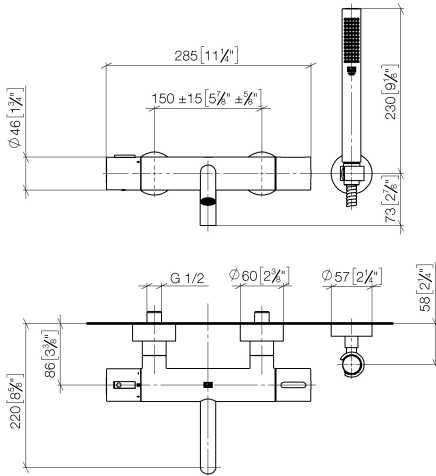

META Bath thermostat for wall mounting with hand shower set - Brushed Chrome

META

34 234 979

- spout: circular, air-enriched flow
- max. flow 16.9 l/min at 3 bar flow pressure
- Hand shower: COMPACT RAIN, max. flow rate 6.8 l/min (at 3 bar)
- complete hand shower set with anti-scale system
- rotary diverter with volume control and shut-off function
- slide-on rosettes Ø 60 mm
- 210mm projection
- 1/2" connection
- gauge 150 mm - 15 mm
- metal shower hose 1250mm with integrated anti-twist protection
- shower holder rosette Ø 57mm

Intrinsic protection against back flow.

	Brushed Chrome	34 234 979-93 0050
	Chrome	34 234 979-00 0050
	Brushed Platinum	34 234 979-06 0050
	Dark Chrome	34 234 979-19 0050
	Light Gold	34 234 979-26 0050
	Brushed Light Gold	34 234 979-27 0050
	Matte Black	34 234 979-33 0050
	Brushed Bronze	34 234 979-42 0050
	Brushed Champagne (22kt Gold)	34 234 979-46 0050
	Champagne (22kt Gold)	34 234 979-47 0050
	Brushed Dark Platinum	34 234 979-99 0050

META Bath thermostat for wall mounting with hand shower set - Brushed Chrome

META

34 234 979
mm [inches]

META Bath thermostat for wall mounting with hand shower set - Brushed
Chrome

META

34 234 979
Parts for other
finishes can be found
here: [Chrome](#)