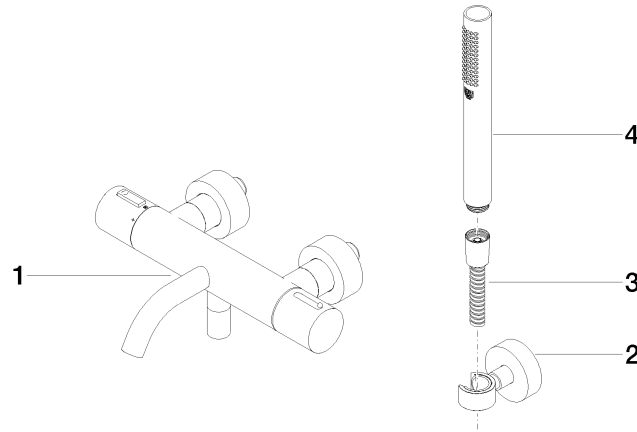

34 234 979

- spout: circular, air-enriched flow
- max. flow 16.9 l/min at 3 bar flow pressure
- Hand shower: COMPACT RAIN, max. flow rate 6.8 l/min (at 3 bar)
- complete hand shower set with anti-scale system
- rotary diverter with volume control and shut-off function
- slide-on rosettes Ø 60 mm
- 210mm projection
- 1/2" connection
- gauge 150 mm - 15 mm
- metal shower hose 1250mm with integrated anti-twist protection
- shower holder rosette Ø 57mm

Intrinsic protection against back flow.

	Brushed Dark Platinum	34 234 979-99 0050
	Chrome	34 234 979-00 0050
	Brushed Platinum	34 234 979-06 0050
	Dark Chrome	34 234 979-19 0050
	Light Gold	34 234 979-26 0050
	Brushed Light Gold	34 234 979-27 0050
	Matte Black	34 234 979-33 0050
	Brushed Bronze	34 234 979-42 0050
	Brushed Champagne (22kt Gold)	34 234 979-46 0050
	Champagne (22kt Gold)	34 234 979-47 0050
	Brushed Chrome	34 234 979-93 0050

34 234 979
mm [inches]

34 234 979
Parts for other
finishes can be found
here: [Chrome](#)

Spare parts list

No.	Item Number	Name	Quantity used	Delivery time
1	34 201 979-99	META Bath thermostat for wall mounting without shower set - Brushed Dark Platinum	1	30
2	28 050 920-99	holder	1	-
Spare part can no longer be ordered, please order the replacement item				
3	90 30 02 072 00-99	Metal shower hose 1/2" x 3/8" x 1250 mm - Brushed Dark Platinum	1	30
4	90 12 11 140 30-99	shower	1	30