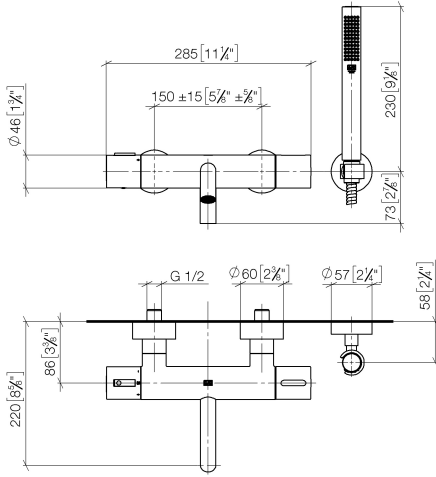

34 234 979

- spout: circular, air-enriched flow
- max. flow 16.9 l/min at 3 bar flow pressure
- Hand shower: COMPACT RAIN, max. flow rate 6.8 l/min (at 3 bar)
- complete hand shower set with anti-scale system
- rotary diverter with volume control and shut-off function
- slide-on rosettes Ø 60 mm
- 210mm projection
- 1/2" connection
- gauge 150 mm - 15 mm
- metal shower hose 1250mm with integrated anti-twist protection
- shower holder rosette Ø 57mm

Intrinsic protection against back flow.

	Brushed Dark Platinum	34 234 979-99 0050
	Chrome	34 234 979-00 0050
	Brushed Platinum	34 234 979-06 0050
	Dark Chrome	34 234 979-19 0050
	Light Gold	34 234 979-26 0050
	Brushed Light Gold	34 234 979-27 0050
	Matte Black	34 234 979-33 0050
	Brushed Bronze	34 234 979-42 0050
	Brushed Champagne (22kt Gold)	34 234 979-46 0050
	Champagne (22kt Gold)	34 234 979-47 0050
	Brushed Chrome	34 234 979-93 0050

34 234 979
mm [inches]

34 234 979
Parts for other
finishes can be found
here: [Chrome](#)

Spare parts list

No.	Item Number	Name	Quantity used	Delivery time
1	34 201 979-99	META Bath thermostat for wall mounting without shower set - Brushed Dark Platinum	1	30
2	28 050 920-99	holder	1	-
Spare part can no longer be ordered, please order the replacement item				
3	90 30 02 072 00-99	Metal shower hose 1/2" x 3/8" x 1250 mm - Brushed Dark Platinum	1	30
4	90 12 11 140 30-99	shower	1	30