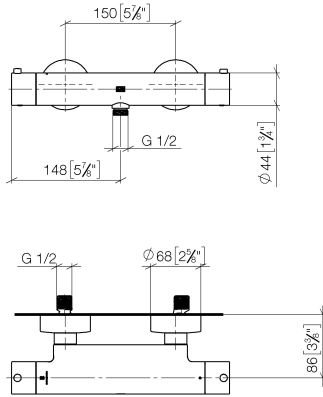

Shower thermostat for wall mounting - Soft Black

34 442 832

- 1/2" shower outlet
- slide-on rosettes Ø 70 mm
- 1/2" connection
- gauge 150 mm - 13 mm
- with volume control

	Soft Black	34 442 832-69
	Chrome	34 442 832-00

Shower thermostat for wall mounting - Soft Black

34 442 832

mm [inches]

Flow rate chart

Codes & Standards

DIN 4109

ISO 3822

Ü-Zeichen

Shower thermostat for wall mounting - Soft Black

34 442 832

Certificates

LGA_38

Shower thermostat for wall mounting - Soft Black

34 442 832

Product version from 1/1/2023

Parts for other
finishes can be found
here: [Chrome](#)

Shower thermostat for wall mounting - Soft Black

34 442 832

Spare parts list

Product version from 1/1/2023

No.	Item Number	Name	Quantity used	Delivery time
	90 20 83 007 00-69	handle	4	2