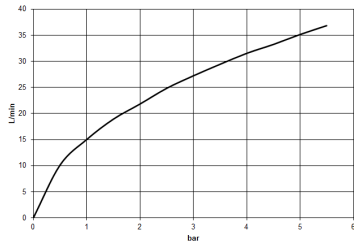

Shower thermostat for wall mounting - Soft Black

34 442 832

- 1/2" shower outlet
- slide-on rosettes Ø 70 mm
- 1/2" connection
- gauge 150 mm - 13 mm
- with volume control

	Soft Black	34 442 832-69
	Chrome	34 442 832-00

Shower thermostat for wall mounting - Soft Black

34 442 832

mm [inches]

Flow rate chart

Codes & Standards

DIN 4109

ISO 3822

Ü-Zeichen