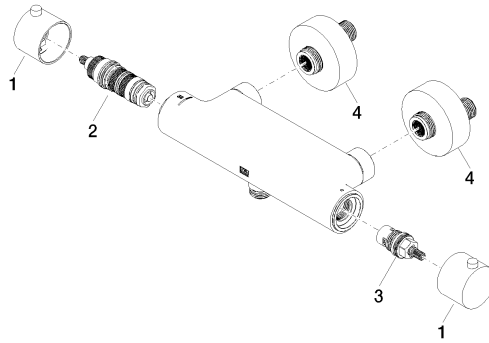

Shower thermostat for wall mounting - Soft Black

34 442 832

Certificates

LGA_38

Shower thermostat for wall mounting - Soft Black

34 442 832

Product version from 1/1/2023

Parts for other
finishes can be found
here: [Chrome](#)

Shower thermostat for wall mounting - Soft Black

34 442 832

Spare parts list

Product version from 1/1/2023

No.	Item Number	Name	Quantity used	Delivery time
	90 20 83 007 00-69	handle	4	2