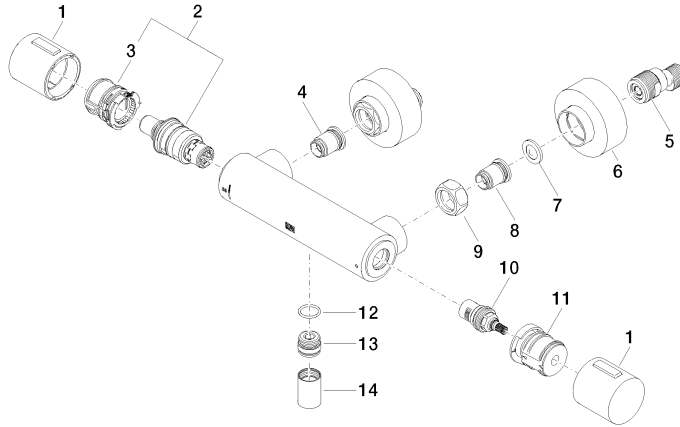

Shower thermostat for wall mounting - Light Gold

IMO

34 442 979

- slide-on rosettes Ø 70 mm
- gauge 150 mm - 13 mm
- 3/8" shower outlet
- with volume control

Intrinsic protection against back flow.

Fits: IMO, LULU, MEM, TARA, LISSÉ, VAIA, META

34 442 979

mm [inches]

Flow rate chart

Certificates

LGA_29986.

34 442 979

Parts for other finishes can be found here: [Chrome](#)

Spare parts list

No.	Item Number	Name	Quantity used	Delivery time
1	90 17 33 015 00-26	handle	2	30
2	90 15 02 070 00 90	cartridge	1	2
3	90 30 40 010 00 90	regulator	1	2
4	04 31 20 530 00 90	insert	1	2
5	04 11 04 030 00 90	connection	2	2
6	90 31 20 512 00-26	rosette	2	30
7	09 29 30 050 90	sieve	2	2
8	04 31 20 540 00 90	insert	1	2
9	09 24 77 008-00	nut	2	10
10	90 90 03 236 00 90	top	1	2
11	90 30 40 017 00 90	base	1	2
12	90 14 10 010 00 90	seal	1	2
13	09 31 20 511-26	nipple	1	60
14	90 21 02 069 00-26	cover	1	30