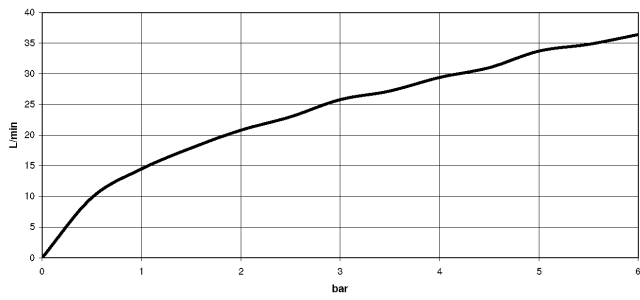

Shower thermostat for wall mounting - Light Gold

IMO

34 442 979

- slide-on rosettes Ø 70 mm
- gauge 150 mm - 13 mm
- 3/8" shower outlet
- with volume control

Intrinsic protection against back flow.

Fits: IMO, LULU, MEM, TARA, LISSÉ, VAIA, META

34 442 979

mm [inches]

Flow rate chart

Certificates

LGA_29986.

34 442 979

Parts for other finishes can be found here: [Chrome](#)

Spare parts list