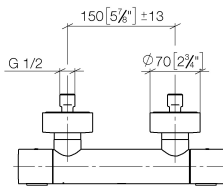

Shower thermostat for wall mounting - Brushed Durabronze (23kt Gold)

IMO

34 442 979

- slide-on rosettes Ø 70 mm
- gauge 150 mm - 13 mm
- 3/8" shower outlet
- with volume control

Intrinsic protection against back flow.

34 442 979

mm [inches]

Flow rate chart

Certificates

DVGW_DW-
6509DN0123.

LGA_29986.

WRAS_2204005.

Belgaqua_21-032-
27_5.

34 442 979

Parts for other finishes can be found here: [Chrome](#)

Spare parts list

No.	Item Number	Name	Quantity used	Delivery time
1	90 17 33 015 00-28	handle	2	20
2	90 15 02 070 00 90	cartridge	1	2
3	90 30 40 010 00 90	regulator	1	2
4	04 31 20 530 00 90	insert	1	2
5	04 11 04 030 00 90	connection	2	2
6	90 31 20 512 00-28	rosette	2	20
7	09 29 30 050 90	sieve	2	2
8	04 31 20 540 00 90	insert	1	2
9	09 24 77 008-00	nut	2	10
10	90 90 03 236 00 90	top	1	2
11	90 30 40 017 00 90	base	1	2
12	90 14 10 010 00 90	seal	1	2
13	09 31 20 511-28	nipple	1	60
14	90 21 02 069 00-28	cover	1	20