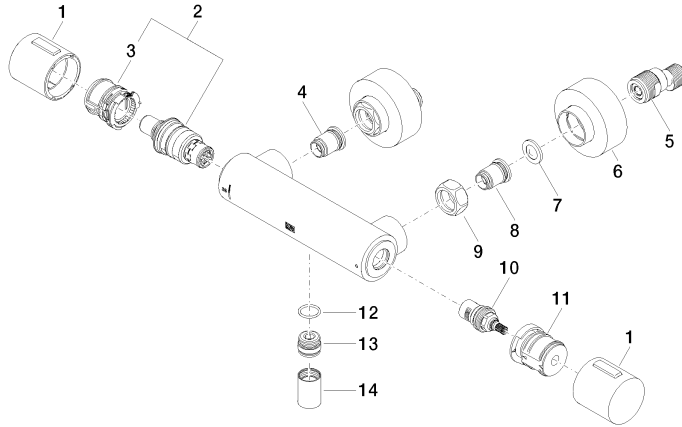

Shower thermostat for wall mounting - Brushed Durabronze (23kt Gold)

IMO

34 442 979

- slide-on rosettes Ø 70 mm
- gauge 150 mm - 13 mm
- 3/8" shower outlet
- with volume control

Intrinsic protection against back flow.

34 442 979

mm [inches]

Flow rate chart

Certificates

DVGW_DW-
6509DN0123.

LGA_29986.

WRAS_2204005.

Belgaqua_21-032-
27_5.

34 442 979

Parts for other finishes can be found here: [Chrome](#)

Spare parts list

No.	Item Number	Name	Quantity used	Delivery time
1	90 17 33 015 00-28	handle	2	20
2	90 15 02 070 00 90	cartridge	1	2
3	90 30 40 010 00 90	regulator	1	2
4	04 31 20 530 00 90	insert	1	2
5	04 11 04 030 00 90	connection	2	2
6	90 31 20 512 00-28	rosette	2	20
7	09 29 30 050 90	sieve	2	2
8	04 31 20 540 00 90	insert	1	2
9	09 24 77 008-00	nut	2	10
10	90 90 03 236 00 90	top	1	2
11	90 30 40 017 00 90	base	1	2
12	90 14 10 010 00 90	seal	1	2
13	09 31 20 511-28	nipple	1	60
14	90 21 02 069 00-28	cover	1	20