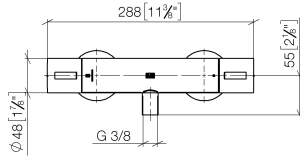

## Shower thermostat for wall mounting - Brushed Bronze

IMO

34 442 979

- slide-on rosettes Ø 70 mm
- gauge 150 mm - 13 mm
- 3/8" shower outlet
- with volume control

Intrinsic protection against back flow.

34 442 979

mm [inches]

Flow rate chart

Certificates

LGA\_29986.

34 442 979

Parts for other finishes can be found here: [Chrome](#)

Spare parts list

No.	Item Number	Name	Quantity used	Delivery time
1	90 17 33 015 00-42	handle	2	30
2	90 15 02 070 00 90	cartridge	1	2
3	90 30 40 010 00 90	regulator	1	2
4	04 31 20 530 00 90	insert	1	2
5	04 11 04 030 00 90	connection	2	2
6	90 31 20 512 00-42	rosette	2	30
7	09 29 30 050 90	sieve	2	2
8	04 31 20 540 00 90	insert	1	2
9	09 24 77 008-00	nut	2	10
10	90 90 03 236 00 90	top	1	2
11	90 30 40 017 00 90	base	1	2
12	90 14 10 010 00 90	seal	1	2
13	09 31 20 511-42	nipple	1	60
14	90 21 02 069 00-42	cover	1	30