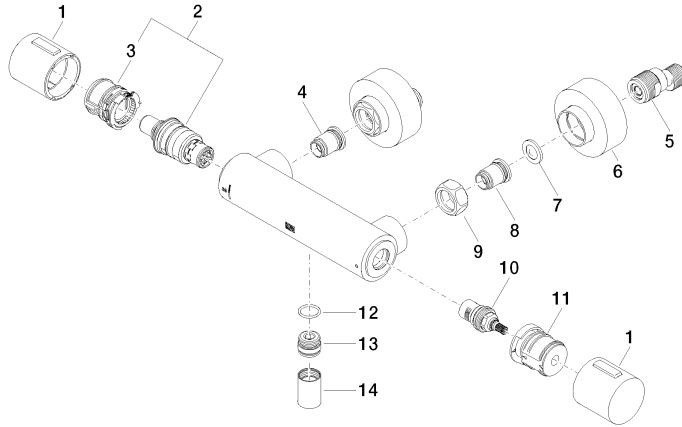

## Shower thermostat for wall mounting - Brushed Bronze

IMO

34 442 979

- slide-on rosettes Ø 70 mm
- gauge 150 mm - 13 mm
- 3/8" shower outlet
- with volume control

Intrinsic protection against back flow.

34 442 979

mm [inches]

Flow rate chart

Certificates

LGA\_29986.

34 442 979

Parts for other finishes can be found here: [Chrome](#)

Spare parts list

No.	Item Number	Name	Quantity used	Delivery time
1	90 17 33 015 00-42	handle	2	30
2	90 15 02 070 00 90	cartridge	1	2
3	90 30 40 010 00 90	regulator	1	2
4	04 31 20 530 00 90	insert	1	2
5	04 11 04 030 00 90	connection	2	2
6	90 31 20 512 00-42	rosette	2	30
7	09 29 30 050 90	sieve	2	2
8	04 31 20 540 00 90	insert	1	2
9	09 24 77 008-00	nut	2	10
10	90 90 03 236 00 90	top	1	2
11	90 30 40 017 00 90	base	1	2
12	90 14 10 010 00 90	seal	1	2
13	09 31 20 511-42	nipple	1	60
14	90 21 02 069 00-42	cover	1	30