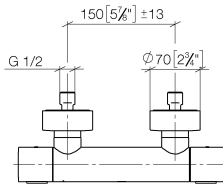

## Shower thermostat for wall mounting - Brushed Bronze

IMO

34 442 979

- slide-on rosettes Ø 70 mm
- gauge 150 mm - 13 mm
- 3/8" shower outlet
- with volume control

Intrinsic protection against back flow.

34 442 979

mm [inches]

Flow rate chart

Certificates

LGA\_29986.

34 442 979

Parts for other finishes can be found here: [Chrome](#)

Spare parts list

No.	Item Number	Name	Quantity used	Delivery time
1	90 17 33 015 00-42	handle	2	30
2	90 15 02 070 00 90	cartridge	1	2
3	90 30 40 010 00 90	regulator	1	2
4	04 31 20 530 00 90	insert	1	2
5	04 11 04 030 00 90	connection	2	2
6	90 31 20 512 00-42	rosette	2	30
7	09 29 30 050 90	sieve	2	2
8	04 31 20 540 00 90	insert	1	2
9	09 24 77 008-00	nut	2	10
10	90 90 03 236 00 90	top	1	2
11	90 30 40 017 00 90	base	1	2
12	90 14 10 010 00 90	seal	1	2
13	09 31 20 511-42	nipple	1	60
14	90 21 02 069 00-42	cover	1	30