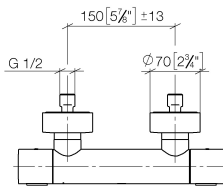

Shower thermostat for wall mounting - Brushed Champagne (22kt Gold)

IMO

34 442 979

- slide-on rosettes Ø 70 mm
- gauge 150 mm - 13 mm
- 3/8" shower outlet
- with volume control

Intrinsic protection against back flow.

34 442 979

mm [inches]

Flow rate chart

Certificates

DVGW_DW-
6509DN0123.

LGA_29986.

WRAS_2204005.

34 442 979

Parts for other finishes can be found here: [Chrome](#)

Spare parts list

No.	Item Number	Name	Quantity used	Delivery time
1	90 17 33 015 00-46	handle	2	30
2	90 15 02 070 00 90	cartridge	1	2
3	90 30 40 010 00 90	regulator	1	2
4	04 31 20 530 00 90	insert	1	2
5	04 11 04 030 00 90	connection	2	2
6	90 31 20 512 00-46	rosette	2	30
7	09 29 30 050 90	sieve	2	2
8	04 31 20 540 00 90	insert	1	2
9	09 24 77 008-00	nut	2	10
10	90 90 03 236 00 90	top	1	2
11	90 30 40 017 00 90	base	1	2
12	90 14 10 010 00 90	seal	1	2
13	09 31 20 511-46	nipple	1	60
14	90 21 02 069 00-46	cover	1	30