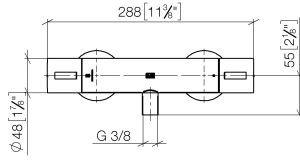

Shower thermostat for wall mounting - Brushed Champagne (22kt Gold)

IMO

34 442 979

- slide-on rosettes Ø 70 mm
- gauge 150 mm - 13 mm
- 3/8" shower outlet
- with volume control

Intrinsic protection against back flow.

34 442 979

mm [inches]

Flow rate chart

Certificates

DVGW_DW-
6509DN0123.

LGA_29986.

WRAS_2204005.

34 442 979

Parts for other finishes can be found here: [Chrome](#)

Spare parts list

No.	Item Number	Name	Quantity used	Delivery time
1	90 17 33 015 00-46	handle	2	30
2	90 15 02 070 00 90	cartridge	1	2
3	90 30 40 010 00 90	regulator	1	2
4	04 31 20 530 00 90	insert	1	2
5	04 11 04 030 00 90	connection	2	2
6	90 31 20 512 00-46	rosette	2	30
7	09 29 30 050 90	sieve	2	2
8	04 31 20 540 00 90	insert	1	2
9	09 24 77 008-00	nut	2	10
10	90 90 03 236 00 90	top	1	2
11	90 30 40 017 00 90	base	1	2
12	90 14 10 010 00 90	seal	1	2
13	09 31 20 511-46	nipple	1	60
14	90 21 02 069 00-46	cover	1	30