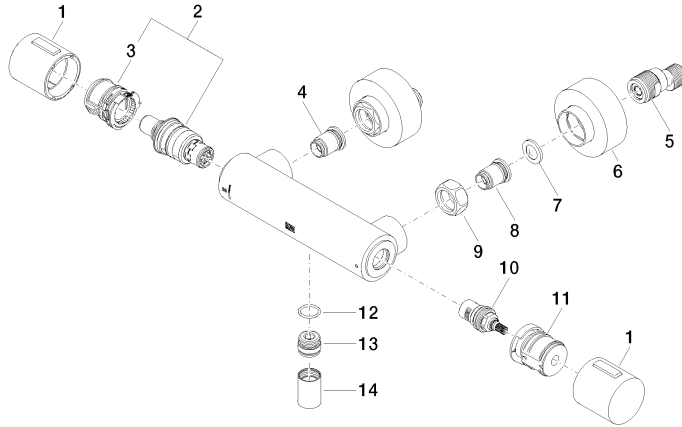

Shower thermostat for wall mounting - Brushed Champagne (22kt Gold)

IMO

34 442 979

- slide-on rosettes Ø 70 mm
- gauge 150 mm - 13 mm
- 3/8" shower outlet
- with volume control

Intrinsic protection against back flow.

34 442 979

mm [inches]

Flow rate chart

Certificates

DVGW_DW-
6509DN0123.

LGA_29986.

WRAS_2204005.

34 442 979

Parts for other finishes can be found here: [Chrome](#)

Spare parts list

No.	Item Number	Name	Quantity used	Delivery time
1	90 17 33 015 00-46	handle	2	30
2	90 15 02 070 00 90	cartridge	1	2
3	90 30 40 010 00 90	regulator	1	2
4	04 31 20 530 00 90	insert	1	2
5	04 11 04 030 00 90	connection	2	2
6	90 31 20 512 00-46	rosette	2	30
7	09 29 30 050 90	sieve	2	2
8	04 31 20 540 00 90	insert	1	2
9	09 24 77 008-00	nut	2	10
10	90 90 03 236 00 90	top	1	2
11	90 30 40 017 00 90	base	1	2
12	90 14 10 010 00 90	seal	1	2
13	09 31 20 511-46	nipple	1	60
14	90 21 02 069 00-46	cover	1	30