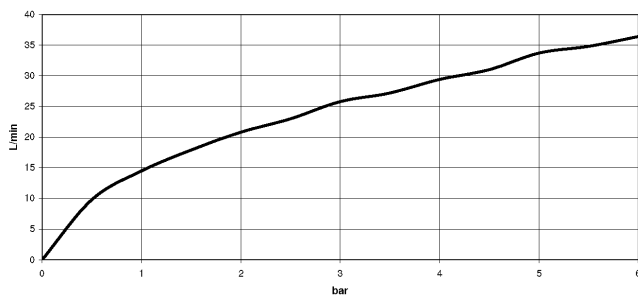

34 442 979

mm [inches]

Flow rate chart

Certificates

DVGW_DW-
6509DN0123.

LGA_29986.

WRAS_2204005.

34 442 979