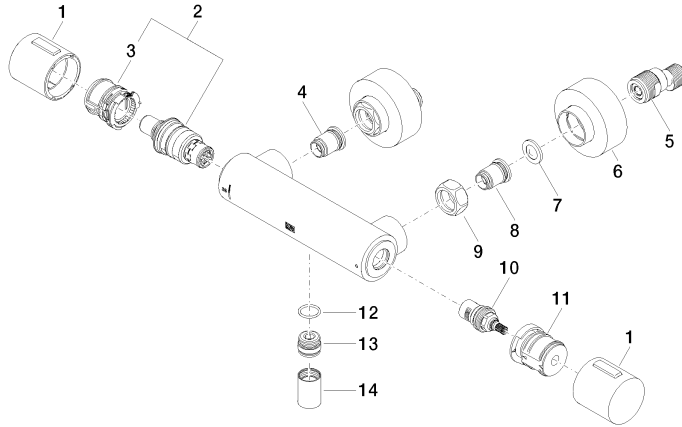

Shower thermostat for wall mounting - Brushed Chrome

IMO

34 442 979

- slide-on rosettes Ø 70 mm
- gauge 150 mm - 13 mm
- 3/8" shower outlet
- with volume control

Intrinsic protection against back flow.

Fits: IMO, LULU, MEM, TARA, LISSÉ, VAIA, META

34 442 979

mm [inches]

Flow rate chart

Certificates

DVGW_DW-
6509DN0123.

LGA_29986.

WRAS_2204005.

Belgaqua_21-032-
27_5.

34 442 979

Parts for other finishes can be found here: [Chrome](#)

Spare parts list

No.	Item Number	Name	Quantity used	Delivery time
1	90 17 33 015 00-93	handle	2	20
2	90 15 02 070 00 90	cartridge	1	2
3	90 30 40 010 00 90	regulator	1	2
4	04 31 20 530 00 90	insert	1	2
5	04 11 04 030 00 90	connection	2	2
6	90 31 20 512 00-93	rosette	2	20
7	09 29 30 050 90	sieve	2	2
8	04 31 20 540 00 90	insert	1	2
9	09 24 77 008-00	nut	2	10
10	90 90 03 236 00 90	top	1	2
11	90 30 40 017 00 90	base	1	2
12	90 14 10 010 00 90	seal	1	2
13	09 31 20 511-93	nipple	1	20
14	90 21 02 069 00-93	cover	1	-