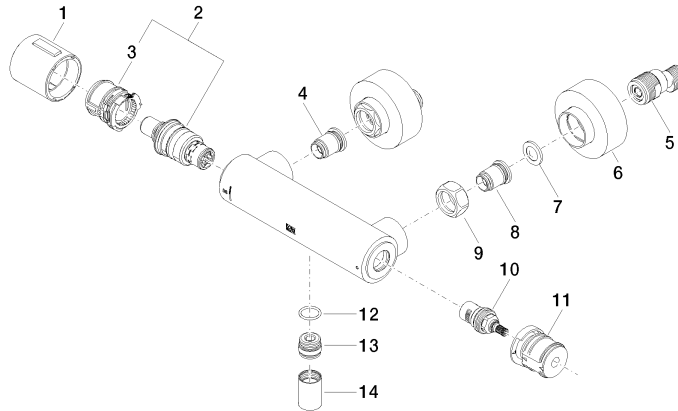

LGA_29

WRAS_2204

Belgaqua_22_281_2

Shower thermostat for wall installation - Platinum

34 443 979

Product version from 5/1/2022

Parts for other finishes can be found here: [Chrome](#)

Shower thermostat for wall installation - Platinum

34 443 979

Spare parts list

Product version from 5/1/2022

No.	Item Number	Name	Quantity used	Delivery time
	90 17 33 015 00-08	handle	18	40