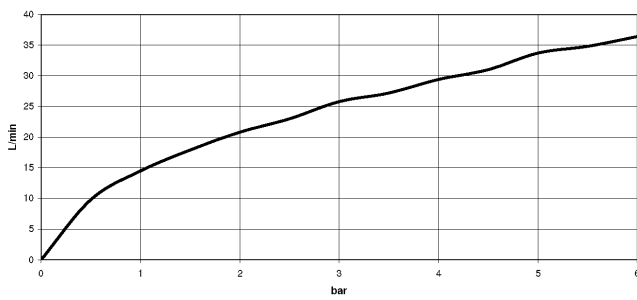

Required miscellaneous

TARA Regulator handle - Platinum 11 431 892-08

Shower thermostat for wall installation - Platinum

34 443 979

mm [inches]

Flow rate chart

Codes & Standards

DIN 4109