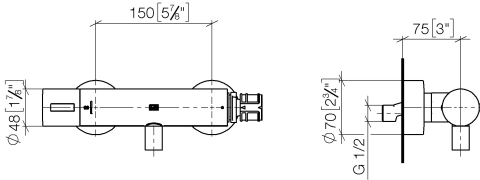

Shower thermostat for wall installation - Platinum

34 443 979

- 3/8" shower outlet
- slide-on rosettes Ø 70 mm
- 1/2" connection
- gauge 150 mm - 13 mm
- with volume control
- WRAS 2204005

Intrinsic protection against back flow.

Required miscellaneous

TARA Regulator handle - Platinum 11 431 892-08

Shower thermostat for wall installation - Platinum

34 443 979

mm [inches]

Flow rate chart

Codes & Standards

DIN 4109