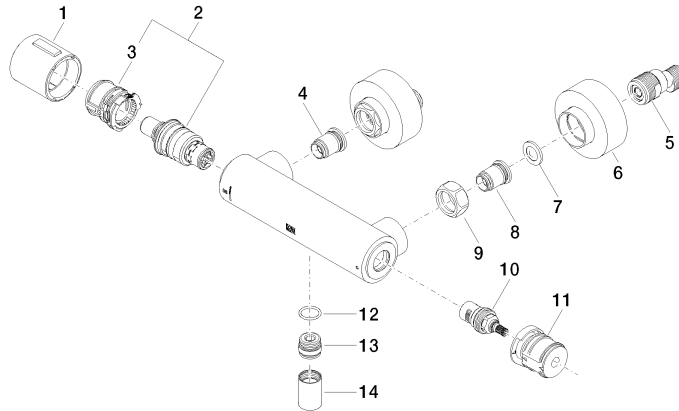

Shower thermostat for wall installation - Dark Chrome

34 443 979

Product version from 5/1/2022

Parts for other finishes can be found here: [Chrome](#)