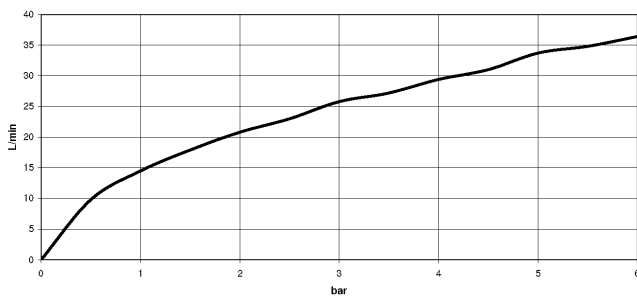

Shower thermostat for wall installation - Dark Chrome

34 443 979

mm [inches]

Flow rate chart

Codes & Standards

DIN 4109

EN 1717

ISO 3822