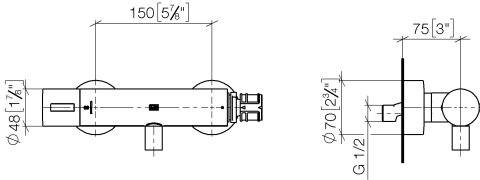

Shower thermostat for wall installation - Dark Chrome

34 443 979

- 3/8" shower outlet
- slide-on rosettes Ø 70 mm
- 1/2" connection
- gauge 150 mm - 13 mm
- with volume control
- WRAS 2204005

Intrinsic protection against back flow.

Shower thermostat for wall installation - Dark Chrome

34 443 979

mm [inches]

Flow rate chart

Codes & Standards

DIN 4109

EN 1717

ISO 3822