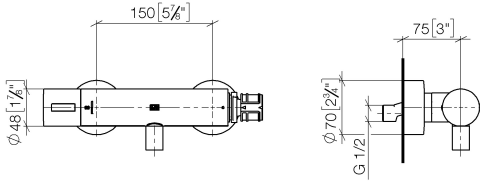

## Shower thermostat for wall installation - Dark Chrome

34 443 979

- slide-on rosettes Ø 70 mm
- gauge 150 mm - 13 mm
- 3/8" shower outlet
- with volume control

Intrinsic protection against back flow.

	Dark Chrome	34 443 979-19
	Chrome	34 443 979-00
	Brushed Platinum	34 443 979-06
	Platinum	34 443 979-08
	Brushed Durabronze (23kt Gold)	34 443 979-28
	Matte Black	34 443 979-33
	Brushed Champagne (22kt Gold)	34 443 979-46
	Champagne (22kt Gold)	34 443 979-47
	Brushed Chrome	34 443 979-93
	Brushed Dark Platinum	34 443 979-99

## Shower thermostat for wall installation - Dark Chrome

---

34 443 979

mm [inches]