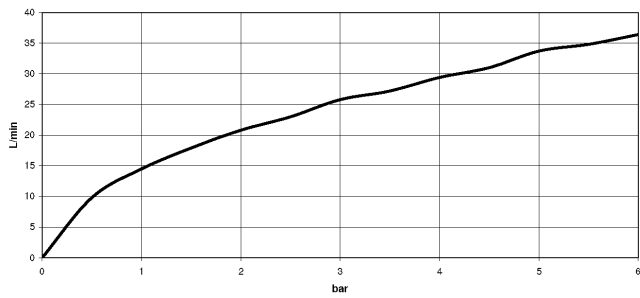

## Shower thermostat for wall installation - Dark Chrome

---

34 443 979

mm [inches]

### Flow rate chart

---