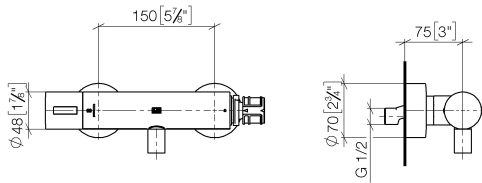

Shower thermostat for wall installation - Brushed Durabron (23kt Gold)

34 443 979

- slide-on rosettes Ø 70 mm
- gauge 150 mm - 13 mm
- 3/8" shower outlet
- with volume control

Intrinsic protection against back flow.

Required miscellaneous

TARA Regulator handle - Brushed Durabron (23kt Gold) 11 431 892-28

Shower thermostat for wall installation - Brushed Durabron (23kt Gold)

34 443 979

mm [inches]

Flow rate chart

Certificates

Belgaqua_22_281_2 LGA_29986.
7_5.

WRAS_2204005.

Shower thermostat for wall installation - Brushed Durabrass (23kt Gold)

34 443 979

Parts for other finishes can be found here: [Chrome](#)

Spare parts list

No.	Item Number	Name	Quantity used	Delivery time
1	90 17 33 015 00-28	handle	1	20
2	90 15 02 070 00 90	cartridge	1	2
3	90 30 40 010 00 90	regulator	1	2
4	04 31 20 530 00 90	insert	1	2
5	04 11 04 030 00 90	connection	2	2
6	90 31 20 512 00-28	rosette	2	20
7	09 29 30 050 90	sieve	2	2
8	04 31 20 540 00 90	insert	1	2
9	09 24 77 008-00	nut	2	10
10	90 90 03 236 00 90	top	1	2
11	90 30 40 017 00 90	base	1	2
12	90 14 10 010 00 90	seal	1	2
13	09 31 20 511-28	nipple	1	60
14	90 21 02 069 00-28	cover	1	20