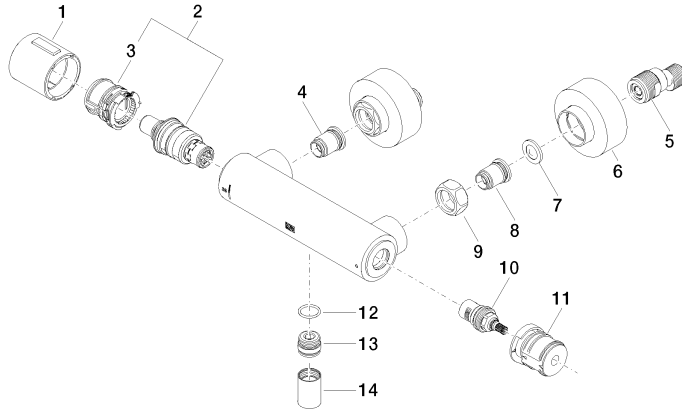

Shower thermostat for wall installation - Brushed Durabron (23kt Gold)

34 443 979

- slide-on rosettes Ø 70 mm
- gauge 150 mm - 13 mm
- 3/8" shower outlet
- with volume control

Intrinsic protection against back flow.

Required miscellaneous

TARA Regulator handle - Brushed Durabron (23kt Gold) 11 431 892-28

Shower thermostat for wall installation - Brushed Durabron (23kt Gold)

34 443 979

mm [inches]

Flow rate chart

Certificates

Belgaqua_22_281_2 LGA_29986.
7_5.

WRAS_2204005.

Shower thermostat for wall installation - Brushed Durabrass (23kt Gold)

34 443 979

Parts for other finishes can be found here: [Chrome](#)

Spare parts list

No.	Item Number	Name	Quantity used	Delivery time
1	90 17 33 015 00-28	handle	1	20
2	90 15 02 070 00 90	cartridge	1	2
3	90 30 40 010 00 90	regulator	1	2
4	04 31 20 530 00 90	insert	1	2
5	04 11 04 030 00 90	connection	2	2
6	90 31 20 512 00-28	rosette	2	20
7	09 29 30 050 90	sieve	2	2
8	04 31 20 540 00 90	insert	1	2
9	09 24 77 008-00	nut	2	10
10	90 90 03 236 00 90	top	1	2
11	90 30 40 017 00 90	base	1	2
12	90 14 10 010 00 90	seal	1	2
13	09 31 20 511-28	nipple	1	60
14	90 21 02 069 00-28	cover	1	20