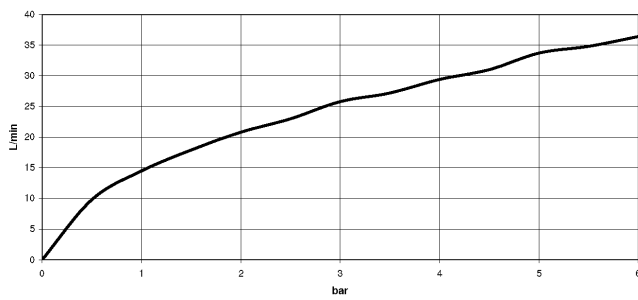

Required miscellaneous

TARA Regulator handle - Brushed Durabron (23kt Gold) 11 431 892-28

Shower thermostat for wall installation - Brushed Durabron (23kt Gold)

34 443 979

mm [inches]

Flow rate chart

Certificates