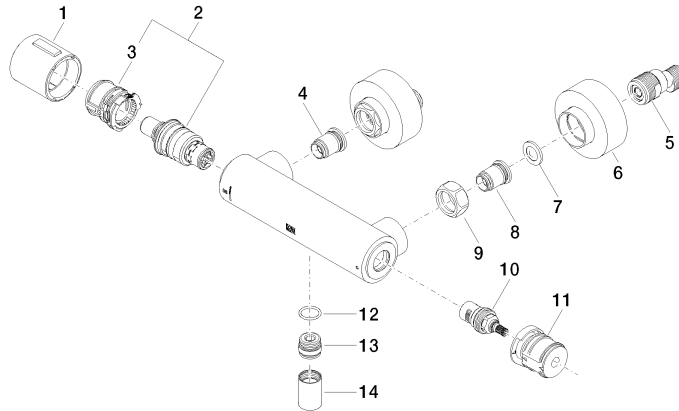

Shower thermostat for wall installation - Matte Black

34 443 979

Product version from 5/1/2022

Parts for other finishes can be found here: [Chrome](#)