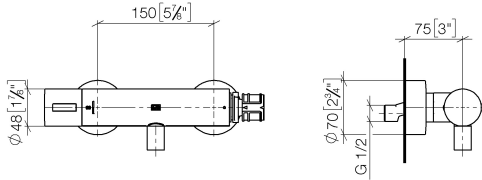

## Shower thermostat for wall installation - Matte Black

34 443 979

- 3/8" shower outlet
- slide-on rosettes Ø 70 mm
- 1/2" connection
- gauge 150 mm - 13 mm
- with volume control
- WRAS 2204005

Intrinsic protection against back flow.

## Shower thermostat for wall installation - Matte Black

34 443 979

mm [inches]