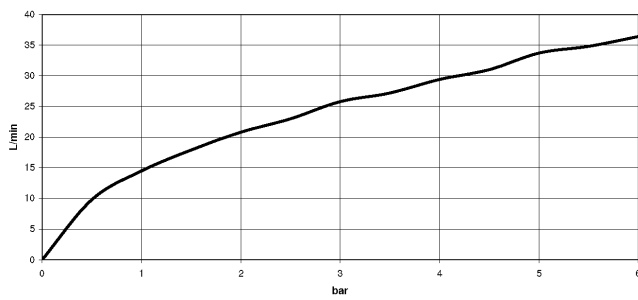

Shower thermostat for wall installation - Champagne (22kt Gold)

34 443 979

mm [inches]

Flow rate chart

Certificates

Belgaqua_22_281_2 LGA_29986.
7_5.

WRAS_2204005.

Shower thermostat for wall installation - Champagne (22kt Gold)