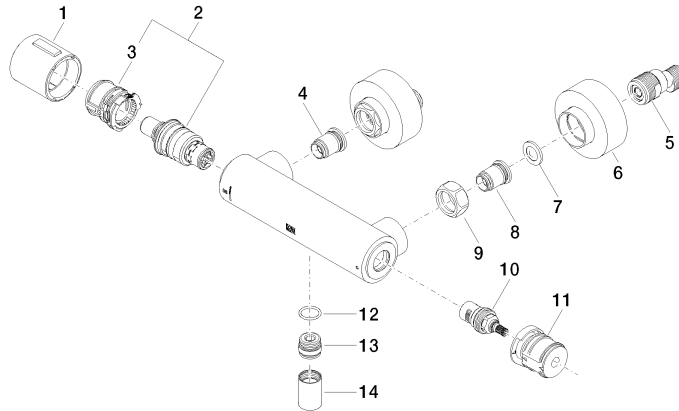

Shower thermostat for wall installation - Brushed Dark Platinum

34 443 979

Product version from 5/1/2022

Parts for other finishes can be found here: [Chrome](#)