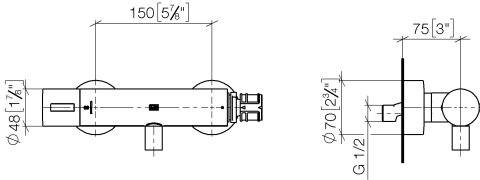

## Shower thermostat for wall installation - Brushed Dark Platinum

34 443 979

mm [inches]