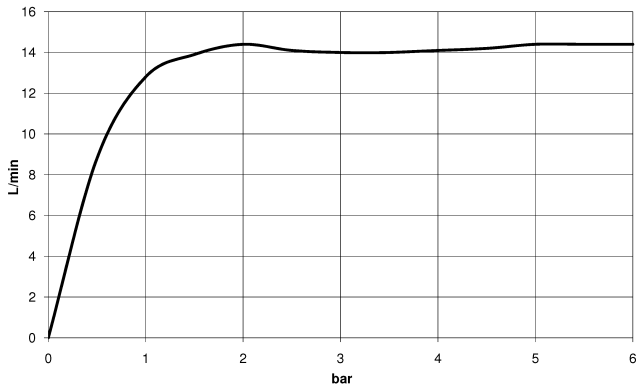

**TARA Shower pipe with shower thermostat without hand shower 220 mm -  
Brushed Champagne (22kt Gold)**

TARA

34 458 892

- shower with fixed riser projection 452mm
- Rain shower: PURE RAIN, max. flow rate 14 l/min (at 3 bar)
- rain shower Ø 220 mm
- rain shower with anti-scale system
- rotary diverter with volume control and shut-off function
- slide-on rosettes Ø 70 mm
- height of fittings up to rain shower (bottom edge) 964mm
- height of fittings up to top edge of elbow 1267mm
- gauge 150 mm - 13 mm
- metal shower hose 1750mm with integrated anti-twist protection
- 1/2" connection
- slide bar
- Pipe diameter 23.5 mm
- This product can help a building meet the requirements of Green Building Rating Systems, e.g. LEED®, BREEAM®, DGNB

This article does not include a hand shower!

Intrinsic protection against back flow.

	Brushed Champagne (22kt Gold)	34 458 892-46 0050
	Chrome	34 458 892-00 0050
	Brushed Platinum	34 458 892-06 0050
	Platinum	34 458 892-08 0050
	Dark Chrome	34 458 892-19 0050
	Brushed Durabrand (23kt Gold)	34 458 892-28 0050
	Matte Black	34 458 892-33 0050
	Champagne (22kt Gold)	34 458 892-47 0050
	Brushed Chrome	34 458 892-93 0050
	Brushed Dark Platinum	34 458 892-99 0050

**TARA Shower pipe with shower thermostat without hand shower 220 mm -  
Brushed Champagne (22kt Gold)**

TARA

34 458 892  
mm [inches]  
1:10

**Flow rate chart**

TARA Shower pipe with shower thermostat without hand shower 220 mm -  
Brushed Champagne (22kt Gold)

### Product version from 7/1/2022

No.	Item Number	Name	Quantity used	Delivery time
	90 12 05 092 00-46	90120509200-46	11	30