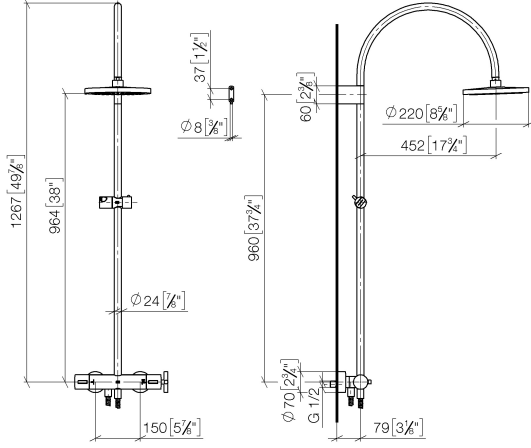

**TARA Shower pipe with shower thermostat without hand shower 220 mm -  
Brushed Champagne (22kt Gold)**

TARA

34 458 892

- shower with fixed riser projection 452mm
- Rain shower: PURE RAIN, max. flow rate 14 l/min (at 3 bar)
- rain shower Ø 220 mm
- rain shower with anti-scale system
- rotary diverter with volume control and shut-off function
- slide-on rosettes Ø 70 mm
- height of fittings up to rain shower (bottom edge) 964mm
- height of fittings up to top edge of elbow 1267mm
- gauge 150 mm - 13 mm
- metal shower hose 1750mm with integrated anti-twist protection
- 1/2" connection
- slide bar
- Pipe diameter 23.5 mm
- This product can help a building meet the requirements of Green Building Rating Systems, e.g. LEED®, BREEAM®, DGNB

This article does not include a hand shower!

Intrinsic protection against back flow.

	Brushed Champagne (22kt Gold)	34 458 892-46 0050
	Chrome	34 458 892-00 0050
	Brushed Platinum	34 458 892-06 0050
	Platinum	34 458 892-08 0050
	Dark Chrome	34 458 892-19 0050
	Brushed Durabrand (23kt Gold)	34 458 892-28 0050
	Matte Black	34 458 892-33 0050
	Champagne (22kt Gold)	34 458 892-47 0050
	Brushed Chrome	34 458 892-93 0050
	Brushed Dark Platinum	34 458 892-99 0050

**TARA Shower pipe with shower thermostat without hand shower 220 mm -  
Brushed Champagne (22kt Gold)**

TARA

34 458 892  
mm [inches]  
1:10

**Flow rate chart**

TARA Shower pipe with shower thermostat without hand shower 220 mm -  
Brushed Champagne (22kt Gold)

TARA

34 458 892

**Product version from 7/1/2022**

Parts for other  
finishes can be found  
here: [Chrome](#)

TARA Shower pipe with shower thermostat without hand shower 220 mm -  
Brushed Champagne (22kt Gold)