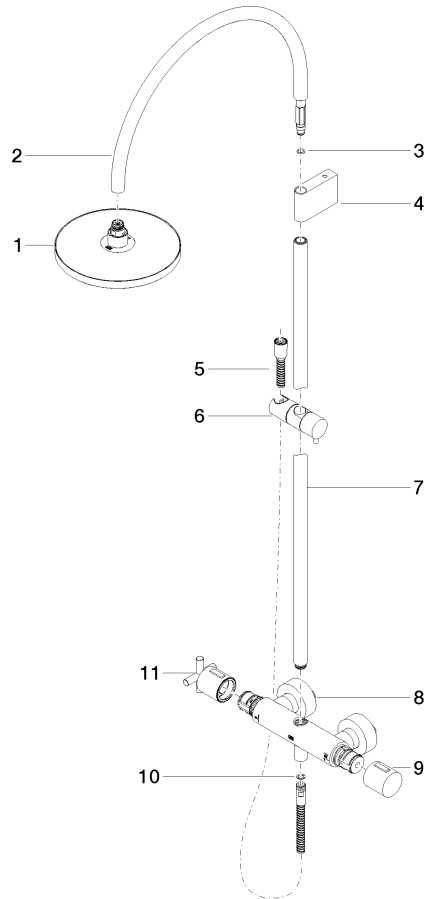

**TARA Shower pipe with shower thermostat without hand shower 220 mm -  
Brushed Champagne (22kt Gold)**

TARA

34 458 892

- shower with fixed riser projection 452mm
- Rain shower: PURE RAIN, max. flow rate 14 l/min (at 3 bar)
- rain shower Ø 220 mm
- rain shower with anti-scale system
- rotary diverter with volume control and shut-off function
- slide-on rosettes Ø 70 mm
- height of fittings up to rain shower (bottom edge) 964mm
- height of fittings up to top edge of elbow 1267mm
- gauge 150 mm - 13 mm
- metal shower hose 1750mm with integrated anti-twist protection
- 1/2" connection
- slide bar
- Pipe diameter 23.5 mm
- This product can help a building meet the requirements of Green Building Rating Systems, e.g. LEED®, BREEAM®, DGNB

**TARA Shower pipe with shower thermostat without hand shower 220 mm -  
Brushed Champagne (22kt Gold)**

TARA

34 458 892  
mm [inches]  
1:10

**Flow rate chart**

TARA Shower pipe with shower thermostat without hand shower 220 mm -  
Brushed Champagne (22kt Gold)

TARA

34 458 892

**Product version from 7/1/2022**

Parts for other  
finishes can be found  
here: [Chrome](#)

TARA Shower pipe with shower thermostat without hand shower 220 mm -  
Brushed Champagne (22kt Gold)

## Spare parts list