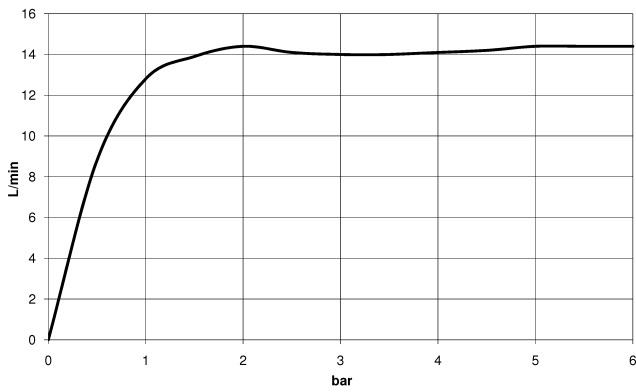

**TARA Shower pipe with shower thermostat without hand shower 220 mm -
Brushed Chrome**

TARA

34 458 892

- shower with fixed riser projection 452mm
- Rain shower: PURE RAIN, max. flow rate 14 l/min (at 3 bar)
- rain shower Ø 220 mm
- rain shower with anti-scale system
- rotary diverter with volume control and shut-off function
- slide-on rosettes Ø 70 mm
- height of fittings up to rain shower (bottom edge) 964mm
- height of fittings up to top edge of elbow 1267mm
- gauge 150 mm - 13 mm
- metal shower hose 1750mm with integrated anti-twist protection
- 1/2" connection
- slide bar
- Pipe diameter 23.5 mm
- This product can help a building meet the requirements of Green Building Rating Systems, e.g. LEED®, BREEAM®, DGNB

This article does not include a hand shower!

Intrinsic protection against back flow.

	Brushed Chrome	34 458 892-93 0050
	Chrome	34 458 892-00 0050
	Brushed Platinum	34 458 892-06 0050
	Platinum	34 458 892-08 0050
	Dark Chrome	34 458 892-19 0050
	Brushed Durabronze (23kt Gold)	34 458 892-28 0050
	Matte Black	34 458 892-33 0050
	Brushed Champagne (22kt Gold)	34 458 892-46 0050
	Champagne (22kt Gold)	34 458 892-47 0050
	Brushed Dark Platinum	34 458 892-99 0050

**TARA Shower pipe with shower thermostat without hand shower 220 mm -
Brushed Chrome**

TARA

34 458 892
mm [inches]
1:10

Flow rate chart

TARA Shower pipe with shower thermostat without hand shower 220 mm -
Brushed Chrome

Product version from 7/1/2022

No.	Item Number	Name	Quantity used	Delivery time
	90 12 05 092 00-93	90120509200-93	11	20