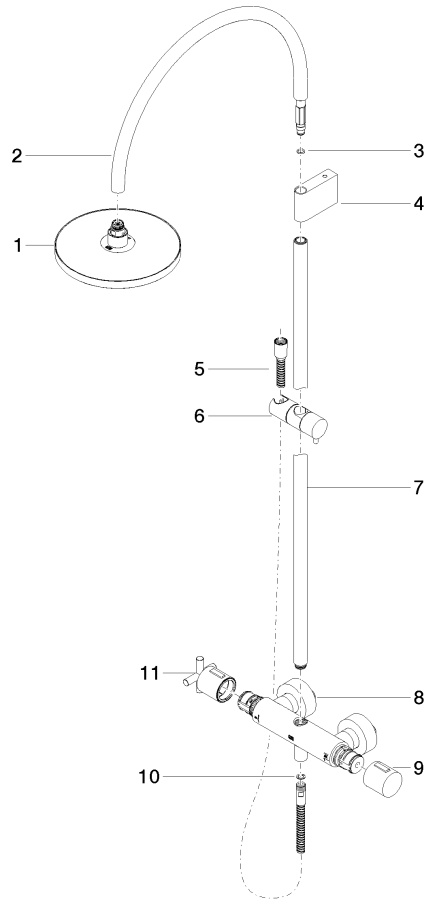

**TARA Shower pipe with shower thermostat without hand shower 220 mm -
Brushed Chrome**

TARA

34 458 892

- shower with fixed riser projection 452mm
- Rain shower: PURE RAIN, max. flow rate 14 l/min (at 3 bar)
- rain shower Ø 220 mm
- rain shower with anti-scale system
- rotary diverter with volume control and shut-off function
- slide-on rosettes Ø 70 mm
- height of fittings up to rain shower (bottom edge) 964mm
- height of fittings up to top edge of elbow 1267mm
- gauge 150 mm - 13 mm
- metal shower hose 1750mm with integrated anti-twist protection
- 1/2" connection
- slide bar
- Pipe diameter 23.5 mm
- This product can help a building meet the requirements of Green Building Rating Systems, e.g. LEED®, BREEAM®, DGNB

This article does not include a hand shower!

Intrinsic protection against back flow.

	Brushed Chrome	34 458 892-93 0050
	Chrome	34 458 892-00 0050
	Brushed Platinum	34 458 892-06 0050
	Platinum	34 458 892-08 0050
	Dark Chrome	34 458 892-19 0050
	Brushed Durabronze (23kt Gold)	34 458 892-28 0050
	Matte Black	34 458 892-33 0050
	Brushed Champagne (22kt Gold)	34 458 892-46 0050
	Champagne (22kt Gold)	34 458 892-47 0050
	Brushed Dark Platinum	34 458 892-99 0050

**TARA Shower pipe with shower thermostat without hand shower 220 mm -
Brushed Chrome**

TARA

34 458 892
mm [inches]
1:10

Flow rate chart

TARA Shower pipe with shower thermostat without hand shower 220 mm -
Brushed Chrome

TARA

34 458 892

Product version from 7/1/2022

Parts for other
finishes can be found
here: [Chrome](#)

TARA Shower pipe with shower thermostat without hand shower 220 mm -
Brushed Chrome

TARA

34 458 892

Spare parts list