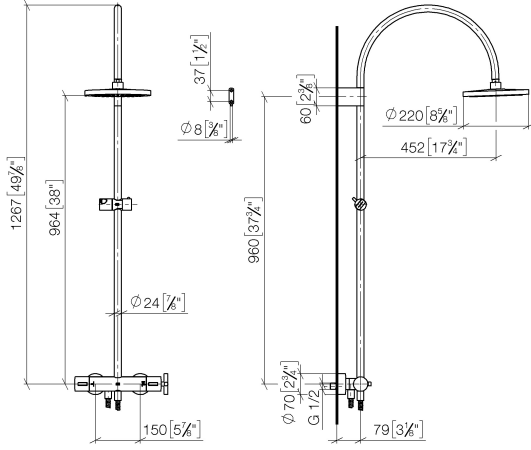

**TARA Shower pipe with shower thermostat without hand shower 220 mm -
Brushed Chrome**

TARA

34 458 892

- shower with fixed riser projection 452mm
- Rain shower: PURE RAIN, max. flow rate 14 l/min (at 3 bar)
- rain shower Ø 220 mm
- rain shower with anti-scale system
- rotary diverter with volume control and shut-off function
- slide-on rosettes Ø 70 mm
- height of fittings up to rain shower (bottom edge) 964mm
- height of fittings up to top edge of elbow 1267mm
- gauge 150 mm - 13 mm
- metal shower hose 1750mm with integrated anti-twist protection
- 1/2" connection
- slide bar
- Pipe diameter 23.5 mm
- This product can help a building meet the requirements of Green Building Rating Systems, e.g. LEED®, BREEAM®, DGNB

This article does not include a hand shower!

Intrinsic protection against back flow.

	Brushed Chrome	34 458 892-93 0050
	Chrome	34 458 892-00 0050
	Brushed Platinum	34 458 892-06 0050
	Platinum	34 458 892-08 0050
	Dark Chrome	34 458 892-19 0050
	Brushed Durabronze (23kt Gold)	34 458 892-28 0050
	Matte Black	34 458 892-33 0050
	Brushed Champagne (22kt Gold)	34 458 892-46 0050
	Champagne (22kt Gold)	34 458 892-47 0050
	Brushed Dark Platinum	34 458 892-99 0050

**TARA Shower pipe with shower thermostat without hand shower 220 mm -
Brushed Chrome**

TARA

34 458 892
mm [inches]
1:10

Flow rate chart

TARA Shower pipe with shower thermostat without hand shower 220 mm -
Brushed Chrome

TARA

34 458 892

Product version from 7/1/2022

Parts for other
finishes can be found
here: [Chrome](#)

TARA Shower pipe with shower thermostat without hand shower 220 mm -
Brushed Chrome

TARA

34 458 892

Spare parts list