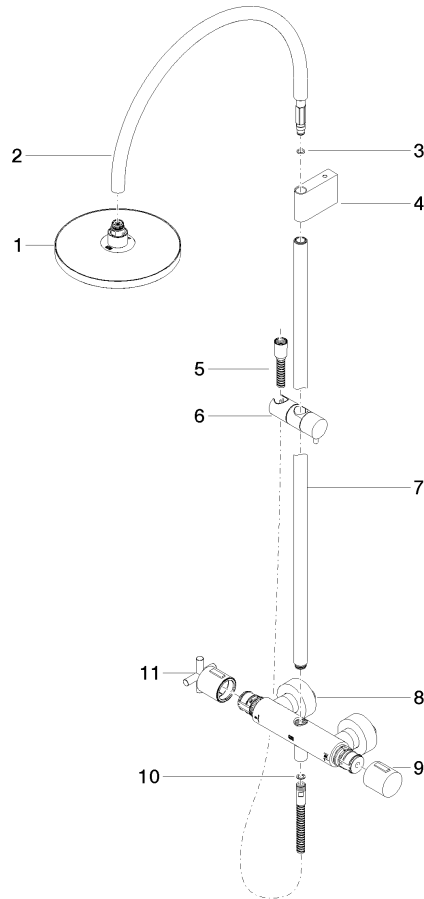

**TARA Shower pipe with shower thermostat without hand shower 220 mm -  
Brushed Dark Platinum**

TARA

34 458 892

- shower with fixed riser projection 452mm
- Rain shower: PURE RAIN, max. flow rate 14 l/min (at 3 bar)
- rain shower Ø 220 mm
- rain shower with anti-scale system
- rotary diverter with volume control and shut-off function
- slide-on rosettes Ø 70 mm
- height of fittings up to rain shower (bottom edge) 964mm
- height of fittings up to top edge of elbow 1267mm
- gauge 150 mm - 13 mm
- metal shower hose 1750mm with integrated anti-twist protection
- 1/2" connection
- slide bar
- Pipe diameter 23.5 mm
- This product can help a building meet the requirements of Green Building Rating Systems, e.g. LEED®, BREEAM®, DGNB

**TARA Shower pipe with shower thermostat without hand shower 220 mm -  
Brushed Dark Platinum**

TARA

34 458 892  
mm [inches]  
1:10

**Flow rate chart**

TARA Shower pipe with shower thermostat without hand shower 220 mm -  
Brushed Dark Platinum

TARA

34 458 892

**Product version from 7/1/2022**

Parts for other  
finishes can be found  
here: [Chrome](#)

TARA Shower pipe with shower thermostat without hand shower 220 mm -  
Brushed Dark Platinum

TARA

## Spare parts list