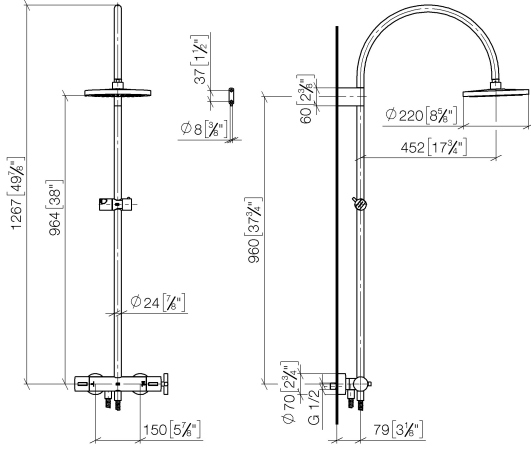

**TARA Shower pipe with shower thermostat without hand shower 220 mm -  
Brushed Dark Platinum**

TARA

34 458 892

- shower with fixed riser projection 452mm
- Rain shower: PURE RAIN, max. flow rate 14 l/min (at 3 bar)
- rain shower Ø 220 mm
- rain shower with anti-scale system
- rotary diverter with volume control and shut-off function
- slide-on rosettes Ø 70 mm
- height of fittings up to rain shower (bottom edge) 964mm
- height of fittings up to top edge of elbow 1267mm
- gauge 150 mm - 13 mm
- metal shower hose 1750mm with integrated anti-twist protection
- 1/2" connection
- slide bar
- Pipe diameter 23.5 mm
- This product can help a building meet the requirements of Green Building Rating Systems, e.g. LEED®, BREEAM®, DGNB

This article does not include a hand shower!

Intrinsic protection against back flow.

	Brushed Dark Platinum	34 458 892-99 0050
	Chrome	34 458 892-00 0050
	Brushed Platinum	34 458 892-06 0050
	Platinum	34 458 892-08 0050
	Dark Chrome	34 458 892-19 0050
	Brushed Durabronze (23kt Gold)	34 458 892-28 0050
	Matte Black	34 458 892-33 0050
	Brushed Champagne (22kt Gold)	34 458 892-46 0050
	Champagne (22kt Gold)	34 458 892-47 0050
	Brushed Chrome	34 458 892-93 0050

**TARA Shower pipe with shower thermostat without hand shower 220 mm -  
Brushed Dark Platinum**

TARA

34 458 892  
mm [inches]  
1:10

**Flow rate chart**

TARA Shower pipe with shower thermostat without hand shower 220 mm -  
Brushed Dark Platinum

TARA

34 458 892

**Product version from 7/1/2022**

Parts for other  
finishes can be found  
here: [Chrome](#)

TARA Shower pipe with shower thermostat without hand shower 220 mm -  
Brushed Dark Platinum

TARA