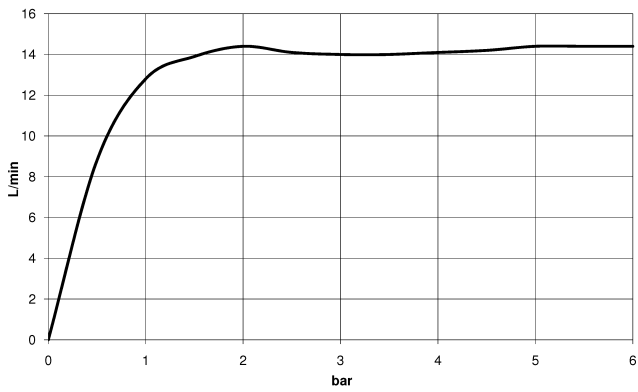

**TARA Shower pipe with shower thermostat without hand shower 220 mm -  
Brushed Dark Platinum**

TARA

34 458 892

- shower with fixed riser projection 452mm
- Rain shower: PURE RAIN, max. flow rate 14 l/min (at 3 bar)
- rain shower Ø 220 mm
- rain shower with anti-scale system
- rotary diverter with volume control and shut-off function
- slide-on rosettes Ø 70 mm
- height of fittings up to rain shower (bottom edge) 964mm
- height of fittings up to top edge of elbow 1267mm
- gauge 150 mm - 13 mm
- metal shower hose 1750mm with integrated anti-twist protection
- 1/2" connection
- slide bar
- Pipe diameter 23.5 mm
- This product can help a building meet the requirements of Green Building Rating Systems, e.g. LEED®, BREEAM®, DGNB

This article does not include a hand shower!

Intrinsic protection against back flow.

	Brushed Dark Platinum	34 458 892-99 0050
	Chrome	34 458 892-00 0050
	Brushed Platinum	34 458 892-06 0050
	Platinum	34 458 892-08 0050
	Dark Chrome	34 458 892-19 0050
	Brushed Durabronze (23kt Gold)	34 458 892-28 0050
	Matte Black	34 458 892-33 0050
	Brushed Champagne (22kt Gold)	34 458 892-46 0050
	Champagne (22kt Gold)	34 458 892-47 0050
	Brushed Chrome	34 458 892-93 0050

**TARA Shower pipe with shower thermostat without hand shower 220 mm -  
Brushed Dark Platinum**

TARA

34 458 892  
mm [inches]  
1:10

**Flow rate chart**

TARA Shower pipe with shower thermostat without hand shower 220 mm -  
Brushed Dark Platinum