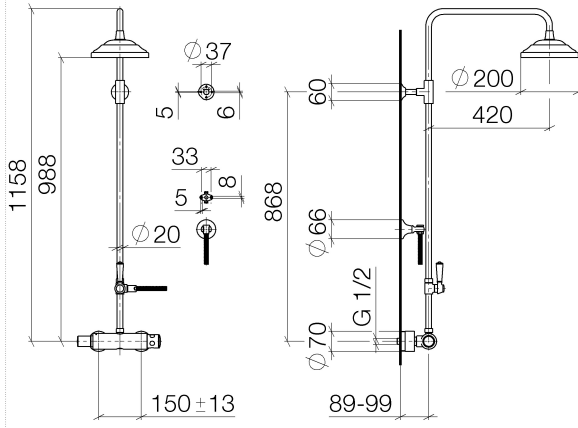

34 459 360

- shower with fixed riser projection 420mm
- rain shower Ø 200 mm
- rain shower with anti-scale system
- max. rainshower flow 14 l/min
- Function from: 8 l/min
- rotary diverter for fixed-riser shower/hand shower
- height of fittings up to rain shower (bottom edge) 985mm
- height of fittings up to top edge of elbow 1160mm
- two-part push-on rosette Ø 65 mm
- rosette for shower holder Ø 65mm
- rosette for wall mounting Ø 60mm
- gauge 150 mm - 13 mm
- metal shower hose 1250mm with integrated anti-twist protection
- 1/2" connection
- Pipe diameter 20 mm

34 459 360
1:10

Flow rate chart

Certificates

LGA_38665.

MADISON Showerpipe with shower thermostat without hand shower - Brushed
Platinum

MADISON

34 459 360
Parts for other
finishes can be found
here: [Chrome](#)

MADISON Showerpipe with shower thermostat without hand shower - Brushed Platinum

MADISON

34 459 360

Spare parts list

No.	Item Number	Name	Quantity used	Delivery time
1	04 12 05 038 01-06	shower	1	60
2	04 28 22 101 20-06	spout	1	10
3	90 14 10 011 00 90	seal	1	2
4	90 17 11 037 01-06	holder	1	-
Spare part can no longer be ordered, please order the replacement item				
5	90 28 22 104 00-06	pipe	1	-
Spare part can no longer be ordered, please order the replacement item				
6	90 17 09 045 01-06	diverter	1	10
7	09 30 30 064-06	screw	1	10
8	09 18 20 011-06	base	1	10
9	09 28 22 013 90	pipe	1	2
10	11 170 370-06	MADISON Lever insert - Brushed Platinum	1	10
11	09 30 30 062-06	screw	1	10
12	09 14 10 122 90	seal	1	2
13	28 104 970-06	Metal shower hose 1/2" x 1/2" x 1250 mm - Brushed Platinum	1	2
14	28 050 410-06	holder	1	60
15	90 28 22 103 00-06	pipe	1	-
Spare part can no longer be ordered, please order the replacement item				
16	90 14 20 002 00 90	seal	1	2
17	04 17 01 044 01-06	fitting	1	10