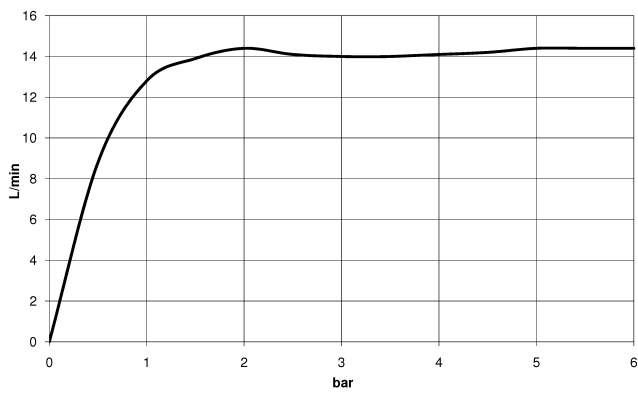

34 459 360

- shower with fixed riser projection 420mm
- rain shower Ø 200 mm
- rain shower with anti-scale system
- max. rainshower flow 14 l/min
- Function from: 8 l/min
- rotary diverter for fixed-riser shower/hand shower
- height of fittings up to rain shower (bottom edge) 985mm
- height of fittings up to top edge of elbow 1160mm
- two-part push-on rosette Ø 65 mm
- rosette for shower holder Ø 65mm
- rosette for wall mounting Ø 60mm
- gauge 150 mm - 13 mm
- metal shower hose 1250mm with integrated anti-twist protection
- 1/2" connection
- Pipe diameter 20 mm

34 459 360
1:10

Flow rate chart

Certificates

LGA_38665.

MADISON Showerpipe with shower thermostat without hand shower - Brushed
Platinum

MADISON

34 459 360
Parts for other
finishes can be found
here: [Chrome](#)