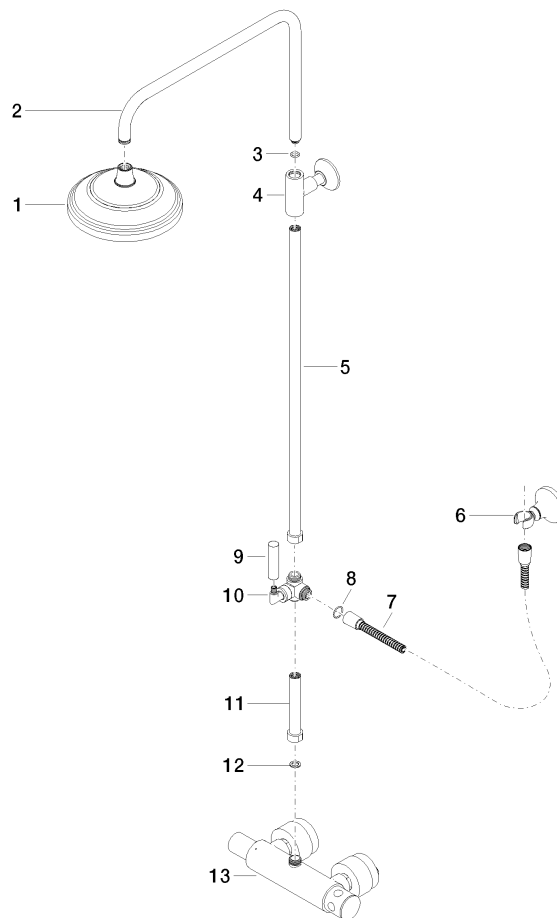

34 459 360

- shower with fixed riser projection 420mm
- rain shower Ø 200 mm
- rain shower with anti-scale system
- max. rainshower flow 14 l/min
- Function from: 8 l/min
- rotary diverter for fixed-riser shower/hand shower
- height of fittings up to rain shower (bottom edge) 985mm
- height of fittings up to top edge of elbow 1160mm
- two-part push-on rosette Ø 65 mm
- rosette for shower holder Ø 65mm
- rosette for wall mounting Ø 60mm
- gauge 150 mm - 13 mm
- metal shower hose 1250mm with integrated anti-twist protection
- 1/2" connection
- Pipe diameter 20 mm

34 459 360
1:10

Flow rate chart

Certificates

LGA_38665.

MADISON Showerpipe with shower thermostat without hand shower - Brushed
Platinum

MADISON

34 459 360
Parts for other
finishes can be found
here: [Chrome](#)

MADISON Showerpipe with shower thermostat without hand shower - Brushed Platinum

MADISON

34 459 360

Spare parts list

No.	Item Number	Name	Quantity used	Delivery time
1	04 12 05 038 01-06	shower	1	60
2	04 28 22 101 20-06	spout	1	10
3	90 14 10 011 00 90	seal	1	2
4	90 17 11 037 01-06	holder	1	-
Spare part can no longer be ordered, please order the replacement item				
5	90 28 22 104 00-06	pipe	1	-
Spare part can no longer be ordered, please order the replacement item				
6	90 17 09 045 01-06	diverter	1	10
7	09 30 30 064-06	screw	1	10
8	09 18 20 011-06	base	1	10
9	09 28 22 013 90	pipe	1	2
10	11 170 370-06	MADISON Lever insert - Brushed Platinum	1	10
11	09 30 30 062-06	screw	1	10
12	09 14 10 122 90	seal	1	2
13	28 104 970-06	Metal shower hose 1/2" x 1/2" x 1250 mm - Brushed Platinum	1	2
14	28 050 410-06	holder	1	60
15	90 28 22 103 00-06	pipe	1	-
Spare part can no longer be ordered, please order the replacement item				
16	90 14 20 002 00 90	seal	1	2
17	04 17 01 044 01-06	fitting	1	10