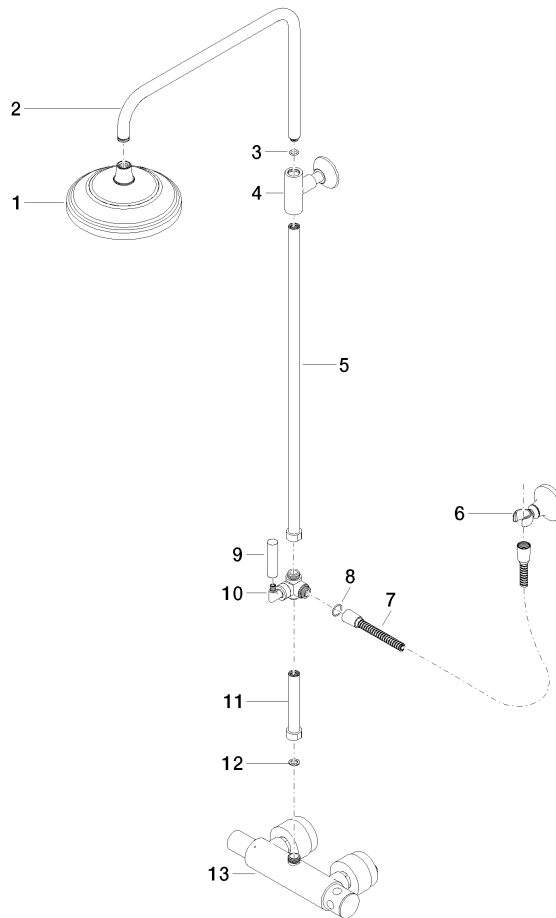

34 459 360

- shower with fixed riser projection 420mm
- rain shower Ø 200 mm
- rain shower with anti-scale system
- max. rainshower flow 14 l/min
- rotary diverter for fixed-riser shower/hand shower
- height of fittings up to rain shower (bottom edge) 985mm
- height of fittings up to top edge of elbow 1160mm
- two-part push-on rosette Ø 65 mm
- rosette for shower holder Ø 65mm
- rosette for wall mounting Ø 60mm
- gauge 150 mm - 13 mm
- metal shower hose 1250mm with integrated anti-twist protection
- 1/2" connection
- Pipe diameter 20 mm
- This product can help a building meet the requirements of Green Building Rating Systems, e.g. LEED®, BREEAM®, DGNB

34 459 360
1:10

Flow rate chart

MADISON Showerpipe with shower thermostat without hand shower - Brushed
Platinum

MADISON

34 459 360
Parts for other
finishes can be found
here: [Chrome](#)

MADISON Showerpipe with shower thermostat without hand shower - Brushed Platinum

MADISON

34 459 360

Spare parts list

No.	Item Number	Name	Quantity used	Delivery time
1	90 12 05 038 20-06	shower	1	10
2	04 28 22 101 20-06	spout	1	10
3	90 14 10 011 00 90	seal	1	2
4	90 17 11 037 01-06	holder	1	-
Spare part can no longer be ordered, please order the replacement item				
5	90 28 22 104 00-06	pipe	1	-
Spare part can no longer be ordered, please order the replacement item				
6	90 17 09 045 01-06	diverter	1	10
7	09 30 30 064-06	screw	1	10
8	09 18 20 011-06	base	1	10
9	09 28 22 013 90	pipe	1	2
10	11 170 370-06	MADISON Lever insert - Brushed Platinum	1	10
11	09 30 30 062-06	screw	1	10
12	09 14 10 122 90	seal	1	2
13	28 104 970-06	Metal shower hose 1/2" x 1/2" x 1250 mm - Brushed Platinum	1	2
14	28 050 410-06	holder	1	60
15	90 28 22 103 00-06	pipe	1	-
Spare part can no longer be ordered, please order the replacement item				
16	90 14 20 002 00 90	seal	1	2
17	04 17 01 044 01-06	fitting	1	10