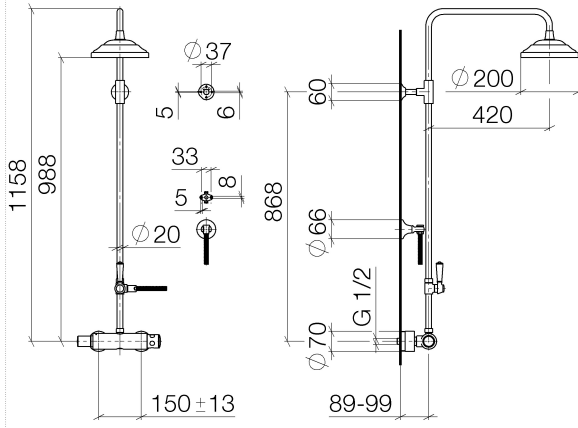

34 459 360

- shower with fixed riser projection 420mm
- rain shower Ø 200 mm
- rain shower with anti-scale system
- max. rainshower flow 14 l/min
- rotary diverter for fixed-riser shower/hand shower
- height of fittings up to rain shower (bottom edge) 985mm
- height of fittings up to top edge of elbow 1160mm
- two-part push-on rosette Ø 65 mm
- rosette for shower holder Ø 65mm
- rosette for wall mounting Ø 60mm
- gauge 150 mm - 13 mm
- metal shower hose 1250mm with integrated anti-twist protection
- 1/2" connection
- Pipe diameter 20 mm
- This product can help a building meet the requirements of Green Building Rating Systems, e.g. LEED®, BREEAM®, DGNB

34 459 360
1:10

Flow rate chart

MADISON Showerpipe with shower thermostat without hand shower - Brushed
Platinum

MADISON

34 459 360
Parts for other
finishes can be found
here: [Chrome](#)

MADISON Showerpipe with shower thermostat without hand shower - Brushed Platinum

MADISON

34 459 360

Spare parts list

No.	Item Number	Name	Quantity used	Delivery time
1	90 12 05 038 20-06	shower	1	10
2	04 28 22 101 20-06	spout	1	10
3	90 14 10 011 00 90	seal	1	2
4	90 17 11 037 01-06	holder	1	-
Spare part can no longer be ordered, please order the replacement item				
5	90 28 22 104 00-06	pipe	1	-
Spare part can no longer be ordered, please order the replacement item				
6	90 17 09 045 01-06	diverter	1	10
7	09 30 30 064-06	screw	1	10
8	09 18 20 011-06	base	1	10
9	09 28 22 013 90	pipe	1	2
10	11 170 370-06	MADISON Lever insert - Brushed Platinum	1	10
11	09 30 30 062-06	screw	1	10
12	09 14 10 122 90	seal	1	2
13	28 104 970-06	Metal shower hose 1/2" x 1/2" x 1250 mm - Brushed Platinum	1	2
14	28 050 410-06	holder	1	60
15	90 28 22 103 00-06	pipe	1	-
Spare part can no longer be ordered, please order the replacement item				
16	90 14 20 002 00 90	seal	1	2
17	04 17 01 044 01-06	fitting	1	10