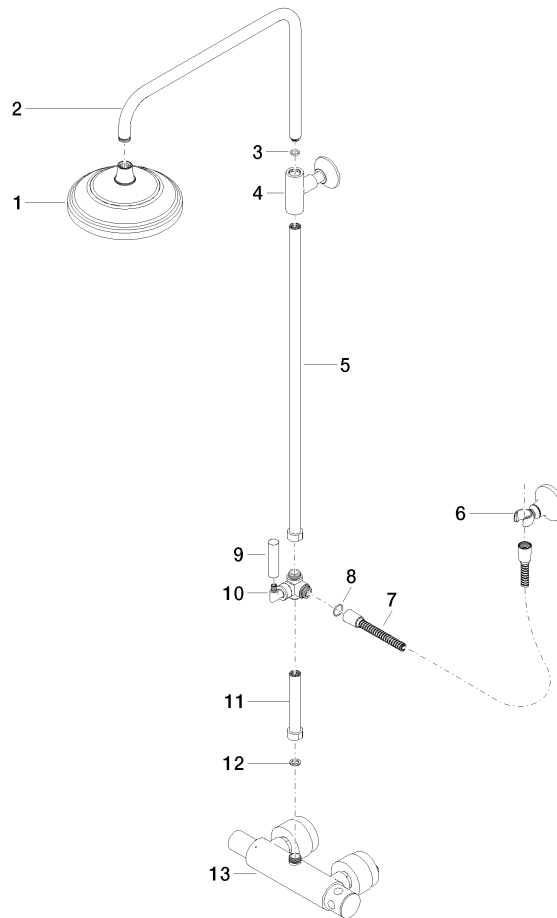

34 459 360

- shower with fixed riser projection 420mm
- rain shower Ø 200 mm
- rain shower with anti-scale system
- max. rainshower flow 14 l/min
- rotary diverter for fixed-riser shower/hand shower
- height of fittings up to rain shower (bottom edge) 985mm
- height of fittings up to top edge of elbow 1160mm
- two-part push-on rosette Ø 65 mm
- rosette for shower holder Ø 65mm
- rosette for wall mounting Ø 60mm
- gauge 150 mm - 13 mm
- metal shower hose 1250mm with integrated anti-twist protection
- 1/2" connection
- Pipe diameter 20 mm
- This product can help a building meet the requirements of Green Building Rating Systems, e.g. LEED®, BREEAM®, DGNB

34 459 360
1:10

Flow rate chart

MADISON Showerpipe with shower thermostat without hand shower - Brushed
Durabronz (23kt Gold)

MADISON

34 459 360

Parts for other
finishes can be found
here: [Chrome](#)

MADISON Showerpipe with shower thermostat without hand shower - Brushed Durabronz (23kt Gold)

MADISON

34 459 360

Spare parts list

No.	Item Number	Name	Quantity used	Delivery time
1	90 12 05 038 20-28	shower	1	20
2	04 28 22 101 20-28	spout	1	20
3	90 14 10 011 00 90	seal	1	2
4	90 17 11 037 01-28	holder	1	-
Spare part can no longer be ordered, please order the replacement item				
5	90 28 22 104 00-28	pipe	1	-
Spare part can no longer be ordered, please order the replacement item				
6	90 17 09 045 01-28	diverter	1	-
Spare part can no longer be ordered, please order the replacement item				
7	09 30 30 064-28	screw	1	20
8	09 18 20 011-28	base	1	20
9	09 28 22 013 90	pipe	1	2
10	11 170 370-28	MADISON Lever insert - Brushed Durabronz (23kt Gold)	1	20
11	09 30 30 062-28	screw	1	20
12	09 14 10 122 90	seal	1	2
13	28 104 970-28	Metal shower hose 1/2" x 1/2" x 1250 mm - Brushed Durabronz (23kt Gold)	1	10
14	28 050 410-28	holder	1	60
15	90 28 22 103 00-28	pipe	1	-
Spare part can no longer be ordered, please order the replacement item				
16	90 14 20 002 00 90	seal	1	2
17	04 17 01 044 01-28	fitting	1	20