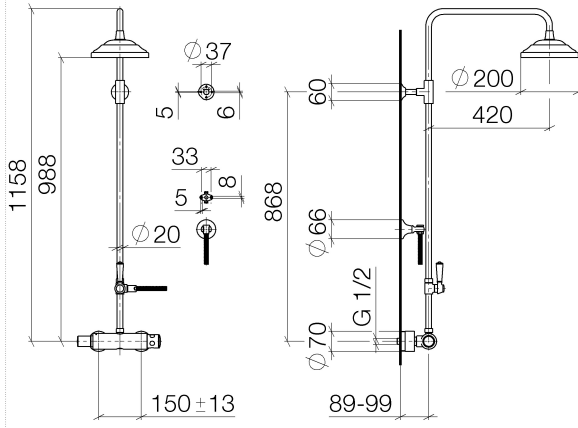

34 459 360

- shower with fixed riser projection 420mm
- rain shower Ø 200 mm
- rain shower with anti-scale system
- max. rainshower flow 14 l/min
- rotary diverter for fixed-riser shower/hand shower
- height of fittings up to rain shower (bottom edge) 985mm
- height of fittings up to top edge of elbow 1160mm
- two-part push-on rosette Ø 65 mm
- rosette for shower holder Ø 65mm
- rosette for wall mounting Ø 60mm
- gauge 150 mm - 13 mm
- metal shower hose 1250mm with integrated anti-twist protection
- 1/2" connection
- Pipe diameter 20 mm
- This product can help a building meet the requirements of Green Building Rating Systems, e.g. LEED®, BREEAM®, DGNB

34 459 360
1:10

Flow rate chart

MADISON Showerpipe with shower thermostat without hand shower - Brushed
Durabronz (23kt Gold)

MADISON

34 459 360

Parts for other
finishes can be found
here: [Chrome](#)

MADISON Showerpipe with shower thermostat without hand shower - Brushed Durabronz (23kt Gold)

MADISON

34 459 360

Spare parts list

No.	Item Number	Name	Quantity used	Delivery time
1	90 12 05 038 20-28	shower	1	20
2	04 28 22 101 20-28	spout	1	20
3	90 14 10 011 00 90	seal	1	2
4	90 17 11 037 01-28	holder	1	-
Spare part can no longer be ordered, please order the replacement item				
5	90 28 22 104 00-28	pipe	1	-
Spare part can no longer be ordered, please order the replacement item				
6	90 17 09 045 01-28	diverter	1	-
Spare part can no longer be ordered, please order the replacement item				
7	09 30 30 064-28	screw	1	20
8	09 18 20 011-28	base	1	20
9	09 28 22 013 90	pipe	1	2
10	11 170 370-28	MADISON Lever insert - Brushed Durabronz (23kt Gold)	1	20
11	09 30 30 062-28	screw	1	20
12	09 14 10 122 90	seal	1	2
13	28 104 970-28	Metal shower hose 1/2" x 1/2" x 1250 mm - Brushed Durabronz (23kt Gold)	1	10
14	28 050 410-28	holder	1	60
15	90 28 22 103 00-28	pipe	1	-
Spare part can no longer be ordered, please order the replacement item				
16	90 14 20 002 00 90	seal	1	2
17	04 17 01 044 01-28	fitting	1	20