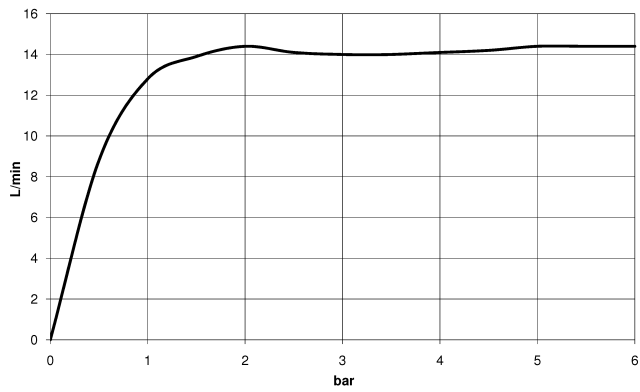

**Showerpipe with shower thermostat without hand shower 220 mm - Brushed Durabronze (23kt Gold)**

TARA

34 459 892

Fits: TARA, VAIA, META

- shower with fixed riser projection 452mm
- overhead shower: rain flow
- rain shower Ø 220 mm
- rain shower with anti-scale system
- max. rainshower flow 14 l/min
- rotary diverter with volume control and shut-off function
- slide-on rosettes Ø 70 mm
- height of fittings up to rain shower (bottom edge) 963mm
- height of fittings up to top edge of elbow 1267mm
- gauge 150 mm - 13 mm
- metal shower hose 1750mm with integrated anti-twist protection
- 1/2" connection
- slide bar
- Pipe diameter 23.5 mm
- quick clearing
- This product can help a building meet the requirements of Green Building Rating Systems, e.g. LEED®, BREEAM®, DGNB

Showerpipe with shower thermostat without hand shower 220 mm - Brushed  
Durabronz (23kt Gold)

---

TARA

34 459 892

**Showerpipe with shower thermostat without hand shower 220 mm - Brushed Durabronz (23kt Gold)**

TARA

34 459 892  
mm [inches]  
M 1:10

**Flow rate chart**

Showerpipe with shower thermostat without hand shower 220 mm - Brushed  
Durabronz (23kt Gold)

TARA

34 459 892

**Product version from 7/1/2022**

Parts for other  
finishes can be found  
here: [Chrome](#)

Showerpipe with shower thermostat without hand shower 220 mm - Brushed  
Durabross (23kt Gold)

TARA

34 459 892