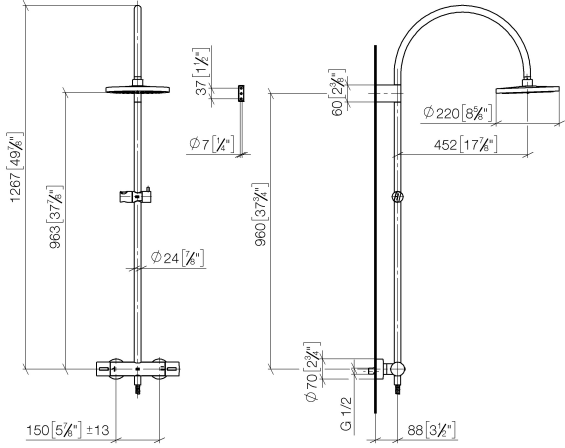

**Showerpipe with shower thermostat without hand shower 220 mm - Brushed Durabronze (23kt Gold)**

TARA

34 459 892

Fits: TARA, VAIA, META

- shower with fixed riser projection 452mm
- overhead shower: rain flow
- rain shower Ø 220 mm
- rain shower with anti-scale system
- max. rainshower flow 14 l/min
- rotary diverter with volume control and shut-off function
- slide-on rosettes Ø 70 mm
- height of fittings up to rain shower (bottom edge) 963mm
- height of fittings up to top edge of elbow 1267mm
- gauge 150 mm - 13 mm
- metal shower hose 1750mm with integrated anti-twist protection
- 1/2" connection
- slide bar
- Pipe diameter 23.5 mm
- quick clearing
- This product can help a building meet the requirements of Green Building Rating Systems, e.g. LEED®, BREEAM®, DGNB

Showerpipe with shower thermostat without hand shower 220 mm - Brushed  
Durabronz (23kt Gold)

---

TARA

34 459 892

**Showerpipe with shower thermostat without hand shower 220 mm - Brushed Durabronz (23kt Gold)**

TARA

34 459 892  
mm [inches]  
M 1:10

**Flow rate chart**

Showerpipe with shower thermostat without hand shower 220 mm - Brushed  
Durabronz (23kt Gold)

TARA

34 459 892

**Product version from 7/1/2022**

Parts for other  
finishes can be found  
here: [Chrome](#)

Showerpipe with shower thermostat without hand shower 220 mm - Brushed  
Durabross (23kt Gold)

TARA

34 459 892