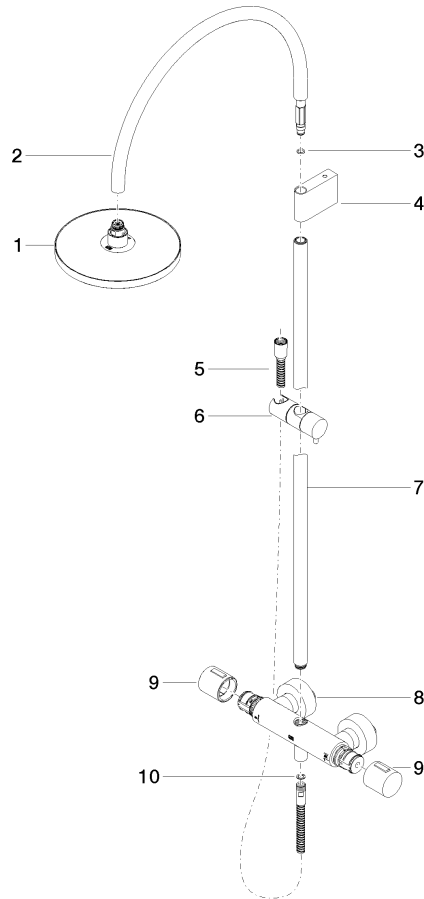

**Showerpipe with shower thermostat without hand shower 220 mm - Brushed Durabronze (23kt Gold)**

TARA

34 459 892

Fits: TARA, VAIA, META

- shower with fixed riser projection 452mm
- overhead shower: rain flow
- rain shower Ø 220 mm
- rain shower with anti-scale system
- max. rainshower flow 14 l/min
- rotary diverter with volume control and shut-off function
- slide-on rosettes Ø 70 mm
- height of fittings up to rain shower (bottom edge) 963mm
- height of fittings up to top edge of elbow 1267mm
- gauge 150 mm - 13 mm
- metal shower hose 1750mm with integrated anti-twist protection
- 1/2" connection
- slide bar
- Pipe diameter 23.5 mm
- quick clearing
- This product can help a building meet the requirements of Green Building Rating Systems, e.g. LEED®, BREEAM®, DGNB

Showerpipe with shower thermostat without hand shower 220 mm - Brushed  
Durabronz (23kt Gold)

---

TARA

34 459 892

**Showerpipe with shower thermostat without hand shower 220 mm - Brushed Durabronz (23kt Gold)**

TARA

34 459 892  
mm [inches]  
M 1:10

**Flow rate chart**

Showerpipe with shower thermostat without hand shower 220 mm - Brushed  
Durabronz (23kt Gold)

TARA

34 459 892

**Product version from 7/1/2022**

Parts for other  
finishes can be found  
here: [Chrome](#)

Showerpipe with shower thermostat without hand shower 220 mm - Brushed  
Durabross (23kt Gold)

TARA

34 459 892