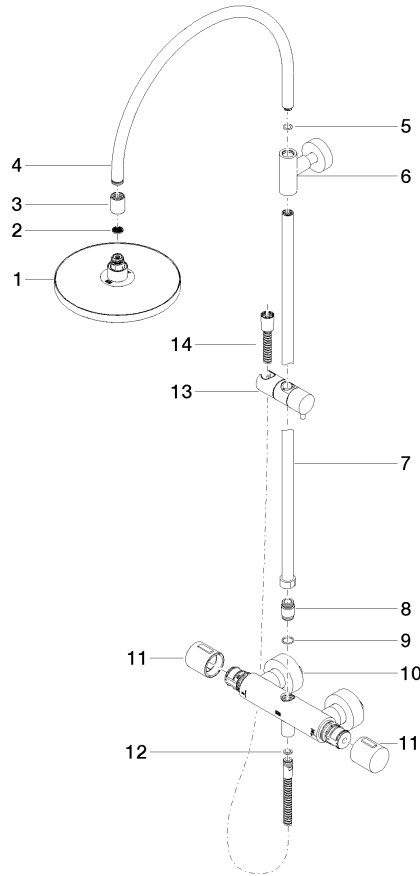

**Showerpipe with shower thermostat without hand shower FlowReduce 220 mm  
- Brushed Bronze**

TARA

34 459 892  
mm [inches]  
M 1:10

**Flow rate chart**

**Codes & Standards**

DIN 4109

ISO 3822

Scottish Water  
Byelaws

UK Water Supply  
Regulations

**Ü-Zeichen**

Showerpipe with shower thermostat without hand shower FlowReduce 220 mm  
- Brushed Bronze

---

TARA

34 459 892

Certificates

---

WRAS\_2204

LGA\_38

Showerpipe with shower thermostat without hand shower FlowReduce 220 mm  
- Brushed Bronze

TARA

34 459 892

**Product version from 9/10/2020**

Parts for other  
finishes can be found  
here: [Chrome](#)

Showerpipe with shower thermostat without hand shower FlowReduce 220 mm  
- Brushed Bronze

---

TARA

34 459 892