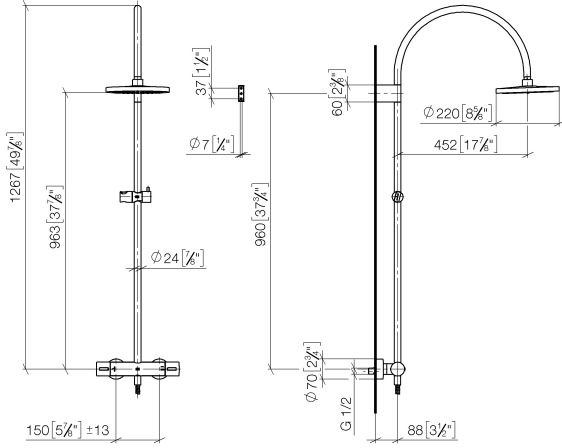

**Showerpipe with shower thermostat without hand shower FlowReduce 220 mm  
- Brushed Bronze**

TARA

34 459 892

Fits: TARA, VAIA, META

- shower with fixed riser projection 452mm
- overhead shower: rain flow
- rain shower Ø 220 mm
- rain shower with anti-scale system
- max. rainshower flow 7 l/min
- rotary diverter with volume control and shut-off function
- slide-on rosettes Ø 70 mm
- height of fittings up to rain shower (bottom edge) 963mm
- height of fittings up to top edge of elbow 1267mm
- gauge 150 mm - 13 mm
- metal shower hose 1750mm with integrated anti-twist protection
- 1/2" connection
- slide bar
- Pipe diameter 23.5 mm
- quick clearing
- This product can help a building meet the requirements of Green Building Rating Systems, e.g. LEED®, BREEAM®, DGNB
- WRAS 2204013

Showerpipe with shower thermostat without hand shower FlowReduce 220 mm  
- Brushed Bronze

---

TARA

34 459 892

Required miscellaneous

---

**Hand shower FlowReduce -  
Brushed Bronze**

28 016 979-42  
0010

**Showerpipe with shower thermostat without hand shower FlowReduce 220 mm  
- Brushed Bronze**

TARA

34 459 892  
mm [inches]  
M 1:10

**Flow rate chart**

**Codes & Standards**

DIN 4109

ISO 3822

Scottish Water  
Byelaws

UK Water Supply  
Regulations

**Ü-Zeichen**

Showerpipe with shower thermostat without hand shower FlowReduce 220 mm  
- Brushed Bronze

---

TARA

34 459 892

Certificates

---