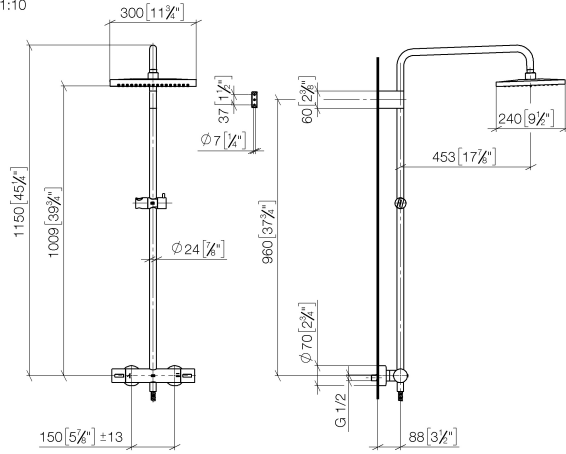

Showerpipe with shower thermostat without hand shower - Platinum

34 459 980 Product version from 7/1/2022

- shower with fixed riser projection 453mm
- overhead shower: rain flow
- rain shower 300 x 240mm
- rain shower with anti-scale system
- max. rainshower flow 14 l/min
- rotary diverter with volume control and shut-off function
- slide-on rosettes Ø 70 mm
- height of fittings up to rain shower (bottom edge) 1009mm
- height of fittings up to top edge of elbow 1150mm
- gauge 150 mm - 13 mm
- metal shower hose 1750mm with integrated anti-twist protection
- 1/2" connection
- slide bar
- Pipe diameter 23.5 mm
- quick clearing
- This product can help a building meet the requirements of Green Building Rating Systems, e.g. LEED®, BREEAM®, DGNB

Intrinsic protection against back flow.

	Platinum	34 459 980-08 0050
	Chrome	34 459 980-00 0050
	Brushed Platinum	34 459 980-06 0050
	Dark Chrome	34 459 980-19 0050
	Brushed Light Gold	34 459 980-27 0050
	Brushed Durabronze (23kt Gold)	34 459 980-28 0050
	Matte Black	34 459 980-33 0050
	Brushed Champagne (22kt Gold)	34 459 980-46 0050
	Champagne (22kt Gold)	34 459 980-47 0050
	Brushed Chrome	34 459 980-93 0050
	Brushed Dark Platinum	34 459 980-99 0050

Showerpipe with shower thermostat without hand shower - Platinum

34 459 980 Product version from 7/1/2022

mm [inches]
1:10

Flow rate chart

Showerpipe with shower thermostat without hand shower - Platinum

34 459 980 Product version from 7/1/2022

Parts for other finishes can be found here: [Chrome](#)

Spare parts list

No.	Item Number	Name	Quantity used	Delivery time
1	04 12 05 063 10-08	shower	1	40
2	09 23 01 039 90	sieve	1	2
3	90 28 22 348 00-08	pipe	1	40
4	90 17 11 150 00-08	holder	1	40
5	90 28 22 349 00-08	pipe	1	40
6	04 17 01 250 00-08	connection	1	40
7	90 17 33 015 00-08	handle	1	40
8	90 14 20 026 00 90	seal	1	2
9	12 570 970-08	Slide unit - Platinum	1	40
10	28 322 970-08	Metal shower hose 1/2" x 3/8" x 1750 mm - Platinum	1	40