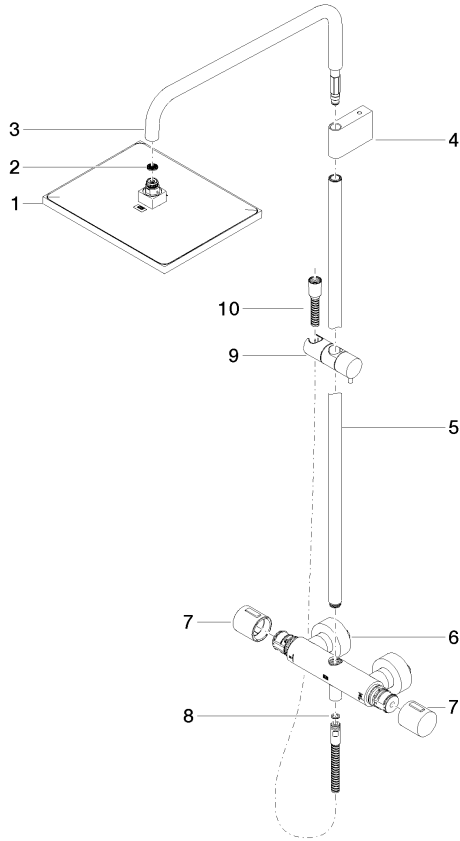

Showerpipe with shower thermostat without hand shower - Platinum

34 459 980 Product version from 7/1/2022

- shower with fixed riser projection 453mm
- overhead shower: rain flow
- rain shower 300 x 240mm
- rain shower with anti-scale system
- max. rainshower flow 14 l/min
- rotary diverter with volume control and shut-off function
- slide-on rosettes Ø 70 mm
- height of fittings up to rain shower (bottom edge) 1009mm
- height of fittings up to top edge of elbow 1150mm
- gauge 150 mm - 13 mm
- metal shower hose 1750mm with integrated anti-twist protection
- 1/2" connection
- slide bar
- Pipe diameter 23.5 mm
- quick clearing
- This product can help a building meet the requirements of Green Building Rating Systems, e.g. LEED®, BREEAM®, DGNB

Showerpipe with shower thermostat without hand shower - Platinum

34 459 980 Product version from 7/1/2022

mm [inches]
1:10

Flow rate chart

Showerpipe with shower thermostat without hand shower - Platinum

34 459 980 Product version from 7/1/2022

Parts for other finishes can be found here: [Chrome](#)

Spare parts list

No.	Item Number	Name	Quantity used	Delivery time
1	04 12 05 063 10-08	shower	1	40
2	09 23 01 039 90	sieve	1	2
3	90 28 22 348 00-08	pipe	1	40
4	90 17 11 150 00-08	holder	1	40
5	90 28 22 349 00-08	pipe	1	40
6	04 17 01 250 00-08	connection	1	40
7	90 17 33 015 00-08	handle	1	40
8	90 14 20 026 00 90	seal	1	2
9	12 570 970-08	Slide unit - Platinum	1	40
10	28 322 970-08	Metal shower hose 1/2" x 3/8" x 1750 mm - Platinum	1	40