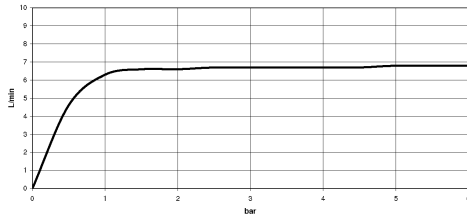

Showerpipe with shower thermostat without hand shower - Platinum

34 459 980 Product version from 7/1/2022

- shower with fixed riser projection 453mm
- overhead shower: rain flow
- rain shower 300 x 240mm
- rain shower with anti-scale system
- max. rainshower flow 14 l/min
- rotary diverter with volume control and shut-off function
- slide-on rosettes Ø 70 mm
- height of fittings up to rain shower (bottom edge) 1009mm
- height of fittings up to top edge of elbow 1150mm
- gauge 150 mm - 13 mm
- metal shower hose 1750mm with integrated anti-twist protection
- 1/2" connection
- slide bar
- Pipe diameter 23.5 mm
- quick clearing
- This product can help a building meet the requirements of Green Building Rating Systems, e.g. LEED®, BREEAM®, DGNB

Intrinsic protection against back flow.

	Platinum	34 459 980-08 0050
	Chrome	34 459 980-00 0050
	Brushed Platinum	34 459 980-06 0050
	Dark Chrome	34 459 980-19 0050
	Brushed Light Gold	34 459 980-27 0050
	Brushed Durabronze (23kt Gold)	34 459 980-28 0050
	Matte Black	34 459 980-33 0050
	Brushed Champagne (22kt Gold)	34 459 980-46 0050
	Champagne (22kt Gold)	34 459 980-47 0050
	Brushed Chrome	34 459 980-93 0050
	Brushed Dark Platinum	34 459 980-99 0050

Showerpipe with shower thermostat without hand shower - Platinum

34 459 980 Product version from 7/1/2022

mm [inches]
1:10

Flow rate chart

Showerpipe with shower thermostat without hand shower - Platinum

34 459 980 Product version from 7/1/2022