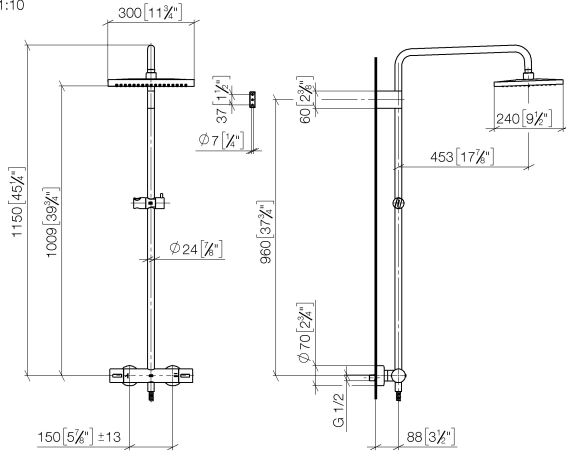

Showerpipe with shower thermostat without hand shower - Champagne (22kt Gold)

34 459 980

- shower with fixed riser projection 453mm
- overhead shower: rain flow
- rain shower 300 x 240mm
- rain shower with anti-scale system
- max. rainshower flow 14 l/min
- rotary diverter with volume control and shut-off function
- slide-on rosettes Ø 70 mm
- height of fittings up to rain shower (bottom edge) 1009mm
- height of fittings up to top edge of elbow 1150mm
- gauge 150 mm - 13 mm
- metal shower hose 1750mm with integrated anti-twist protection
- 1/2" connection
- slide bar
- Pipe diameter 23.5 mm
- quick clearing
- This product can help a building meet the requirements of Green Building Rating Systems, e.g. LEED®, BREEAM®, DGNB

Intrinsic protection against back flow.

	Champagne (22kt Gold)	34 459 980-47 0050
	Chrome	34 459 980-00 0050
	Brushed Platinum	34 459 980-06 0050
	Platinum	34 459 980-08 0050
	Dark Chrome	34 459 980-19 0050
	Brushed Light Gold	34 459 980-27 0050
	Brushed Durabronze (23kt Gold)	34 459 980-28 0050
	Matte Black	34 459 980-33 0050
	Brushed Champagne (22kt Gold)	34 459 980-46 0050
	Brushed Chrome	34 459 980-93 0050
	Brushed Dark Platinum	34 459 980-99 0050

Showerpipe with shower thermostat without hand shower - Champagne (22kt Gold)

34 459 980
mm [inches]
1:10

Flow rate chart

Showerpipe with shower thermostat without hand shower - Champagne (22kt Gold)

34 459 980
Parts for other
finishes can be found
here: [Chrome](#)