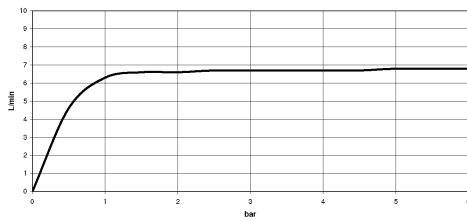

Showerpipe with shower thermostat without hand shower - Champagne (22kt Gold)

34 459 980

- shower with fixed riser projection 453mm
- overhead shower: rain flow
- rain shower 300 x 240mm
- rain shower with anti-scale system
- max. rainshower flow 14 l/min
- rotary diverter with volume control and shut-off function
- slide-on rosettes Ø 70 mm
- height of fittings up to rain shower (bottom edge) 1009mm
- height of fittings up to top edge of elbow 1150mm
- gauge 150 mm - 13 mm
- metal shower hose 1750mm with integrated anti-twist protection
- 1/2" connection
- slide bar
- Pipe diameter 23.5 mm
- quick clearing
- This product can help a building meet the requirements of Green Building Rating Systems, e.g. LEED®, BREEAM®, DGNB

Intrinsic protection against back flow.

	Champagne (22kt Gold)	34 459 980-47 0050
	Chrome	34 459 980-00 0050
	Brushed Platinum	34 459 980-06 0050
	Platinum	34 459 980-08 0050
	Dark Chrome	34 459 980-19 0050
	Brushed Light Gold	34 459 980-27 0050
	Brushed Durabronze (23kt Gold)	34 459 980-28 0050
	Matte Black	34 459 980-33 0050
	Brushed Champagne (22kt Gold)	34 459 980-46 0050
	Brushed Chrome	34 459 980-93 0050
	Brushed Dark Platinum	34 459 980-99 0050

Showerpipe with shower thermostat without hand shower - Champagne (22kt Gold)

34 459 980
mm [inches]
1:10

Flow rate chart

Showerpipe with shower thermostat without hand shower - Champagne (22kt Gold)

34 459 980
Parts for other
finishes can be found
here: [Chrome](#)