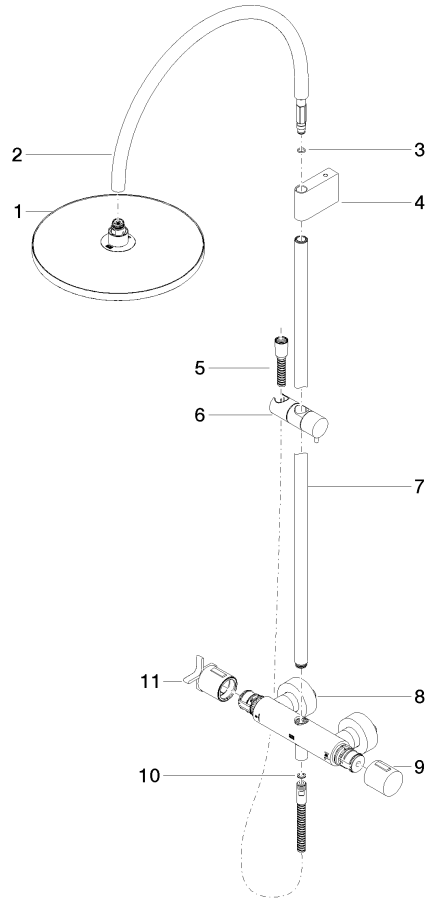

VAIA Shower pipe - Brushed Champagne (22kt Gold)

34 460 809

- shower with fixed riser projection 453mm
- overhead shower: rain flow
- rain shower Ø 300 mm
- rain shower with anti-scale system
- max. rainshower flow 14 l/min
- rotary diverter with volume control and shut-off function
- slide-on rosettes Ø 70 mm
- height of fittings up to rain shower (bottom edge) 959mm
- height of fittings up to top edge of elbow 1267mm
- gauge 150 mm - 13 mm
- metal shower hose 1750mm with integrated anti-twist protection
- 1/2" connection
- slide bar
- Pipe diameter 23.5 mm

This article does not include a hand shower!

Intrinsic protection against back flow.

	Brushed Champagne (22kt Gold)	34 460 809-46 0050
	Chrome	34 460 809-00 0050
	Brushed Platinum	34 460 809-06 0050
	Platinum	34 460 809-08 0050
	Dark Chrome	34 460 809-19 0050
	Brushed Durabronze (23kt Gold)	34 460 809-28 0050
	Brushed Bronze	34 460 809-42 0050
	Champagne (22kt Gold)	34 460 809-47 0050
	Brushed Dark Platinum	34 460 809-99 0050

VAIA Shower pipe - Brushed Champagne (22kt Gold)

34 460 809

Flow rate chart

VAIA Shower pipe - Brushed Champagne (22kt Gold)

34 460 809

Parts for other finishes can be found here: [Chrome](#)

Spare parts list

No.	Item Number	Name	Quantity used	Delivery time
1	90 12 05 091 00-46	shower	1	30
2	04 28 22 346 00-46	pipe	1	60
3	09 14 10 008 90	seal	1	2
4	90 17 11 150 00-46	holder	1	30
5	28 322 970-46	Metal shower hose 1/2" x 3/8" x 1750 mm - Brushed Champagne (22kt Gold)	1	30
6	12 570 970-46	Slide unit - Brushed Champagne (22kt Gold)	1	30
7	90 28 22 349 00-46	pipe	1	30
8	04 17 01 250 00-46	connection	1	60
9	90 17 33 015 00-46	handle	1	30
10	90 14 20 026 00 90	seal	1	2
11	90 17 33 030 00-46	handle	1	30