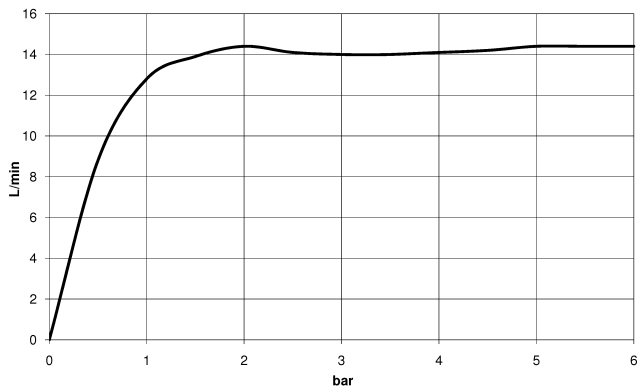

VAIA Shower pipe - Brushed Champagne (22kt Gold)

34 460 809

- shower with fixed riser projection 453mm
- overhead shower: rain flow
- rain shower Ø 300 mm
- rain shower with anti-scale system
- max. rainshower flow 14 l/min
- rotary diverter with volume control and shut-off function
- slide-on rosettes Ø 70 mm
- height of fittings up to rain shower (bottom edge) 959mm
- height of fittings up to top edge of elbow 1267mm
- gauge 150 mm - 13 mm
- metal shower hose 1750mm with integrated anti-twist protection
- 1/2" connection
- slide bar
- Pipe diameter 23.5 mm

This article does not include a hand shower!

Intrinsic protection against back flow.

	Brushed Champagne (22kt Gold)	34 460 809-46 0050
	Chrome	34 460 809-00 0050
	Brushed Platinum	34 460 809-06 0050
	Platinum	34 460 809-08 0050
	Dark Chrome	34 460 809-19 0050
	Brushed Durabronze (23kt Gold)	34 460 809-28 0050
	Brushed Bronze	34 460 809-42 0050
	Champagne (22kt Gold)	34 460 809-47 0050
	Brushed Dark Platinum	34 460 809-99 0050

VAIA Shower pipe - Brushed Champagne (22kt Gold)

34 460 809

Flow rate chart

VAIA Shower pipe - Brushed Champagne (22kt Gold)

34 460 809

Parts for other finishes can be found here: [Chrome](#)

Spare parts list

No.	Item Number	Name	Quantity used	Delivery time
1	90 12 05 091 00-46	shower	1	30
2	04 28 22 346 00-46	pipe	1	60
3	09 14 10 008 90	seal	1	2
4	90 17 11 150 00-46	holder	1	30
5	28 322 970-46	Metal shower hose 1/2" x 3/8" x 1750 mm - Brushed Champagne (22kt Gold)	1	30
6	12 570 970-46	Slide unit - Brushed Champagne (22kt Gold)	1	30
7	90 28 22 349 00-46	pipe	1	30
8	04 17 01 250 00-46	connection	1	60
9	90 17 33 015 00-46	handle	1	30
10	90 14 20 026 00 90	seal	1	2
11	90 17 33 030 00-46	handle	1	30