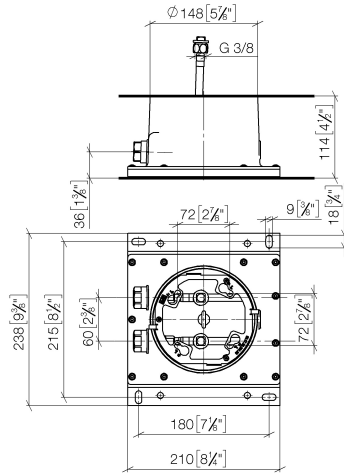

## Concealed ceiling installation box with ceiling fixing -

---

35 041 970 90

- concealed rough parts
- 2x female thread 1/2" connections
- For simultaneous control of the jet types, we recommend the xTool thermostat module
- Not suitable for use in a steam room.

**Concealed ceiling installation box with ceiling fixing -**

35 041 970 90

mm [inches]

**Concealed ceiling installation box with ceiling fixing -**

35 041 970 90

**Spare parts list**

No.	Item Number	Name	Quantity used	Delivery time
1	90 30 30 208 00 90	screw	1	2
2	90 17 20 239 00 90	flange	1	2