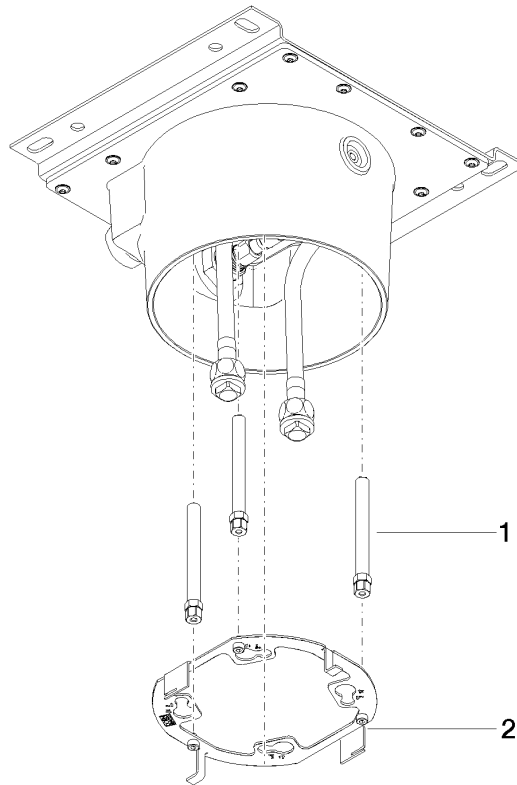

## Concealed ceiling installation box with ceiling fixing -

---

35 041 970 90

- concealed rough parts
- 2x female thread 1/2" connections
- For simultaneous control of the jet types, we recommend the xTool thermostat module
- Not suitable for use in a steam room.

**Concealed ceiling installation box with ceiling fixing -**

35 041 970 90

mm [inches]

**Concealed ceiling installation box with ceiling fixing -**

35 041 970 90

**Spare parts list**

No.	Item Number	Name	Quantity used	Delivery time
1	90 30 30 208 00 90	screw	1	2
2	90 17 20 239 00 90	flange	1	2