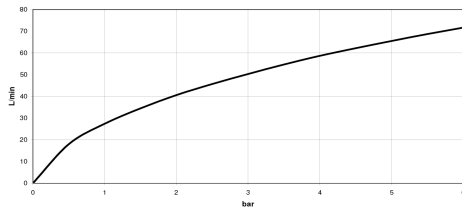

## Concealed three-way diverter -

35 104 970 90

mm [inches]

	min	max
Domicil	60 [2 3/8"]	105 [4 1/8"]
Source	73 [2 7/8"]	123 [4 7/8"]
Square	73 [2 7/8"]	123 [4 7/8"]
Madison	73 [2 7/8"]	138 [5 3/8"]
LULLU	73 [2 7/8"]	148 [5 3/4"]
Madison Flair	73 [2 7/8"]	148 [5 7/8"]
Just	78 [3 1/8"]	148 [5 7/8"]
LaFleur	83 [3 1/4"]	148 [5 7/8"]
Supernova	83 [3 1/4"]	148 [5 7/8"]
Tara	83 [3 1/4"]	148 [5 7/8"]
Vaia	83 [3 1/4"]	148 [5 7/8"]
MEM	108 [4 1/4"]	148 [5 7/8"]
CL_1	108 [4 1/4"]	148 [5 7/8"]

### Flow rate chart