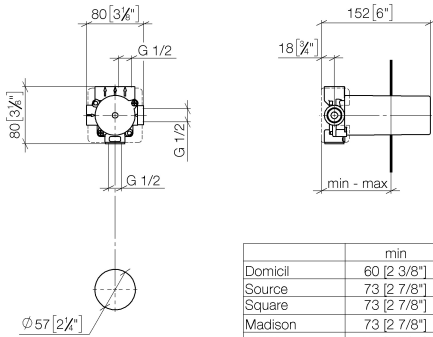

## Concealed three-way diverter -

---

35 104 970 90

- red brass, lead-free
- 2x female thread 1/2" connections
- 3x female thread 1/2" outlet
- cut-to-length spindle and sleeve
- dust cover
- anti-water packing
- soundproofing
- WRAS 1609056

## Concealed three-way diverter -

35 104 970 90

mm [inches]

	min	max
Domicil	60 [2 3/8"]	105 [4 1/8"]
Source	73 [2 7/8"]	123 [4 7/8"]
Square	73 [2 7/8"]	123 [4 7/8"]
Madison	73 [2 7/8"]	138 [5 3/8"]
LULLU	73 [2 7/8"]	148 [5 3/4"]
Madison Flair	73 [2 7/8"]	148 [5 7/8"]
Just	78 [3 1/8"]	148 [5 7/8"]
LaFleur	83 [3 1/4"]	148 [5 7/8"]
Supernova	83 [3 1/4"]	148 [5 7/8"]
Tara	83 [3 1/4"]	148 [5 7/8"]
Vaia	83 [3 1/4"]	148 [5 7/8"]
MEM	108 [4 1/4"]	148 [5 7/8"]
CL_1	108 [4 1/4"]	148 [5 7/8"]

### Flow rate chart

### Certificates

LGA\_28456.

**Concealed three-way diverter -**

35 104 970 90

**Spare parts list**

No.	Item Number	Name	Quantity used	Delivery time
1	09 31 11 151 90	pin	2	2
2	90 30 11 085 00 90	set	1	2
3	09 29 06 025 90	spindle	1	2
4	09 21 02 124 90	lid	1	2
5	09 21 02 125 90	cap	1	2
6	09 14 03 109 90	seal	1	2
7	90 18 40 077 00 90	spindle	1	2
8	09 16 01 026 90	ring	1	2
9	90 12 12 002 00 90	fixing cap	2	2
10	90 18 40 077 01 90	spindle	1	2