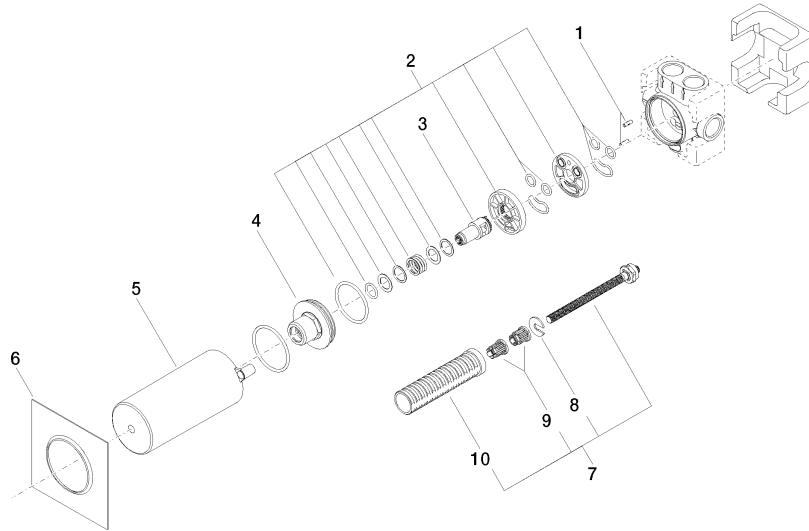

## Concealed three-way diverter -

---

35 104 970 90

- red brass, lead-free
- 2x female thread 1/2" connections
- 3x female thread 1/2" outlet
- cut-to-length spindle and sleeve
- dust cover
- anti-water packing
- soundproofing
- WRAS 1609056

## Concealed three-way diverter -

35 104 970 90

mm [inches]

	min	max
Domicil	60 [2 3/8"]	105 [4 1/8"]
Source	73 [2 7/8"]	123 [4 7/8"]
Square	73 [2 7/8"]	123 [4 7/8"]
Madison	73 [2 7/8"]	138 [5 3/8"]
LULLU	73 [2 7/8"]	148 [5 3/4"]
Madison Flair	73 [2 7/8"]	148 [5 7/8"]
Just	78 [3 1/8"]	148 [5 7/8"]
LaFleur	83 [3 1/4"]	148 [5 7/8"]
Supernova	83 [3 1/4"]	148 [5 7/8"]
Tara	83 [3 1/4"]	148 [5 7/8"]
Vaia	83 [3 1/4"]	148 [5 7/8"]
MEM	108 [4 1/4"]	148 [5 7/8"]
CL_1	108 [4 1/4"]	148 [5 7/8"]

### Flow rate chart

### Certificates

LGA\_28456.

**Concealed three-way diverter -**

35 104 970 90

**Spare parts list**

No.	Item Number	Name	Quantity used	Delivery time
1	09 31 11 151 90	pin	2	2
2	90 30 11 085 00 90	set	1	2
3	09 29 06 025 90	spindle	1	2
4	09 21 02 124 90	lid	1	2
5	09 21 02 125 90	cap	1	2
6	09 14 03 109 90	seal	1	2
7	90 18 40 077 00 90	spindle	1	2
8	09 16 01 026 90	ring	1	2
9	90 12 12 002 00 90	fixing cap	2	2
10	90 18 40 077 01 90	spindle	1	2