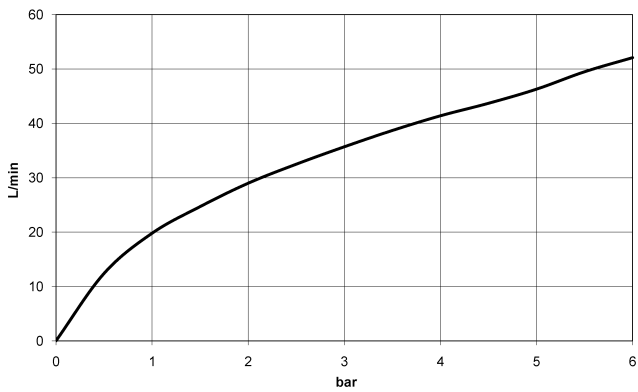

## Concealed three-way diverter -

---

35 203 970 90

- red brass, lead-free
- 1x female thread 1/2" connections
- 3x female thread 1/2" outlet
- cut-to-length spindle and sleeve
- dust cover
- anti-water packing
- soundproofing
- WRAS 2307045

**Concealed three-way diverter -**

35 203 970 90

**Flow rate chart**

**Codes & Standards**

Scottish Water  
Byelaws

UK Water Supply  
Regulations