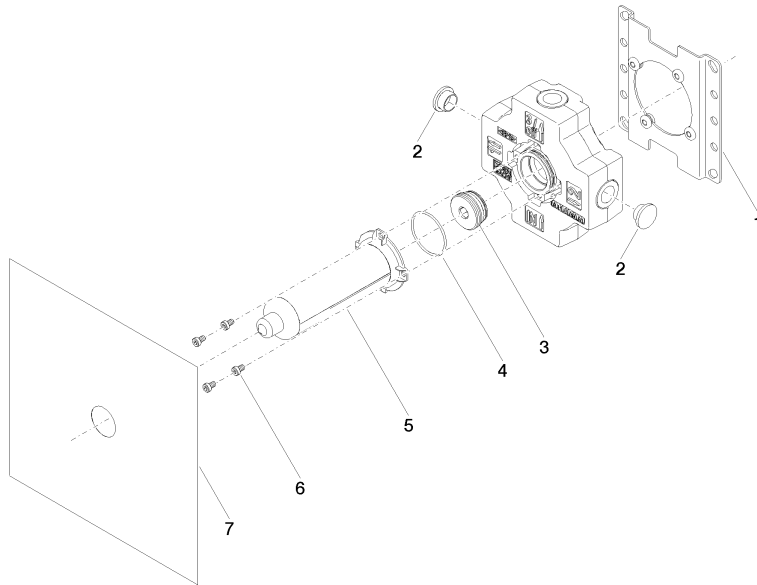

Concealed three-way diverter -

35 203 970 90

Product version from 4/1/2022