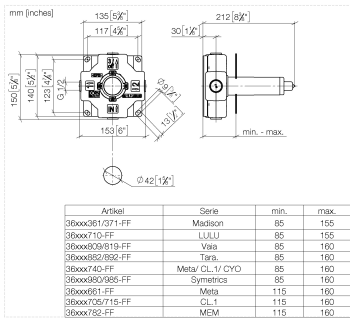

## Concealed three-way diverter -

---

35 203 970 90

- red brass, lead-free
- 1x female thread 1/2" connections
- 3x female thread 1/2" outlet
- cut-to-length spindle and sleeve
- dust cover
- anti-water packing
- soundproofing
- WRAS 2307045

**Concealed three-way diverter -**

35 203 970 90

**Flow rate chart**

**Codes & Standards**

Scottish Water  
Byelaws

UK Water Supply  
Regulations