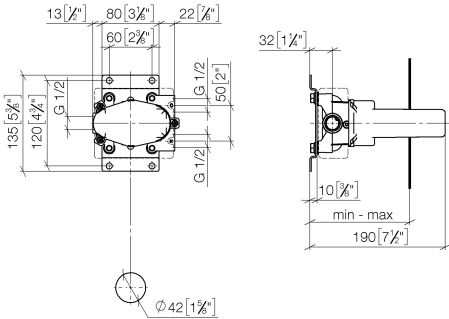

## xGATE Concealed mixer valve with volume control -

---

35 691 970 90

- red brass, lead-free
- 2x female thread 1/2" connections
- 1x female thread 1/2" outlet
- dust cover
- 2x anti-water packing
- soundproofing
- gauge 60 mm
- suitable for xGRID (when using installation track + 12 mm recess depth)
- WRAS

Only for use with basin spouts or hand shower

**xGATE Concealed mixer valve with volume control -**

35 691 970 90

mm [inches]

	min	max
Symetrics	103 [4\"/>	

**Flow rate chart**

**Codes & Standards**

DIN 4109

EN 200

ISO 3822

Scottish Water  
Byelaws

UK Water Supply  
Regulations

Ü-Zeichen

VA-Zeichen

XP P 41-280

**Spare parts list**

No.	Item Number	Name	Quantity used	Delivery time
	1 04 30 31 024 01 90	fixing set	2	2
	2 09 30 30 152 90	screw	8	2
	3 09 30 11 139 90	disc	8	2
	4 09 17 20 094 90	holder	1	2
	5 09 11 11 033 90	accessories	1	60
	6 09 14 10 132 90	seal	3	2
	7 09 31 20 027 10-00	plug	3	10
	8 09 14 10 068 90	seal	1	2
	9 09 14 10 112 90	seal	1	2
	10 04 30 11 149 00 90	plug	1	2
	11 04 31 20 006 00 90	plug	1	2
	12 09 23 01 131 90	back-flow preventer	2	2
	13 90 14 10 077 00 90	seal	2	2
	14 09 24 04 224 10 90	nipple	2	2
	15 90 14 10 055 00 90	seal	2	2
	16 09 30 30 112 90	screw	3	2
	17 09 21 02 135 90	cap	1	2
	18 04 14 03 114 00 90	gasket kit	1	2
	19 04 17 20 100 00 90	fixing set	1	2
	20 09 17 20 100 90	holder	1	60