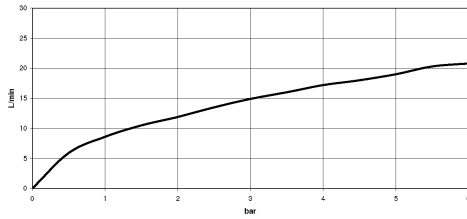

Only for use with basin spouts or hand shower

**xGATE Concealed mixer valve with volume control -**

35 691 970 90

mm [inches]

	min	max
Symetrics	103 [4\"/>	

**Flow rate chart**

**Codes & Standards**

DIN 4109

EN 200

ISO 3822

Scottish Water  
Byelaws

UK Water Supply  
Regulations

Ü-Zeichen

VA-Zeichen

XP P 41-280