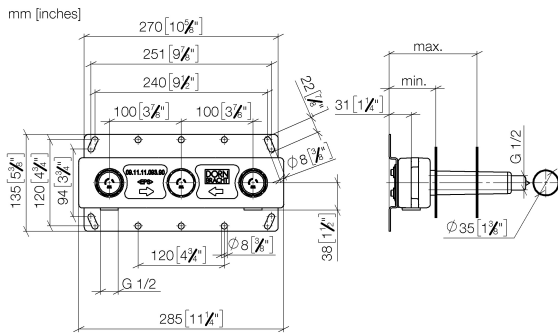

Concealed wall-mounted mixer centred spout -

35 700 970 90

- 3x dust cover
- 2x female thread 1/2" connections
- 1x female thread 1/2" outlet
- 3x sealing plug 1/2"
- gauge 100 mm

Concealed wall-mounted mixer centred spout -

35 700 970 90

		min	max
36xxx361-FF	Madison	85 [3 3/8"]	145 [5 5/8"]
36xxx809/819-FF	Vaia	85 [3 3/8"]	145 [5 5/8"]
36xxx882/892-FF	Tara	85 [3 3/8"]	145 [5 5/8"]
36xxx811-FF	CYO	85 [3 3/8"]	145 [5 5/8"]
36xxx705-FF	CL. 1	110 [4 3/8"]	150 [5 7/8"]
36xxx782-FF	MEM	110 [4 3/8"]	150 [5 7/8"]

Certificates

WRAS_2211003.

Concealed wall-mounted mixer centred spout -

35 700 970 90

Spare parts list

No.	Item Number	Name	Quantity used	Delivery time
1	04 17 20 251 00 90	base	1	60
2	04 30 31 024 01 90	fixing set	2	2
3	09 31 20 092 90	plug	1	2
4	04 31 20 037 00 90	plug	2	2
5	09 21 02 173 90	cap	1	2
6	04 21 02 173 01 90	cap	2	2
7	90 23 01 174 00 90	sleeve	1	2
8	04 14 03 072 01 90	gasket kit	3	2