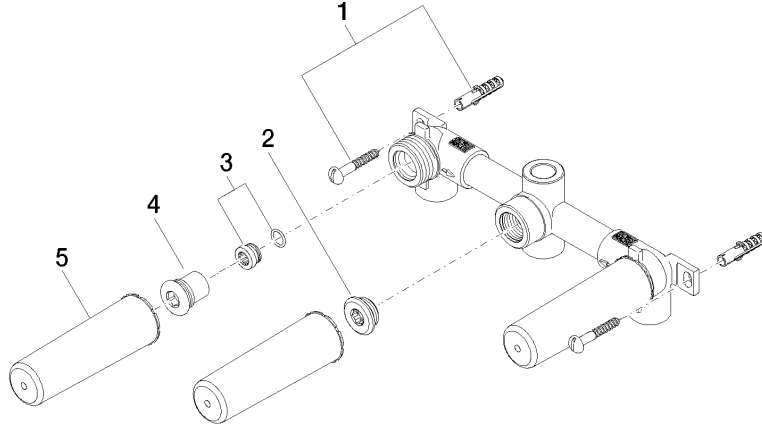

Concealed wall-mounted mixer centred spout -

35 707 970 90

- 3x dust cover
- 2x female thread 1/2" connections
- 1x female thread 1/2" outlet
- 3x sealing plug 1/2"
- gauge 100 mm
- lead-free
- WRAS 1702022

Concealed wall-mounted mixer centred spout -

35 707 970 90

mm [inches]

	min	max
Madison	55 2 1/8"	115 4 1/2"
Square	55 2 1/8"	110 4 3/8"
Circle	55 2 1/8"	130 5 1/8"
Vaia	60 2 3/8"	132 5 1/4"
Domicil	60 2 1/2"	100 3 7/8"
Deque	70 2 3/4"	135 5 3/8"
Gentle	70 2 3/4"	135 5 3/8"
LaFleur	70 2 3/4"	135 5 3/8"
Selv	70 2 3/4"	135 5 3/8"
Supernova	70 2 3/4"	135 5 3/8"
Symetrics	70 2 3/4"	135 5 3/8"
Tara	70 2 3/4"	135 5 3/8"
CL_2	93 3 5/8"	115 4 1/2"
MEM	93 3 5/8"	138 5 3/8"
CL_1	93 3 5/8"	138 5 3/8"
La Fleur Cl.	102 4"	144 5 5/8"

Certificates

ETA_19023.

LGA_19175.

ACS_20 ACC LY 735.

Concealed wall-mounted mixer centred spout -

35 707 970 90

Spare parts list

No.	Item Number	Name	Quantity used	Delivery time
1	04 30 31 024 01 90	fixing set	2	2
2	04 31 20 006 00 90	plug	1	2
3	04 29 05 018 10 90	nipple	2	2
4	04 31 20 037 00 90	plug	2	2
5	09 21 02 102 90	cap	3	2