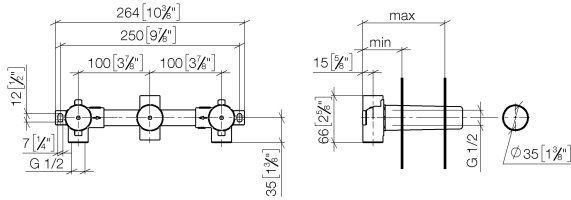

Concealed wall-mounted mixer centred spout -

35 707 970 90

- 3x dust cover
- 2x female thread 1/2" connections
- 1x female thread 1/2" outlet
- 3x sealing plug 1/2"
- gauge 100 mm
- lead-free
- WRAS 1702022

Concealed wall-mounted mixer centred spout -

35 707 970 90

mm [inches]

	min	max
Madison	55 2 1/8"	115 4 1/2"
Square	55 2 1/8"	110 4 3/8"
Circle	55 2 1/8"	130 5 1/8"
Vaia	60 2 3/8"	132 5 1/4"
Domicil	60 2 1/2"	100 3 7/8"
Deque	70 2 3/4"	135 5 3/8"
Gentle	70 2 3/4"	135 5 3/8"
LaFleur	70 2 3/4"	135 5 3/8"
Selv	70 2 3/4"	135 5 3/8"
Supernova	70 2 3/4"	135 5 3/8"
Symetrics	70 2 3/4"	135 5 3/8"
Tara	70 2 3/4"	135 5 3/8"
CL_2	93 3 5/8"	115 4 1/2"
MEM	93 3 5/8"	138 5 3/8"
CL_1	93 3 5/8"	138 5 3/8"
La Fleur Cl.	102 4"	144 5 5/8"

Certificates

ETA_19023.

LGA_19175.

ACS_20 ACC LY 735.

Concealed wall-mounted mixer centred spout -

35 707 970 90

Spare parts list

No.	Item Number	Name	Quantity used	Delivery time
1	04 30 31 024 01 90	fixing set	2	2
2	04 31 20 006 00 90	plug	1	2
3	04 29 05 018 10 90	nipple	2	2
4	04 31 20 037 00 90	plug	2	2
5	09 21 02 102 90	cap	3	2