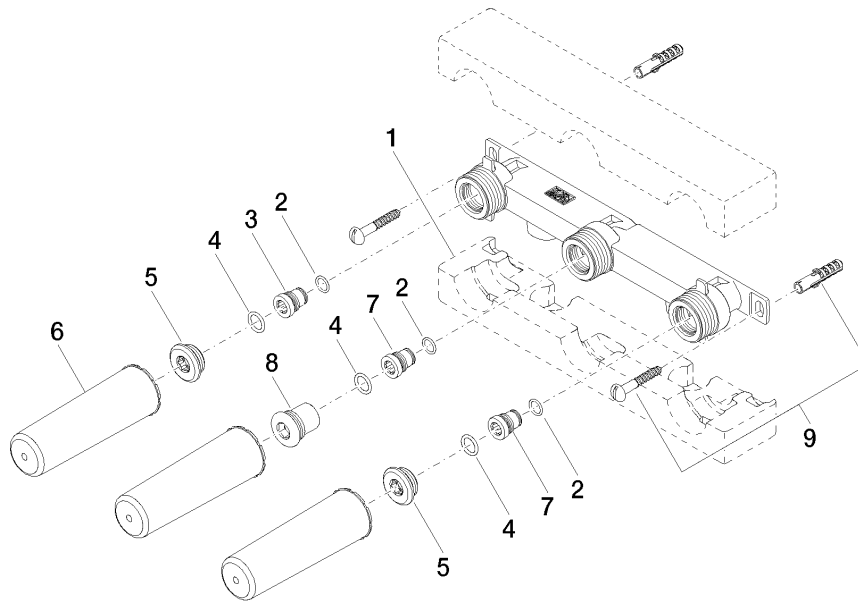

Concealed wall-mounted mixer spout on left -

35 713 970 90

- red brass, lead-free
- 2x female thread 1/2" connections
- 3x female thread 1/2" outlet
- 3x sealing plug 1/2"
- 3x dust cover
- soundproofing
- gauge 100 mm
- WRAS 1702022

Concealed wall-mounted mixer spout on left -

35 713 970 90

mm [inches]

	min	max
Supernova	65 [2 1/2"]	130 [5 1/8"]
Deque	65 [2 1/2"]	130 [5 1/8"]
Tara	65 [2 1/2"]	130 [5 1/8"]
Vaia	64 [2 1/2"]	136 [5 3/8"]
CL 2	97 [3 7/8"]	120 [4 3/4"]

Flow rate chart

Certificates

LGA_19170.

ACS_21 ACC LY 141. LGA_19175.

Concealed wall-mounted mixer spout on left -

35 713 970 90

Spare parts list

No.	Item Number	Name	Quantity used	Delivery time
1	09 11 11 043 90	accessories	1	2
2	09 14 10 042 90	seal	3	2
3	09 24 03 209 10 90	nipple	1	2
4	09 14 10 003 90	seal	3	2
5	04 31 20 006 00 90	plug	2	2
6	09 21 02 102 90	cap	3	2
7	09 24 03 210 10 90	nipple	2	2
8	04 31 20 037 00 90	plug	1	2
9	04 30 31 024 01 90	fixing set	1	2