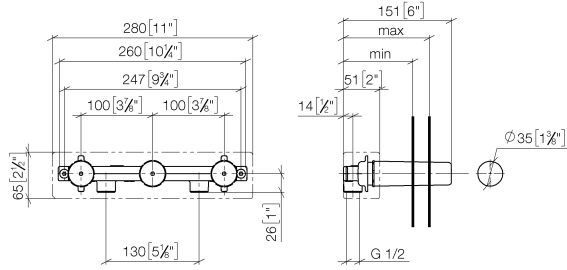

Concealed wall-mounted mixer spout on left -

35 713 970 90

- red brass, lead-free
- 2x female thread 1/2" connections
- 3x female thread 1/2" outlet
- 3x sealing plug 1/2"
- 3x dust cover
- soundproofing
- gauge 100 mm
- WRAS 1702022

Concealed wall-mounted mixer spout on left -

35 713 970 90

mm [inches]

	min	max
Supernova	65 [2 1/2"]	130 [5 1/8"]
Deque	65 [2 1/2"]	130 [5 1/8"]
Tara	65 [2 1/2"]	130 [5 1/8"]
Vaia	64 [2 1/2"]	136 [5 3/8"]
CL 2	97 [3 7/8"]	120 [4 3/4"]

Flow rate chart

Certificates

LGA_19170.

ACS_21 ACC LY 141. LGA_19175.

Concealed wall-mounted mixer spout on left -

35 713 970 90

Spare parts list

No.	Item Number	Name	Quantity used	Delivery time
1	09 11 11 043 90	accessories	1	2
2	09 14 10 042 90	seal	3	2
3	09 24 03 209 10 90	nipple	1	2
4	09 14 10 003 90	seal	3	2
5	04 31 20 006 00 90	plug	2	2
6	09 21 02 102 90	cap	3	2
7	09 24 03 210 10 90	nipple	2	2
8	04 31 20 037 00 90	plug	1	2
9	04 30 31 024 01 90	fixing set	1	2