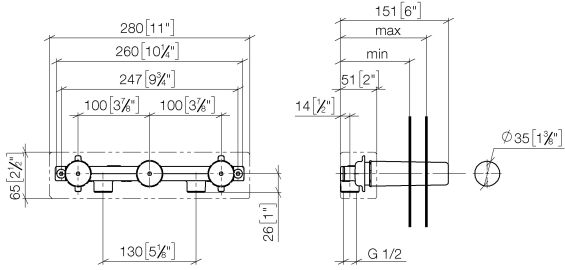

Concealed wall-mounted mixer spout on left -

35 713 970 90

- red brass, lead-free
- 2x female thread 1/2" connections
- 3x female thread 1/2" outlet
- 3x sealing plug 1/2"
- 3x dust cover
- soundproofing
- gauge 100 mm

Concealed wall-mounted mixer spout on left -

35 713 970 90

mm [inches]

	min	max
Supernova	65 [2 1/2"]	130 [5 1/8"]
Deque	65 [2 1/2"]	130 [5 1/8"]
Tara	65 [2 1/2"]	130 [5 1/8"]
Vaia	64 [2 1/2"]	136 [5 3/8"]
CL-2	97 [3 7/8"]	120 [4 3/4"]

Flow rate chart

Codes & Standards

DIN 4109

ISO 3822

Ü-Zeichen

XP P 41-280

Concealed wall-mounted mixer spout on left -

35 713 970 90