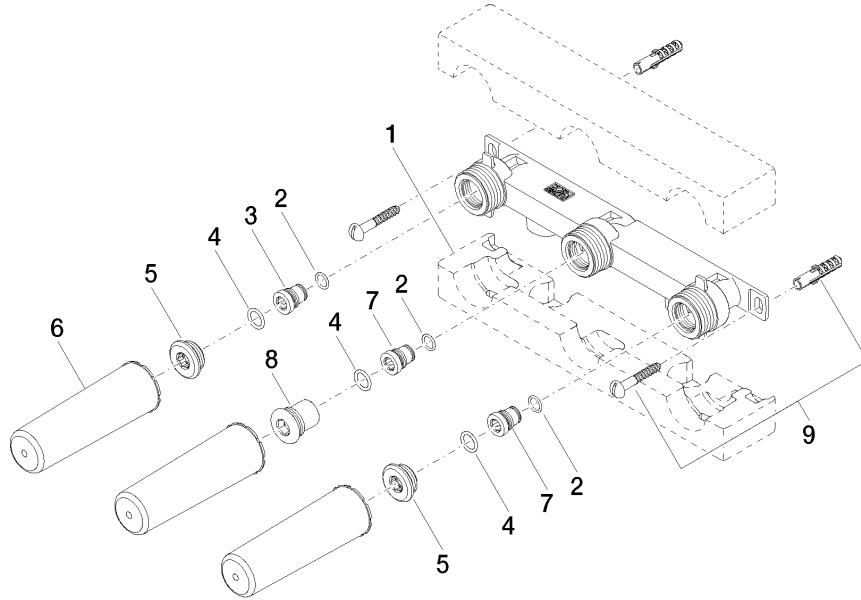

Concealed wall-mounted mixer spout on left -

35 713 970 90

- red brass, lead-free
- 2x female thread 1/2" connections
- 3x female thread 1/2" outlet
- 3x sealing plug 1/2"
- 3x dust cover
- soundproofing
- gauge 100 mm

Concealed wall-mounted mixer spout on left -

35 713 970 90

mm [inches]

	min	max
Supernova	65 [2 1/2"]	130 [5 1/8"]
Deque	65 [2 1/2"]	130 [5 1/8"]
Tara	65 [2 1/2"]	130 [5 1/8"]
Vaia	64 [2 1/2"]	136 [5 3/8"]
CL-2	97 [3 7/8"]	120 [4 3/4"]

Certificates

ACS_21 ACC LY

LGA_19

LGA_19

Concealed wall-mounted mixer spout on left -

35 713 970 90

Concealed wall-mounted mixer spout on left -

35 713 970 90

Spare parts list

No.	Item Number	Name	Quantity used	Delivery time
	09 11 11 043 90	accessories	17	2