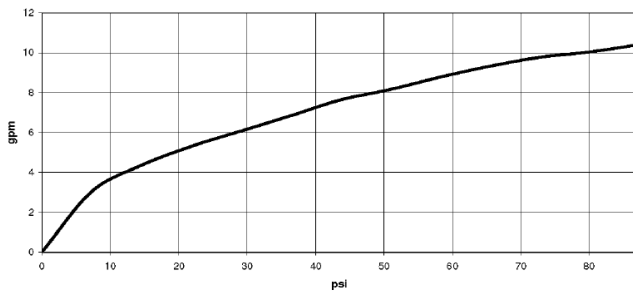

Concealed wall-mounted mixer spout on left -

35 713 970 90

mm [inches]

	min	max
Supernova	65 [2 1/2"]	130 [5 1/8"]
Deque	65 [2 1/2"]	130 [5 1/8"]
Tara	65 [2 1/2"]	130 [5 1/8"]
Vaia	64 [2 1/2"]	136 [5 3/8"]
CL-2	97 [3 7/8"]	120 [4 3/4"]

Flow rate chart

Codes & Standards

DIN 4109

ISO 3822

Ü-Zeichen

XP P 41-280

Concealed wall-mounted mixer spout on left -

35 713 970 90