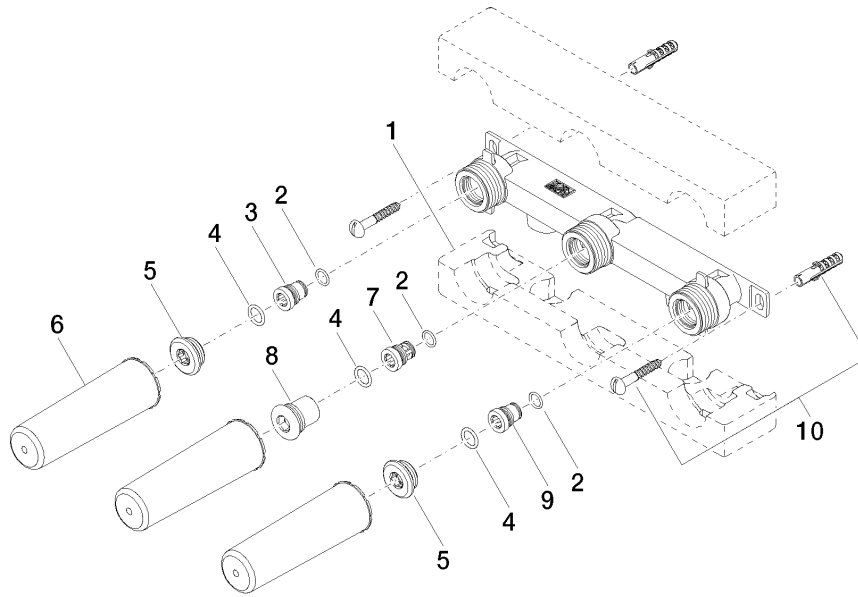

Concealed wall-mounted mixer spout on right -

35 714 970 90

- red brass, lead-free
- 2x female thread 1/2" connections
- 3x female thread 1/2" outlet
- 3x sealing plug 1/2"
- 3x dust cover
- soundproofing
- gauge 100 mm

Concealed wall-mounted mixer spout on right -

35 714 970 90

mm [inches]

	min	max
Supernova	65 [2 1/2"]	130 [5 1/8"]
Deque	65 [2 1/2"]	130 [5 1/8"]
Tara	65 [2 1/2"]	130 [5 1/8"]
Vaia	64 [2 1/2"]	136 [5 3/8"]
CL_2	97 [3 7/8"]	120 [4 3/4"]

Flow rate chart

Certificates

LGA_19170. ACS_21 ACC LY 141. LGA_19175.

Concealed wall-mounted mixer spout on right -

35 714 970 90

Spare parts list

No.	Item Number	Name	Quantity used	Delivery time
1	09 11 11 043 90	accessories	1	2
2	09 14 10 042 90	seal	3	2
3	09 24 03 210 10 90	nipple	1	2
4	09 14 10 003 90	seal	3	2
5	04 31 20 006 00 90	plug	2	2
6	09 21 02 102 90	cap	3	2
7	09 24 03 211 10 90	nipple	1	2
8	04 31 20 037 00 90	plug	1	2
9	09 24 03 209 10 90	nipple	1	2
10	04 30 31 024 01 90	fixing set	1	2