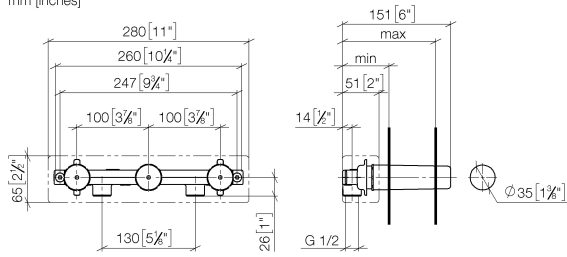

Concealed wall-mounted mixer spout on right -

35 714 970 90

- red brass, lead-free
- 2x female thread 1/2" connections
- 3x female thread 1/2" outlet
- 3x sealing plug 1/2"
- 3x dust cover
- soundproofing
- gauge 100 mm

Concealed wall-mounted mixer spout on right -

35 714 970 90

mm [inches]

	min	max
Supernova	65 [2 1/2"]	130 [5 1/8"]
Deque	65 [2 1/2"]	130 [5 1/8"]
Tara	65 [2 1/2"]	130 [5 1/8"]
Vaia	64 [2 1/2"]	136 [5 3/8"]
CL_2	97 [3 7/8"]	120 [4 3/4"]

Flow rate chart

Certificates

LGA_19170. ACS_21 ACC LY 141. LGA_19175.

Concealed wall-mounted mixer spout on right -

35 714 970 90

Spare parts list

No.	Item Number	Name	Quantity used	Delivery time
1	09 11 11 043 90	accessories	1	2
2	09 14 10 042 90	seal	3	2
3	09 24 03 210 10 90	nipple	1	2
4	09 14 10 003 90	seal	3	2
5	04 31 20 006 00 90	plug	2	2
6	09 21 02 102 90	cap	3	2
7	09 24 03 211 10 90	nipple	1	2
8	04 31 20 037 00 90	plug	1	2
9	09 24 03 209 10 90	nipple	1	2
10	04 30 31 024 01 90	fixing set	1	2