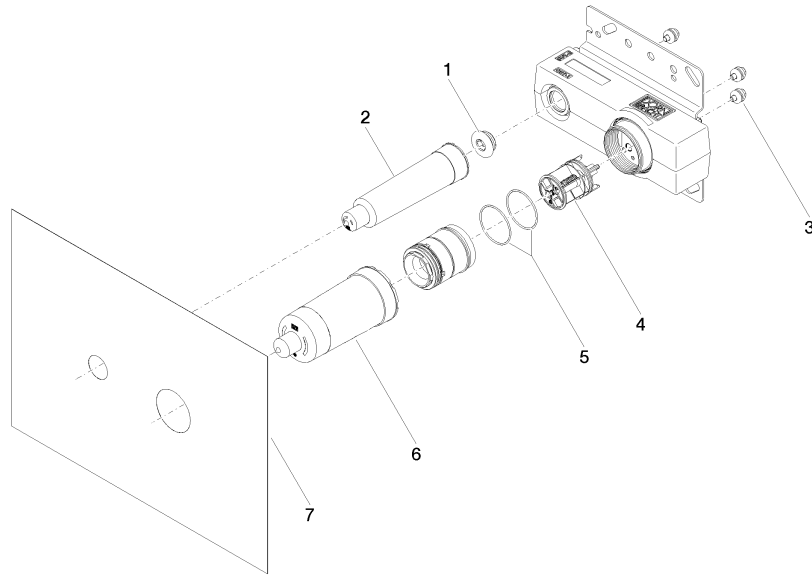

Concealed wall-mounted single-lever mixer -

35 860 970 90

- 2x female thread 1/2" connections
- 1x female thread 1/2" outlet for wall spout
- 1x female thread 1/2" outlet
- 2x dust cover
- anti-water packing
- soundproofing
- gauge 100 mm

12 870 970 90

Recommended miscellaneous

Adapter for reversed water connections -

- Not suitable for combining with META PURE (36 86X 664-FF).

12 880 970 90

Concealed wall-mounted single-lever mixer -

35 860 970 90

Spare parts list

No.	Item Number	Name	Quantity used	Delivery time
1	04 31 20 006 00 90	plug	1	2
2	09 21 02 173 90	cap	1	2
3	90 23 01 091 00 90	set	3	2
4	90 31 20 107 00 90	plug	1	2
5	09 14 10 190 90	seal	2	2
6	09 21 02 176 90	cap	1	60
7	04 14 03 074 01 90	gasket kit	1	2