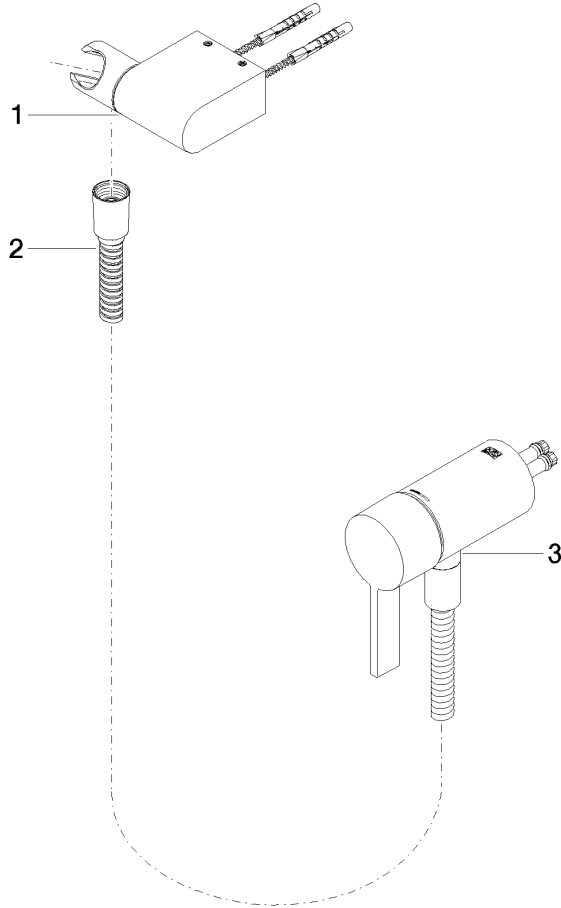

**Concealed single-lever mixer with integrated shower connection with hand shower set without hand shower - Chrome**

IMO

36 002 970

- metal shower hose 1750mm with integrated anti-twist protection
- WRAS 2011027

**Required miscellaneous**

- Concealed wall mounting -** 35 050 970 90
- max. recess depth 105 mm
  - min. recess depth 80 mm

**Concealed single-lever mixer with integrated shower connection with hand shower set without hand shower - Chrome**

IMO

36 002 970  
mm [inches]

**Certificates**

Belgaqua\_21-025- WRAS\_2011027. LGA\_29928.  
27\_1.

36 002 970

### Spare parts list

No.	Item Number	Name	Quantity used	Delivery time
1	28 060 970-00	Wall bracket swivel - Chrome	1	10
2	28 322 970-00	Metal shower hose 1/2" x 3/8" x 1750 mm - Chrome	1	2
3	36 050 970-00	Concealed single-lever mixer with integrated shower connection - Chrome	1	10