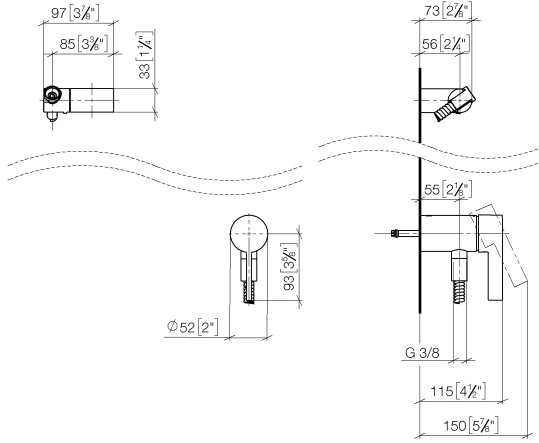

**Concealed single-lever mixer with integrated shower connection with hand shower set without hand shower - Chrome**

IMO

36 002 970

- metal shower hose 1750mm with integrated anti-twist protection
- WRAS 2011027

**Required miscellaneous**

- Concealed wall mounting -** 35 050 970 90
- max. recess depth 105 mm
  - min. recess depth 80 mm

**Concealed single-lever mixer with integrated shower connection with hand shower set without hand shower - Chrome**

IMO

36 002 970  
mm [inches]

**Certificates**

Belgaqua\_21-025- WRAS\_2011027. LGA\_29928.  
27\_1.

36 002 970

### Spare parts list

No.	Item Number	Name	Quantity used	Delivery time
1	28 060 970-00	Wall bracket swivel - Chrome	1	10
2	28 322 970-00	Metal shower hose 1/2" x 3/8" x 1750 mm - Chrome	1	2
3	36 050 970-00	Concealed single-lever mixer with integrated shower connection - Chrome	1	10