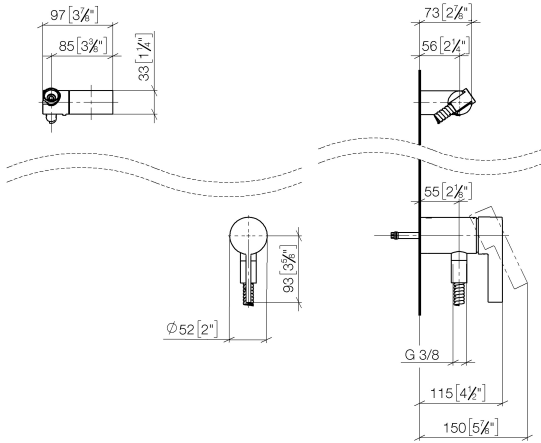

Concealed single-lever mixer with integrated shower connection with hand shower set without hand shower - Brushed Platinum

IMO

36 002 970

- metal shower hose 1750mm with integrated anti-twist protection
- WRAS 2011027

Required miscellaneous

Concealed wall mounting -

35 050 970 90

- max. recess depth 105 mm
- min. recess depth 80 mm

Concealed single-lever mixer with integrated shower connection with hand shower set without hand shower - Brushed Platinum

IMO

36 002 970
mm [inches]

Codes & Standards

DIN 4109	EN 1717	ISO 3822	Scottish Water Byelaws
UK Water Supply Regulations	Ü-Zeichen		

Certificates

Belgaqua_21-025-2 WRAS_2011 LGA_29

36 002 970

Product version from 10/1/2023

Concealed single-lever mixer with integrated shower connection with hand shower set without hand shower - Brushed Platinum

IMO

36 002 970

Spare parts list

Product version from 10/1/2023

No.	Item Number	Name	Quantity used	Delivery time
	28 060 970-06	Wall bracket swivel - Brushed Platinum	3	10