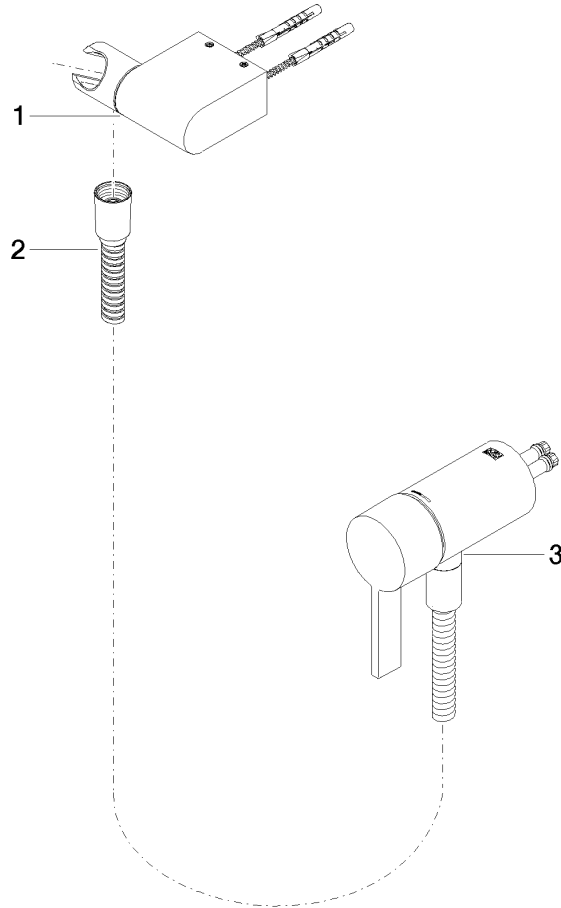

Concealed single-lever mixer with integrated shower connection with hand shower set without hand shower - Brushed Platinum

IMO

36 002 970

- metal shower hose 1750mm with integrated anti-twist protection
- WRAS 2011027

Required miscellaneous

Concealed wall mounting -

35 050 970 90

- max. recess depth 105 mm
- min. recess depth 80 mm

Concealed single-lever mixer with integrated shower connection with hand shower set without hand shower - Brushed Platinum

IMO

36 002 970
mm [inches]

Codes & Standards

DIN 4109	EN 1717	ISO 3822	Scottish Water Byelaws
UK Water Supply Regulations	Ü-Zeichen		

Certificates

Belgaqua_21-025-2 WRAS_2011 LGA_29

36 002 970

Product version from 10/1/2023

Concealed single-lever mixer with integrated shower connection with hand shower set without hand shower - Brushed Platinum

IMO

36 002 970

Spare parts list

Product version from 10/1/2023

No.	Item Number	Name	Quantity used	Delivery time
	28 060 970-06	Wall bracket swivel - Brushed Platinum	3	10