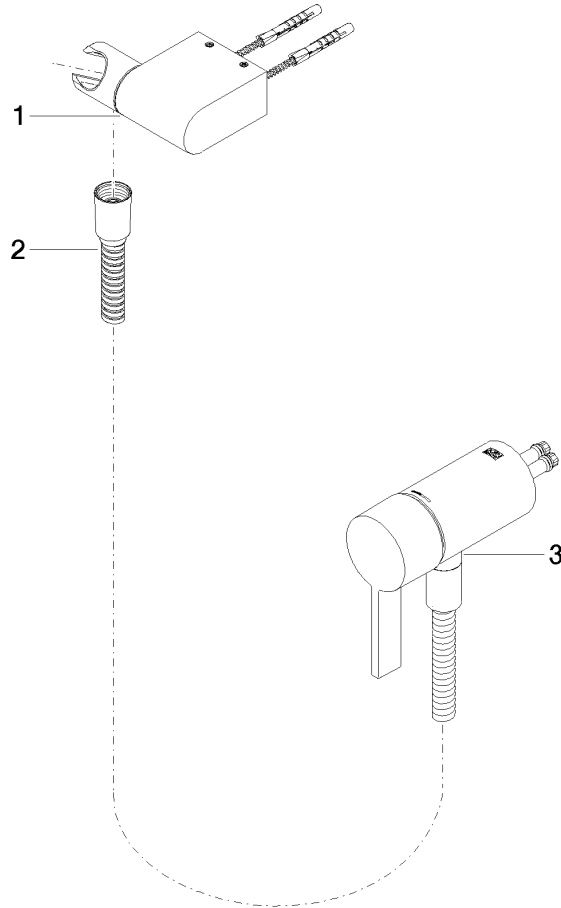

Concealed single-lever mixer with integrated shower connection with hand shower set without hand shower - Platinum

IMO

36 002 970

- metal shower hose 1750mm with integrated anti-twist protection
- WRAS 2011027

Required miscellaneous

**Concealed wall mounting -**

35 050 970 90

- max. recess depth 105 mm
- min. recess depth 80 mm

**Concealed single-lever mixer with integrated shower connection with hand shower set without hand shower - Platinum**

IMO

36 002 970  
mm [inches]

**Codes & Standards**

DIN 4109

EN 1717

ISO 3822

Scottish Water  
Byelaws

UK Water Supply  
Regulations

Ü-Zeichen

**Certificates**

Belgaqua\_21-025-2 WRAS\_2011

LGA\_29

Concealed single-lever mixer with integrated shower connection with hand shower set without hand shower - Platinum

36 002 970

Product version from 10/1/2023