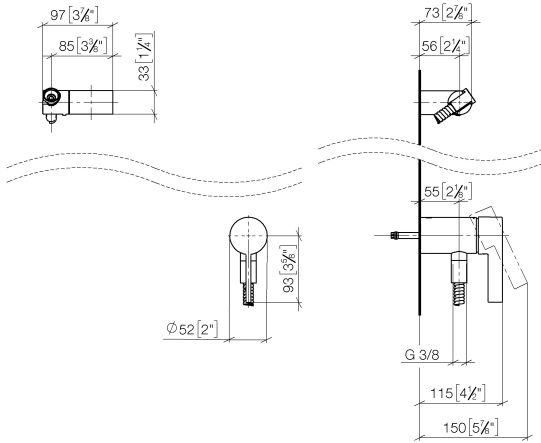

Concealed single-lever mixer with integrated shower connection with hand shower set without hand shower - Platinum

IMO

36 002 970

- metal shower hose 1750mm with integrated anti-twist protection
- WRAS 2011027

Required miscellaneous

**Concealed wall mounting -**

35 050 970 90

- max. recess depth 105 mm
- min. recess depth 80 mm

**Concealed single-lever mixer with integrated shower connection with hand shower set without hand shower - Platinum**

IMO

36 002 970  
mm [inches]

**Codes & Standards**

DIN 4109

EN 1717

ISO 3822

Scottish Water  
Byelaws

UK Water Supply  
Regulations

Ü-Zeichen

**Certificates**

Belgaqua\_21-025-2 WRAS\_2011

LGA\_29

Concealed single-lever mixer with integrated shower connection with hand shower set without hand shower - Platinum

36 002 970

Product version from 10/1/2023