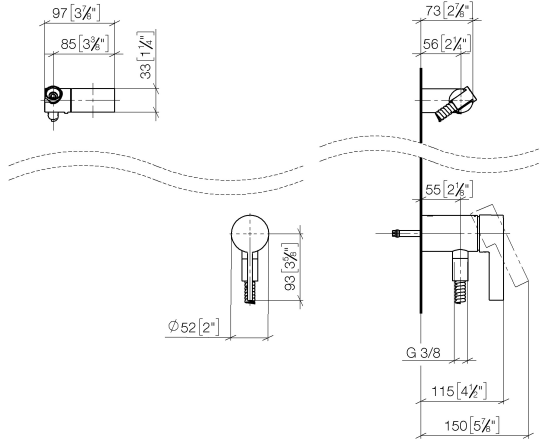

**Concealed single-lever mixer with integrated shower connection with hand shower set without hand shower - Dark Chrome**

IMO

36 002 970

- metal shower hose 1750mm with integrated anti-twist protection

This article does not include a hand shower!

**Concealed single-lever mixer with integrated shower connection with hand shower set without hand shower - Dark Chrome**

IMO

36 002 970  
mm [inches]

Concealed single-lever mixer with integrated shower connection with hand shower set without hand shower - Dark Chrome