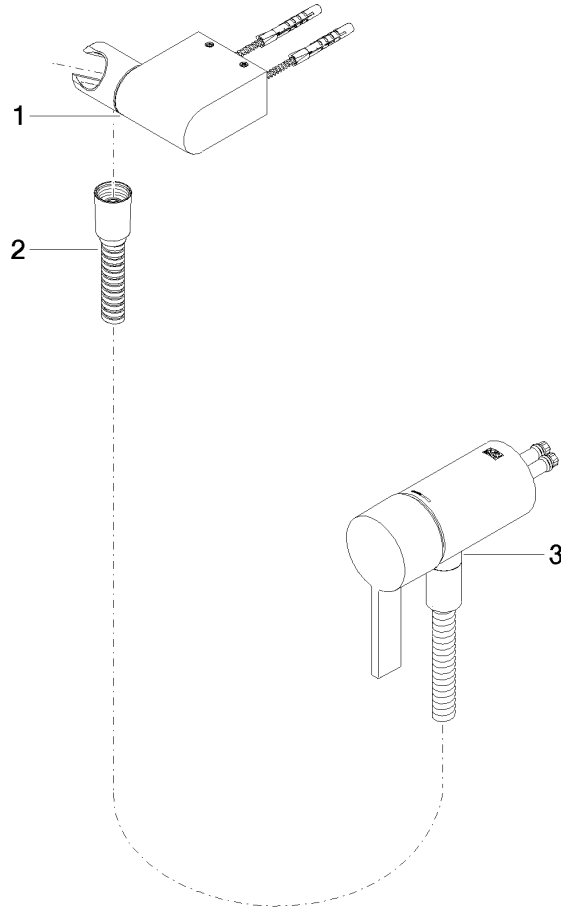

Concealed single-lever mixer with integrated shower connection with hand shower set without hand shower - Brushed Light Gold

IMO

36 002 970

- metal shower hose 1750mm with integrated anti-twist protection
- WRAS 2011027

Concealed single-lever mixer with integrated shower connection with hand shower set without hand shower - Brushed Light Gold

IMO

36 002 970
mm [inches]

Concealed single-lever mixer with integrated shower connection with hand shower set without hand shower - Brushed Light Gold

36 002 970

Product version from 10/1/2023

Parts for other finishes can be found here: [Chrome](#)

Concealed single-lever mixer with integrated shower connection with hand shower set without hand shower - Brushed Light Gold