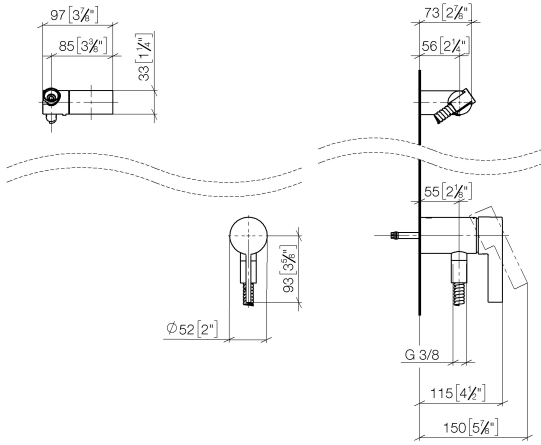

Concealed single-lever mixer with integrated shower connection with hand shower set without hand shower - Brushed Light Gold

IMO

36 002 970

- metal shower hose 1750mm with integrated anti-twist protection
- WRAS 2011027

This article does not include a hand shower!

Intrinsic protection against back flow.

Fits: IMO, LULU, MADISON, MEM, TARA, CL.1, LISSÉ, VAIA, META, CYO

	Brushed Light Gold	36 002 970-27
	Chrome	36 002 970-00
	Brushed Platinum	36 002 970-06
	Platinum	36 002 970-08
	Dark Chrome	36 002 970-19
	Brushed Durabronss (23kt Gold)	36 002 970-28
	Matte Black	36 002 970-33
	Brushed Bronze	36 002 970-42
	Brushed Champagne (22kt Gold)	36 002 970-46
	Champagne (22kt Gold)	36 002 970-47
	Brushed Chrome	36 002 970-93
	Brushed Dark Platinum	36 002 970-99

Concealed single-lever mixer with integrated shower connection with hand shower set without hand shower - Brushed Light Gold

IMO

36 002 970
mm [inches]

Concealed single-lever mixer with integrated shower connection with hand shower set without hand shower - Brushed Light Gold

36 002 970

Product version from 10/1/2023

Parts for other finishes can be found here: [Chrome](#)

Concealed single-lever mixer with integrated shower connection with hand shower set without hand shower - Brushed Light Gold