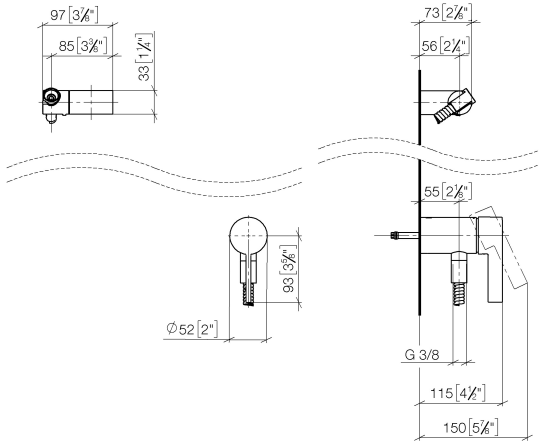

Concealed single-lever mixer with integrated shower connection with hand shower set without hand shower - Matte Black

IMO

36 002 970

- metal shower hose 1750mm with integrated anti-twist protection
- WRAS 2011027

Required miscellaneous

Concealed wall mounting -

35 050 970 90

- max. recess depth 105 mm
- min. recess depth 80 mm

Concealed single-lever mixer with integrated shower connection with hand shower set without hand shower - Matte Black

IMO

36 002 970
mm [inches]

Codes & Standards

DIN 4109	EN 1717	ISO 3822	Scottish Water Byelaws
UK Water Supply Regulations	Ü-Zeichen		

Certificates

Belgaqua_21-025-2 WRAS_2011 LGA_29

Concealed single-lever mixer with integrated shower connection with hand shower set without hand shower - Matte Black

36 002 970

Product version from 10/1/2023

Concealed single-lever mixer with integrated shower connection with hand shower set without hand shower - Matte Black

IMO

36 002 970

Spare parts list

Product version from 10/1/2023