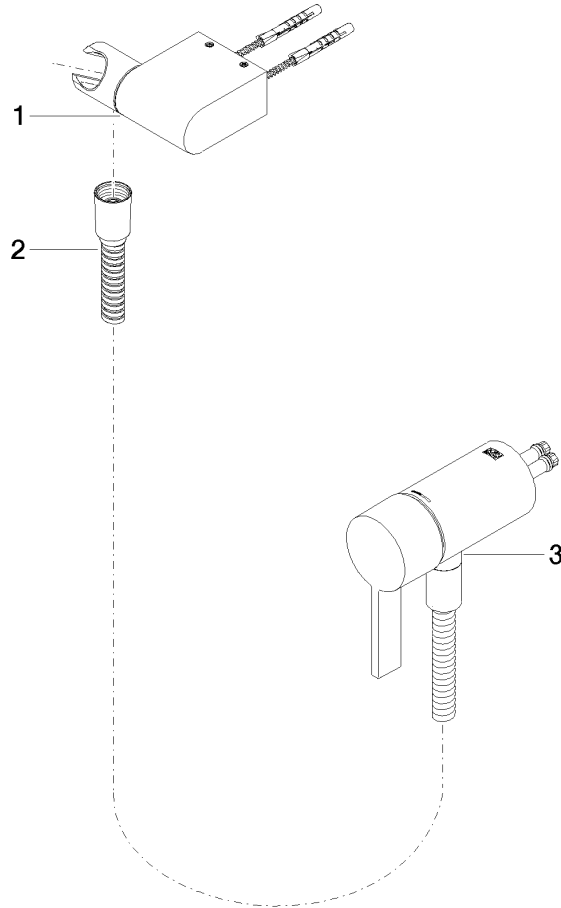

Concealed single-lever mixer with integrated shower connection with hand shower set without hand shower - Matte Black

IMO

36 002 970

- metal shower hose 1750mm with integrated anti-twist protection
- WRAS 2011027

Required miscellaneous

Concealed wall mounting -

35 050 970 90

- max. recess depth 105 mm
- min. recess depth 80 mm

Concealed single-lever mixer with integrated shower connection with hand shower set without hand shower - Matte Black

IMO

36 002 970
mm [inches]

Codes & Standards

DIN 4109	EN 1717	ISO 3822	Scottish Water Byelaws
UK Water Supply Regulations	Ü-Zeichen		

Certificates

Belgaqua_21-025-2 WRAS_2011 LGA_29

Concealed single-lever mixer with integrated shower connection with hand shower set without hand shower - Matte Black

36 002 970

Product version from 10/1/2023

Concealed single-lever mixer with integrated shower connection with hand shower set without hand shower - Matte Black

IMO

36 002 970

Spare parts list

Product version from 10/1/2023